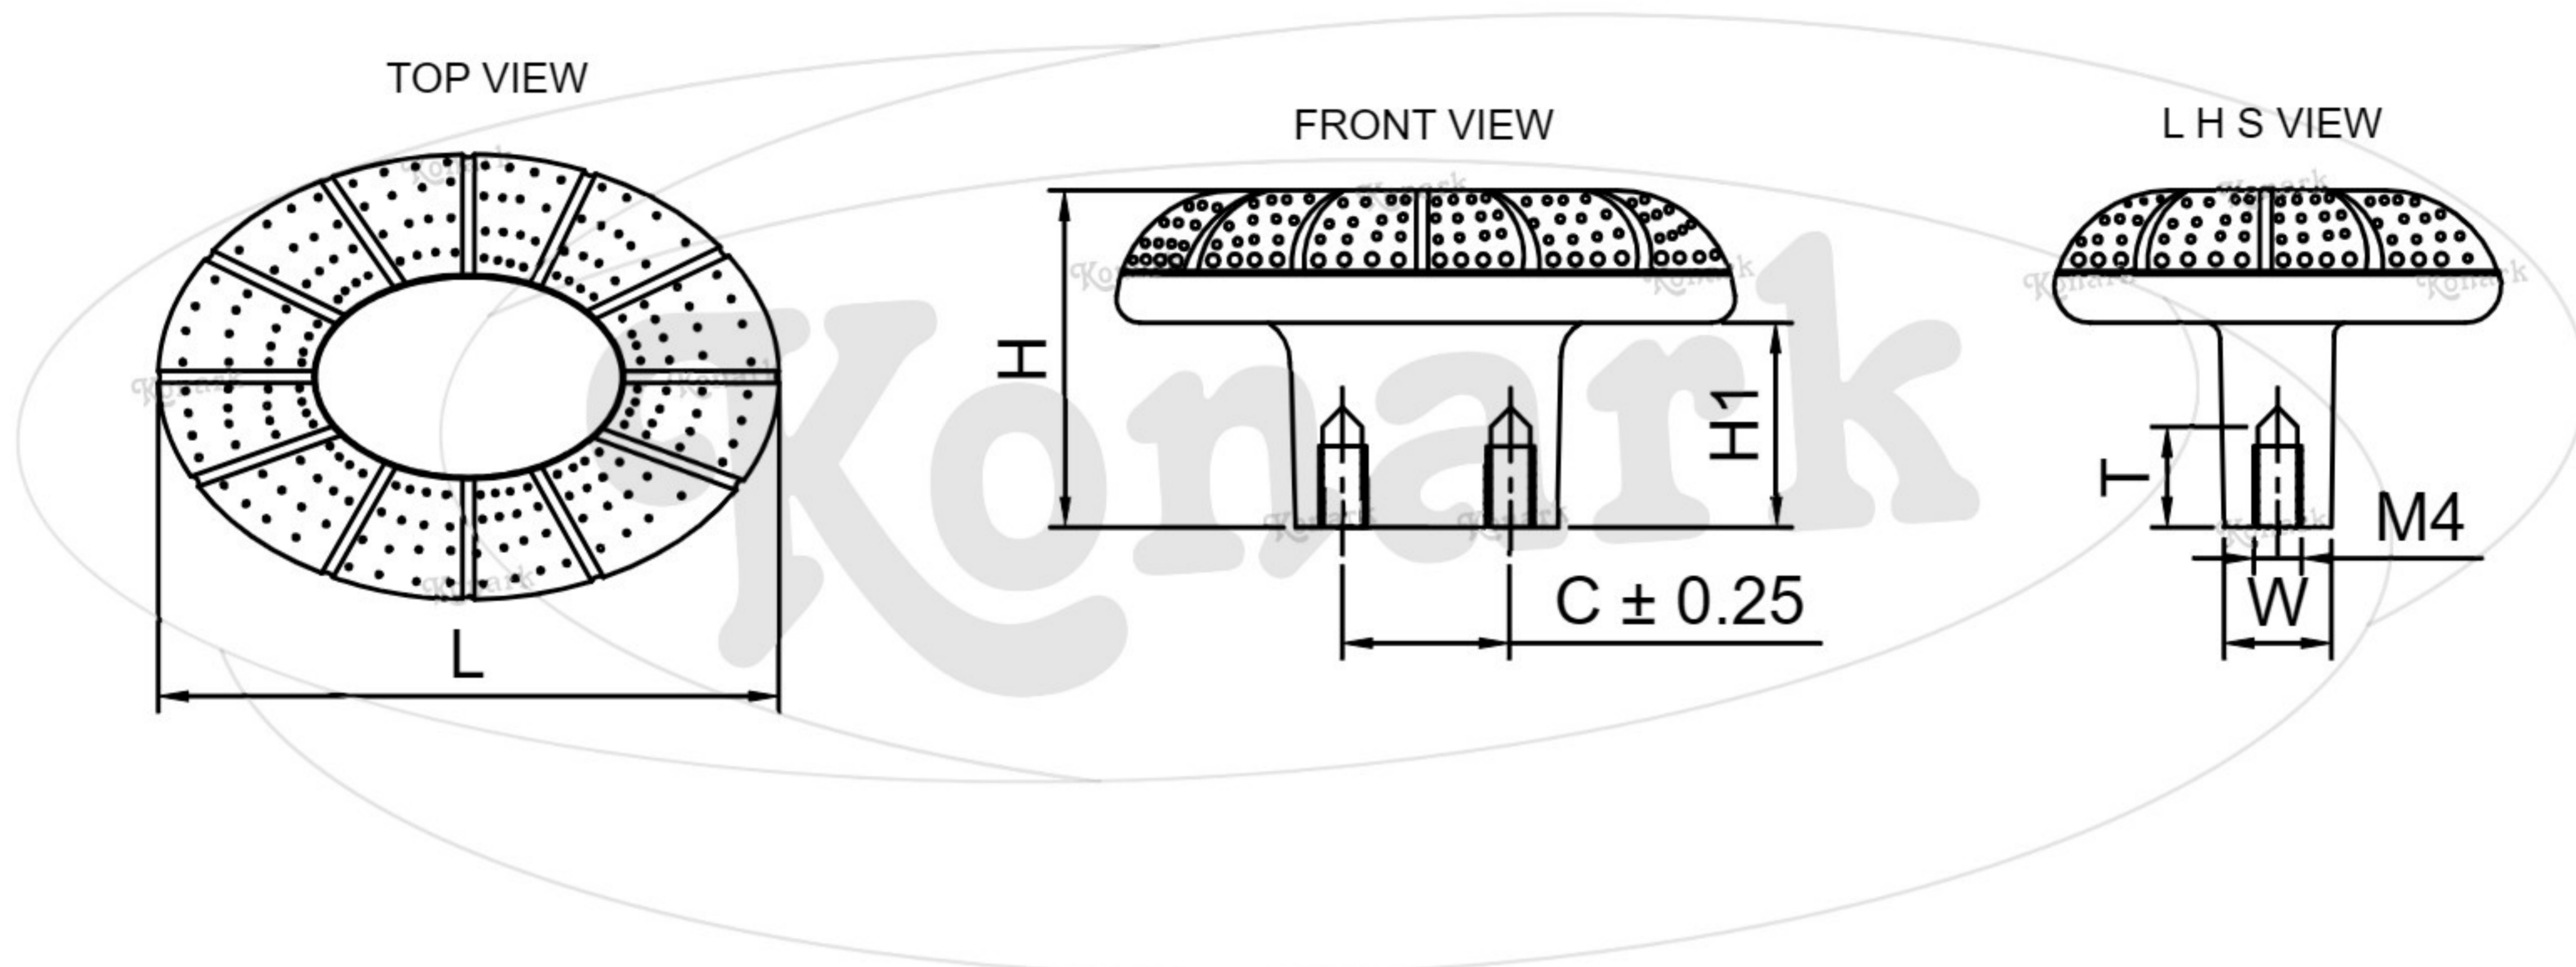

## Model : DFK-041

Finish	Size	Product Code	C	L	H	W	H1	T
MT CP SP MC BM RG BA CA	S/T	DFK-041 14	14	52	28	9	17	6