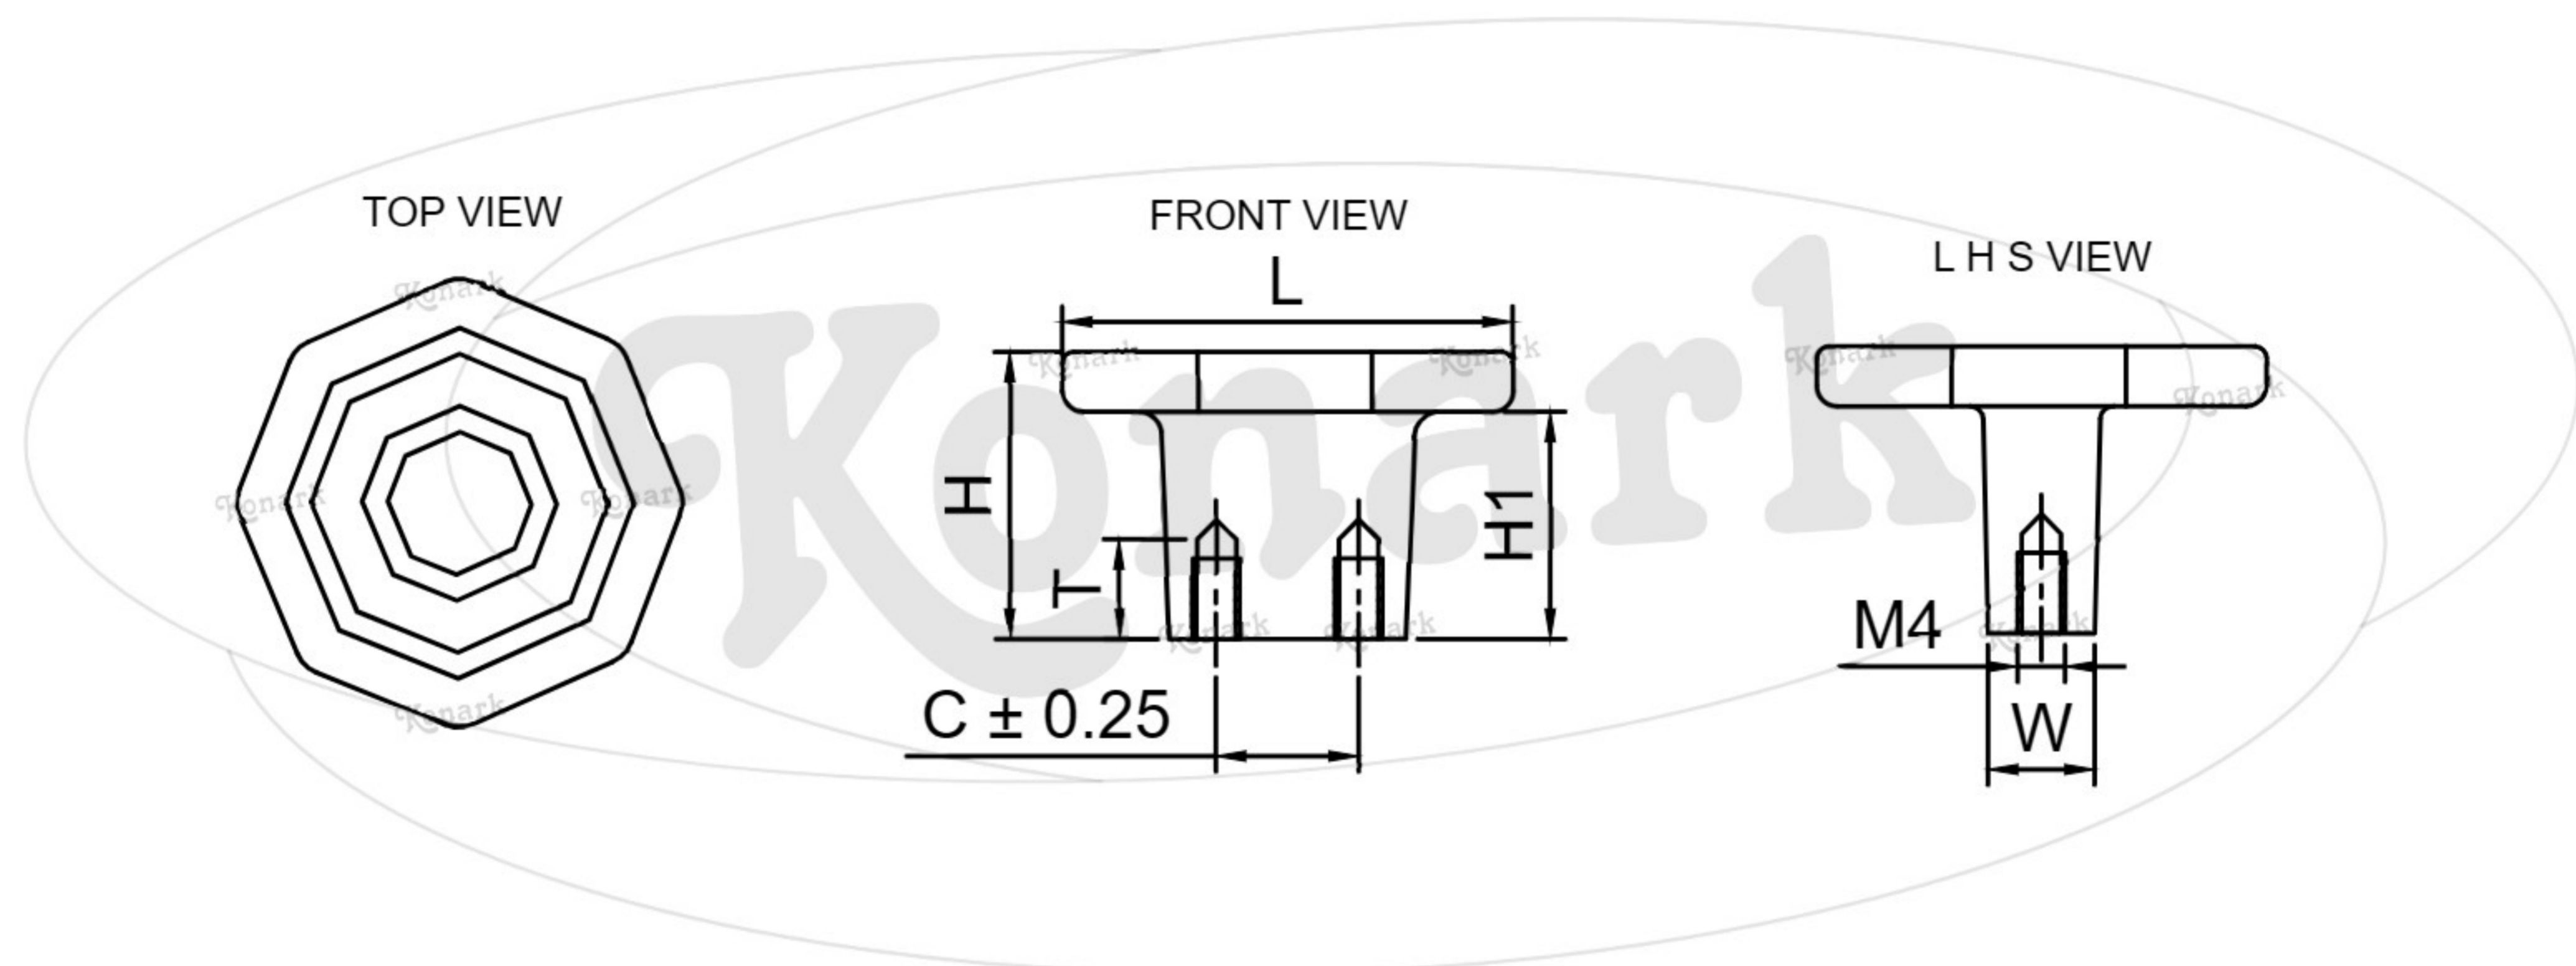

Model : DFK-042

Finish	Size	Product Code	C	L	H	W	H1	T
MT CP SP MC BM RG BA CA	S/T	DFK-042 12	12	38	24	9	19	6