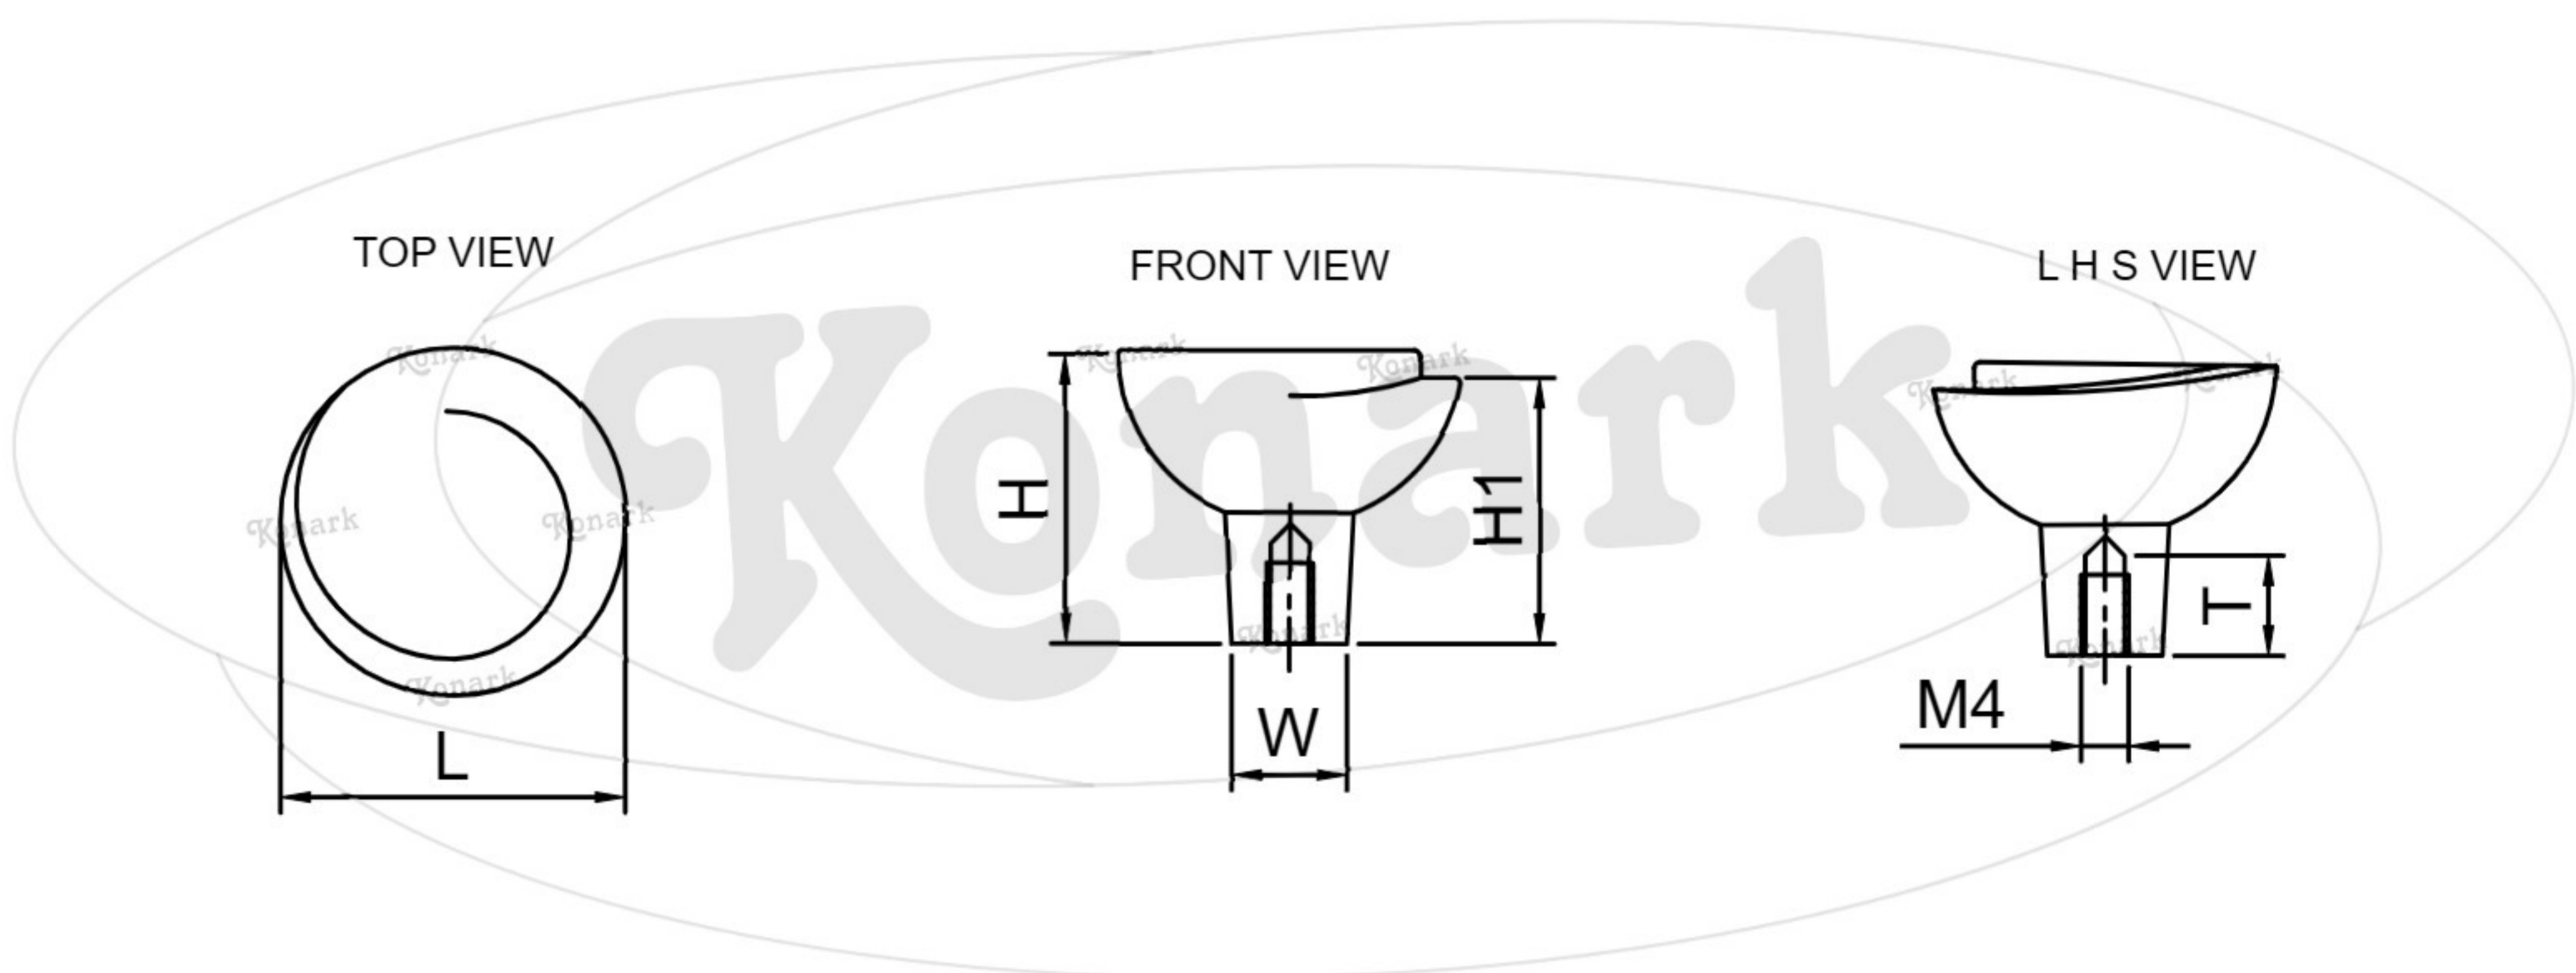

Model : DFK-043

Finish	Size	Product Code	L	H	W	H1	T
MT CP SP MC BM RG BA CA	S/T	DFK-043 29	29	24	10	22	6