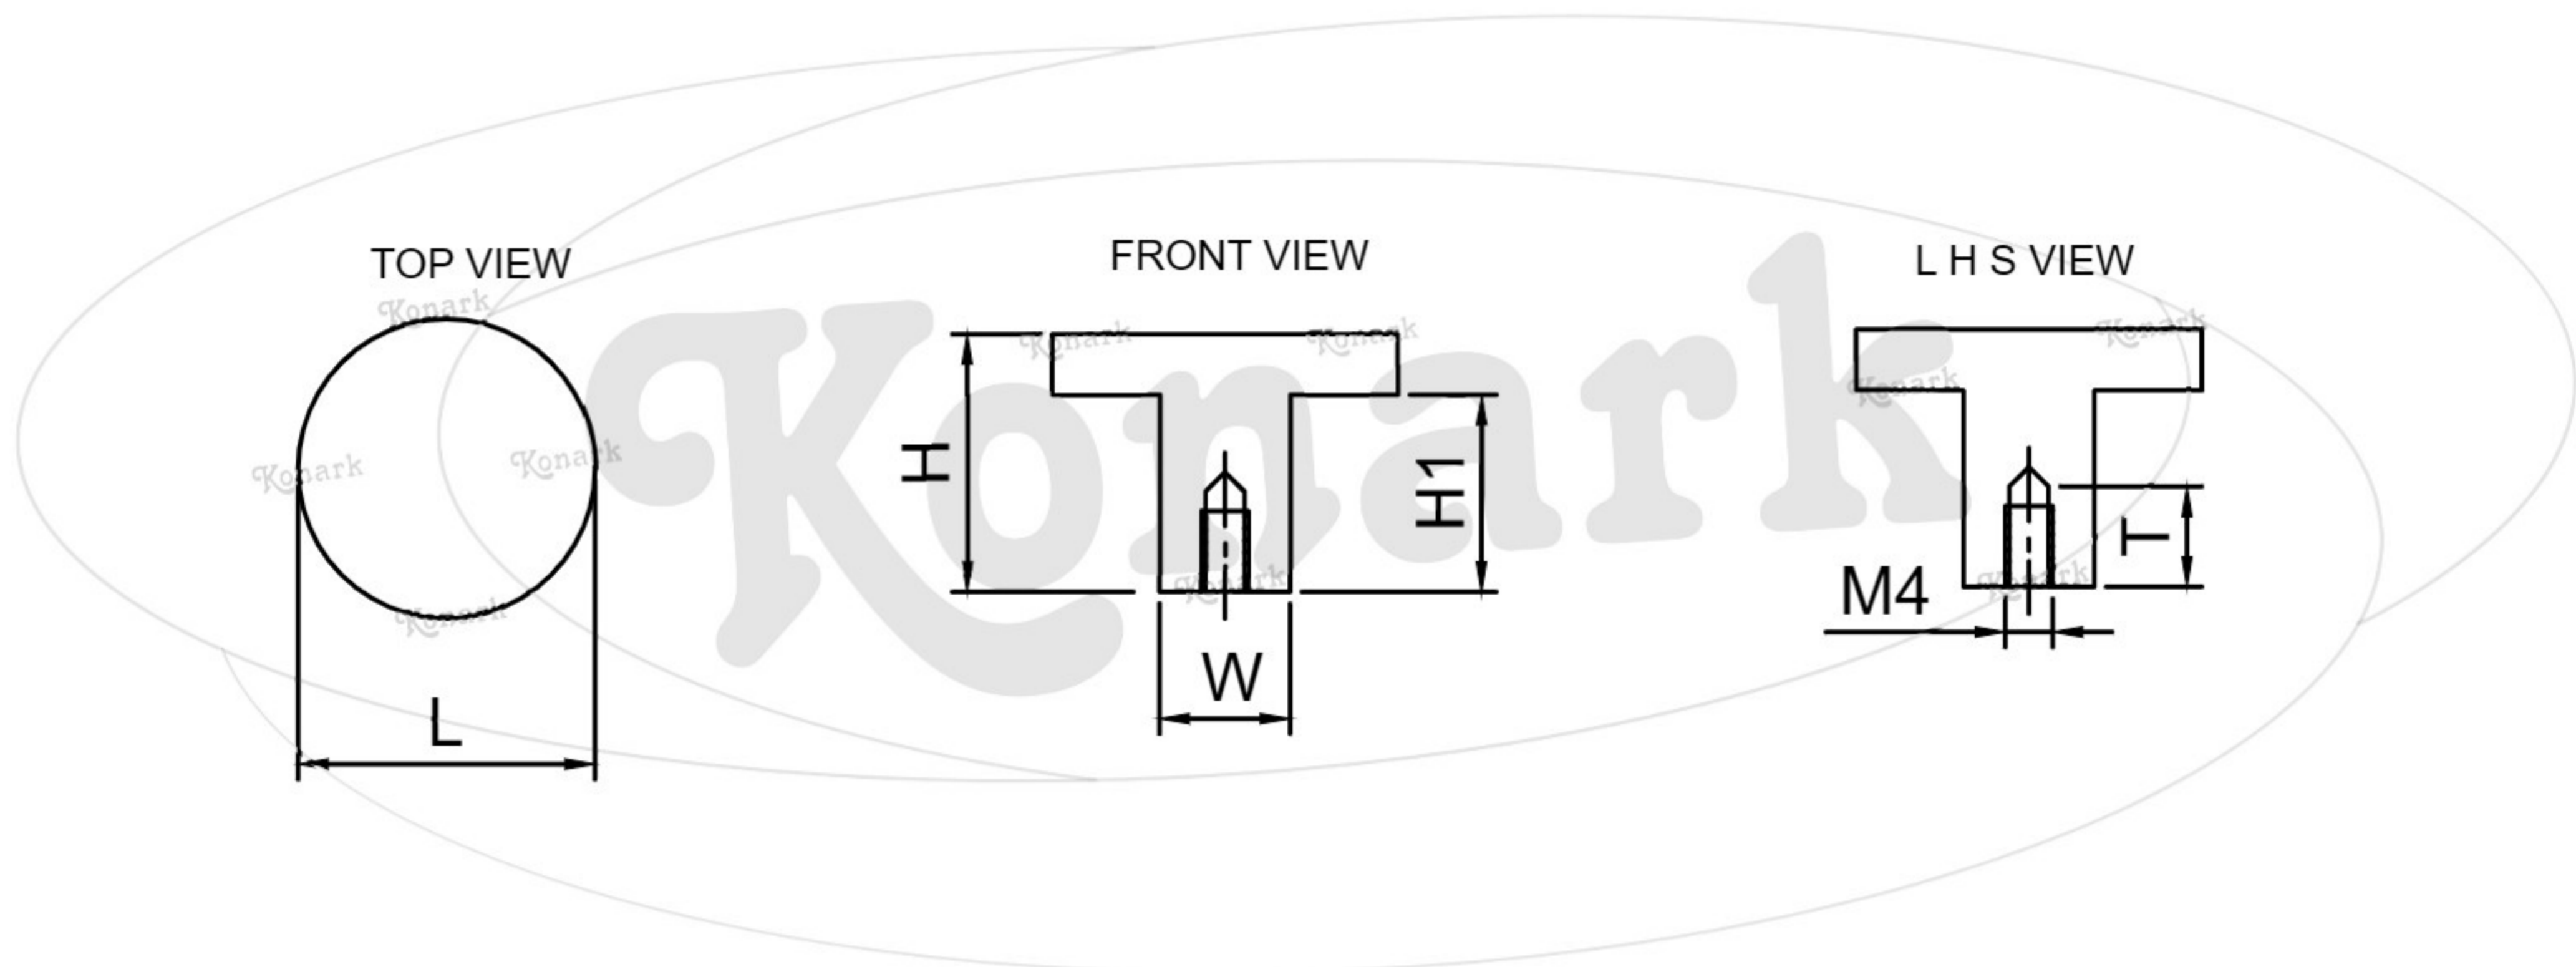

## Model : DFK-044

Finish	Size	Product Code	L	H	W	H1	T
MT CP SP MC BM RG BA CA	S/T	DFK-044 25	25	21	11	16	5