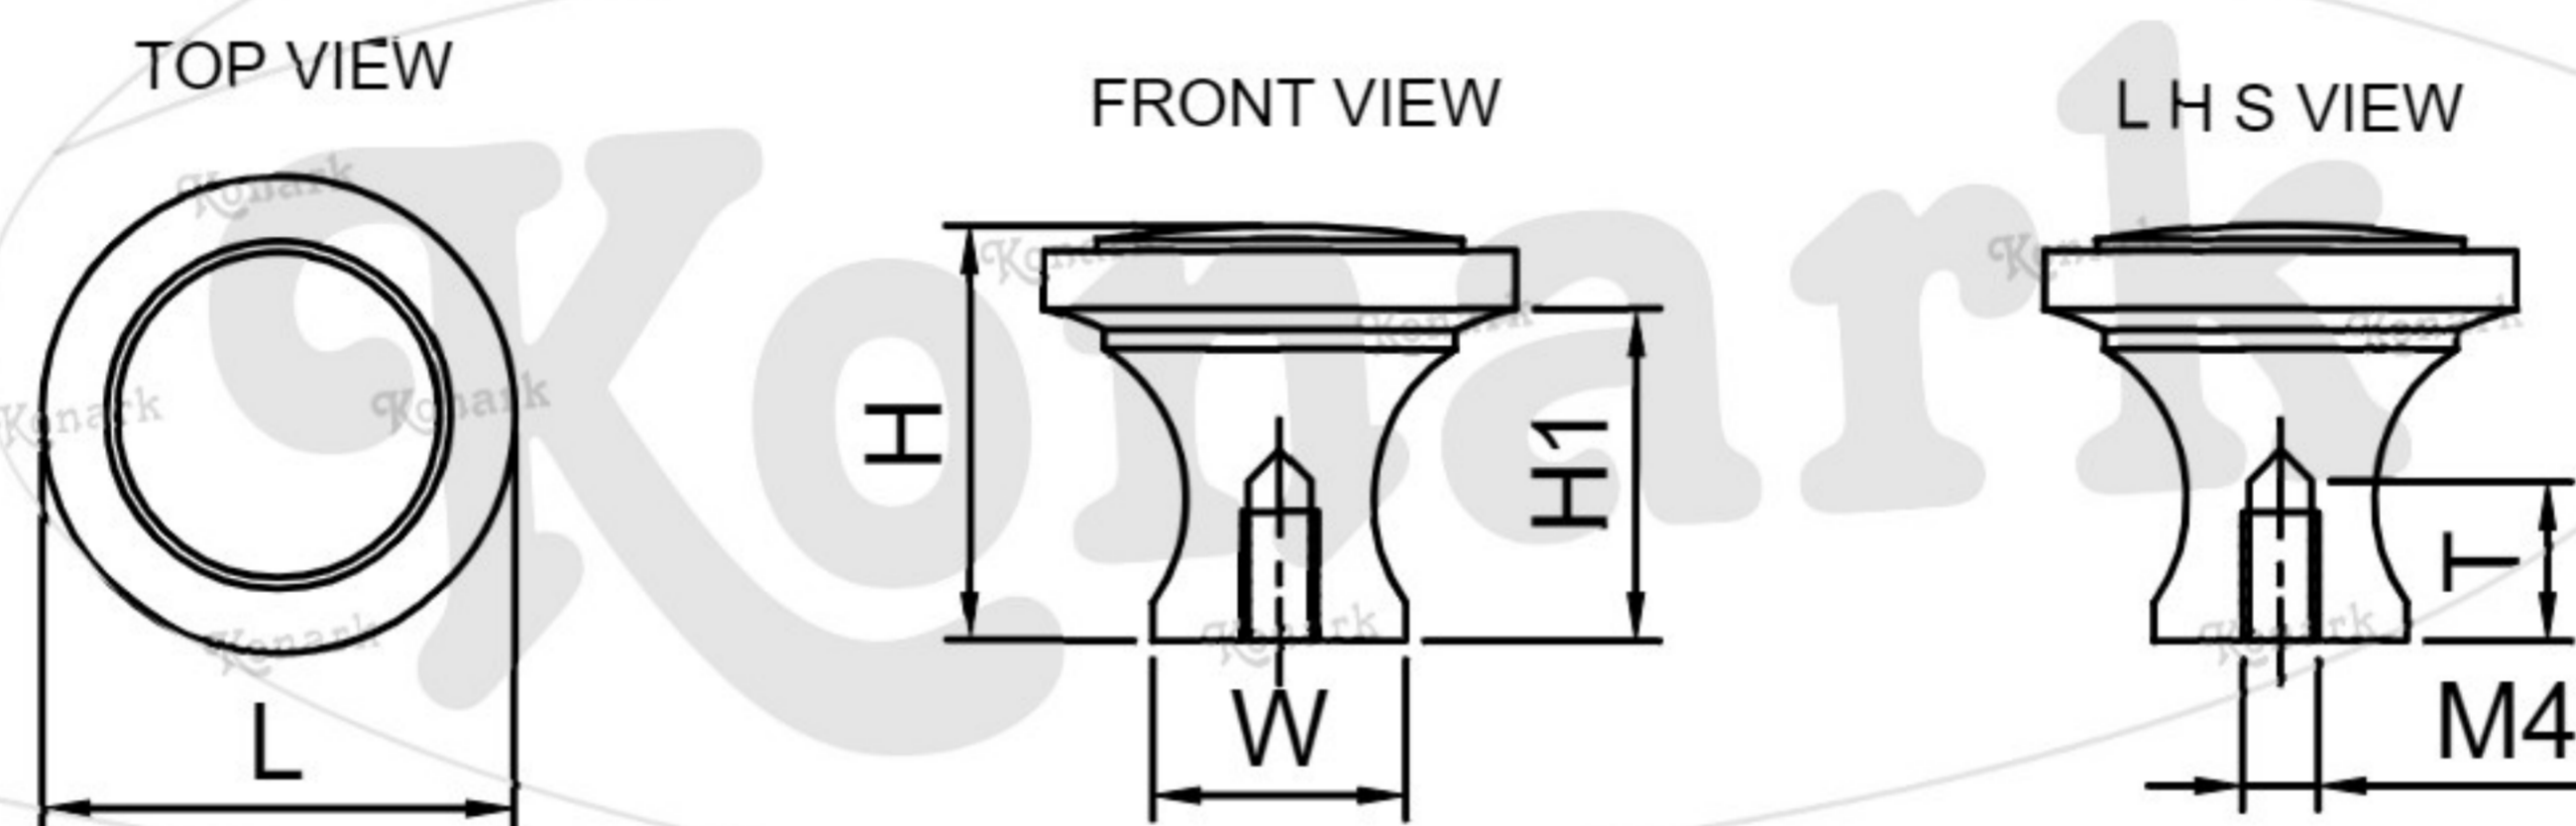

Model : DFK-046

Finish	Size	Product Code	L	H	W	H1	T
MT CP SP MC BM RG BA CA	S/T	DFK-046 25	25	22	13	17	5