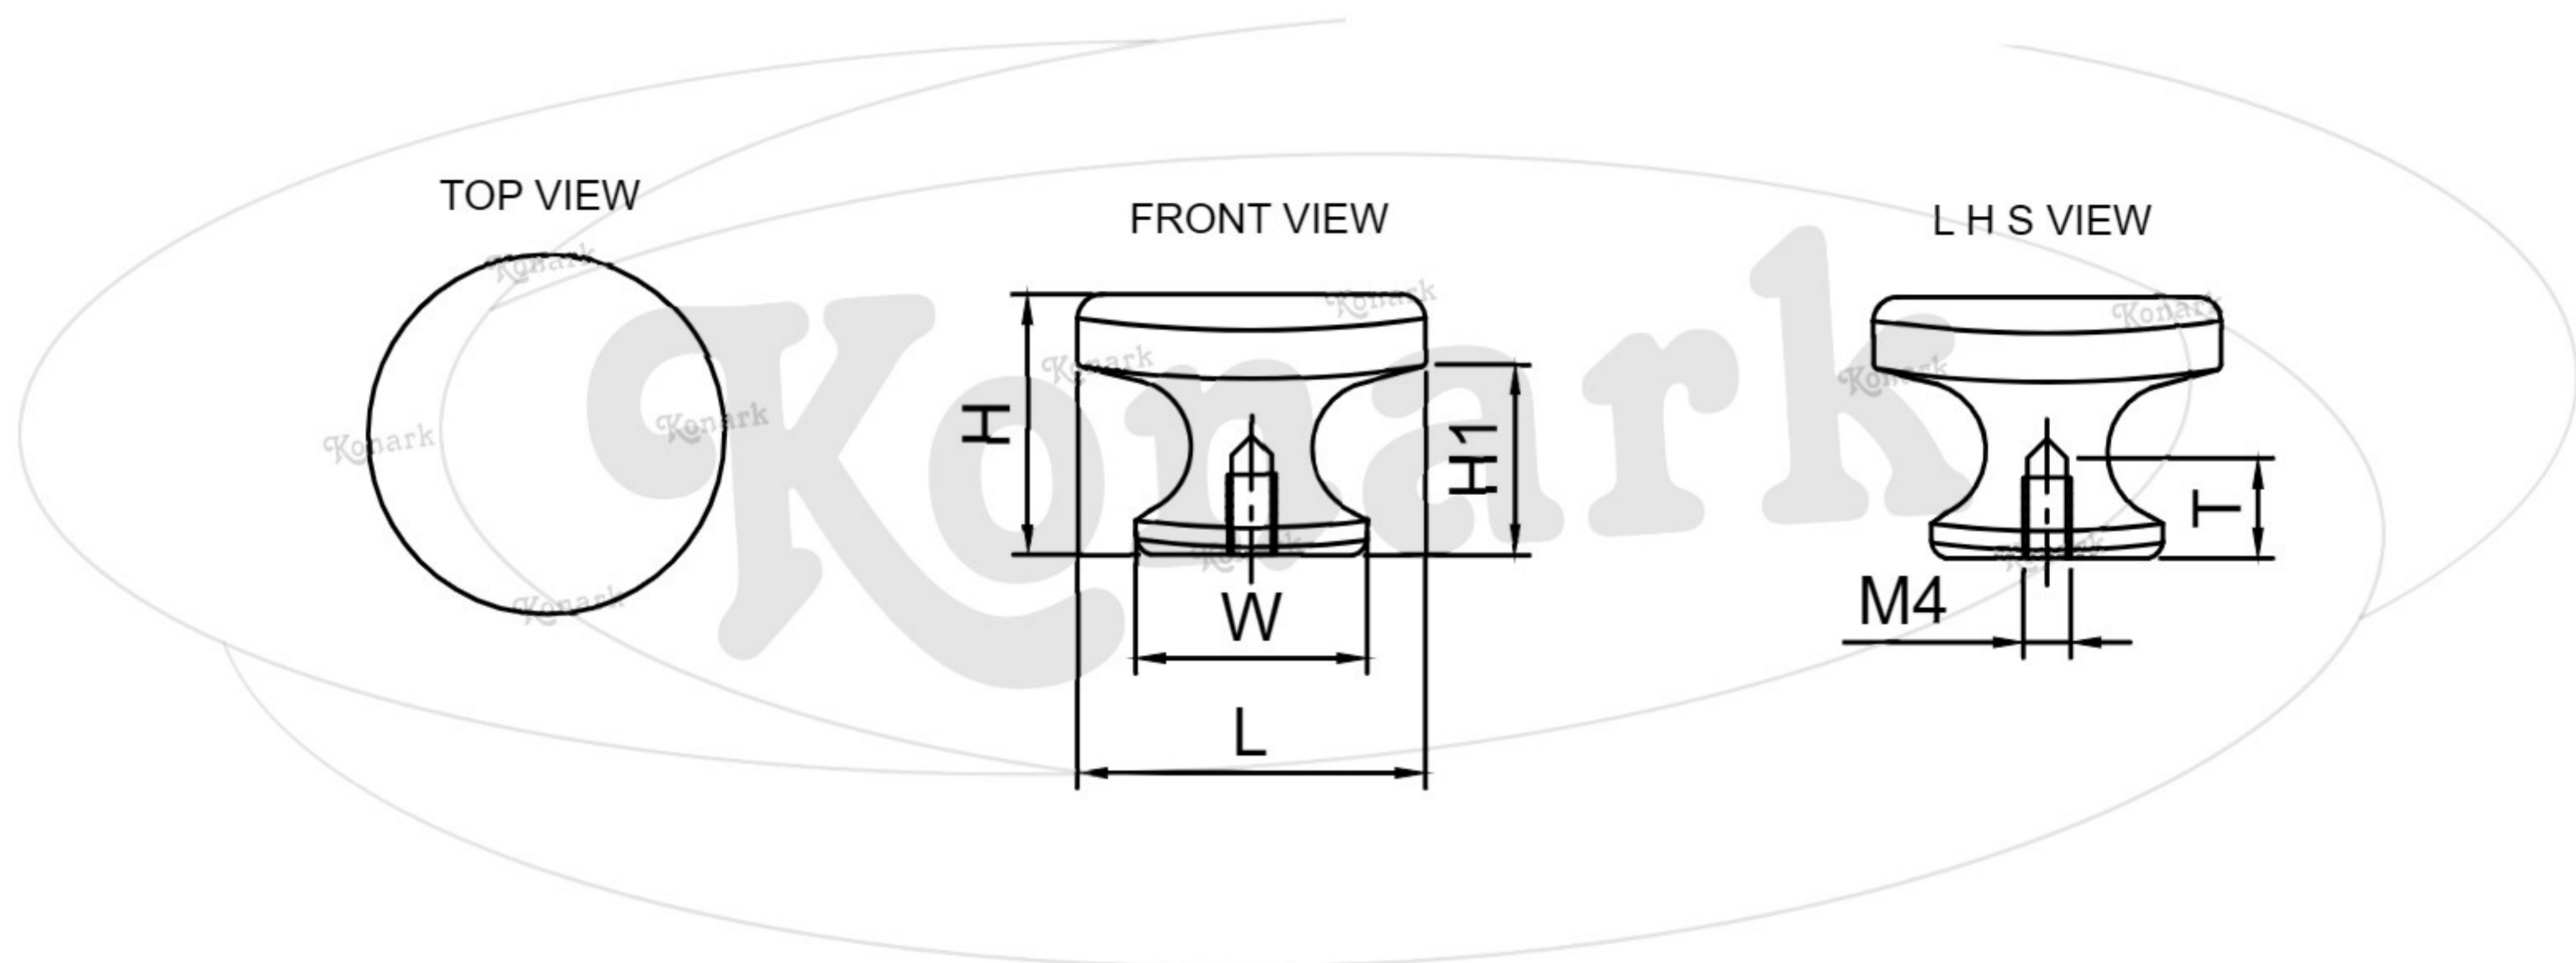

Model : DFK-049

Finish	Size	Product Code	L	H	W	H1	T
MT CP SP MC BM RG BA CA	S/T	DFK-049 29	29	22	19	16	6