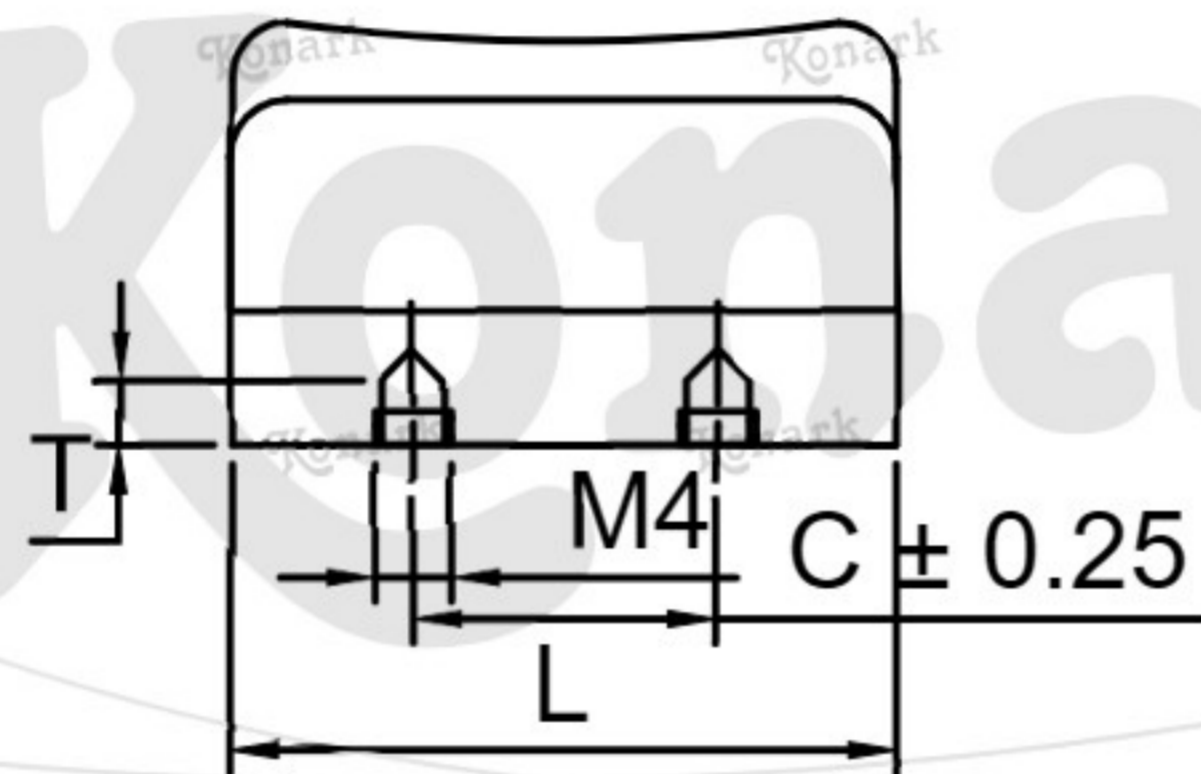

Model : DFK-005

FRONT VIEW

BACK VIEW

L H S VIEW

Finish	Size	Product Code	C	L	H	W	H1	T
MT CP SP MC BM RG BA CA	S/T	DFK-005 16	16	35	22	22	17	4