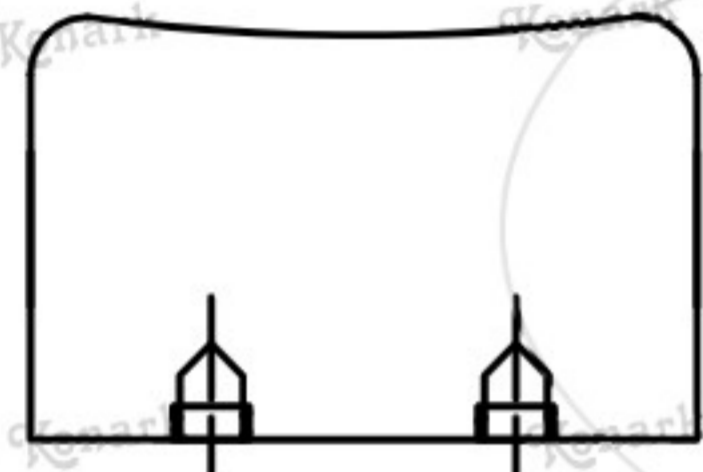

Model : DFK-005

FRONT VIEW

BACK VIEW

L H S VIEW

Finish	Size	Product Code	C	L	H	W	H1	T
MT CP SP MC BM RG BA CA	S/T	DFK-005 16	16	35	22	22	17	4