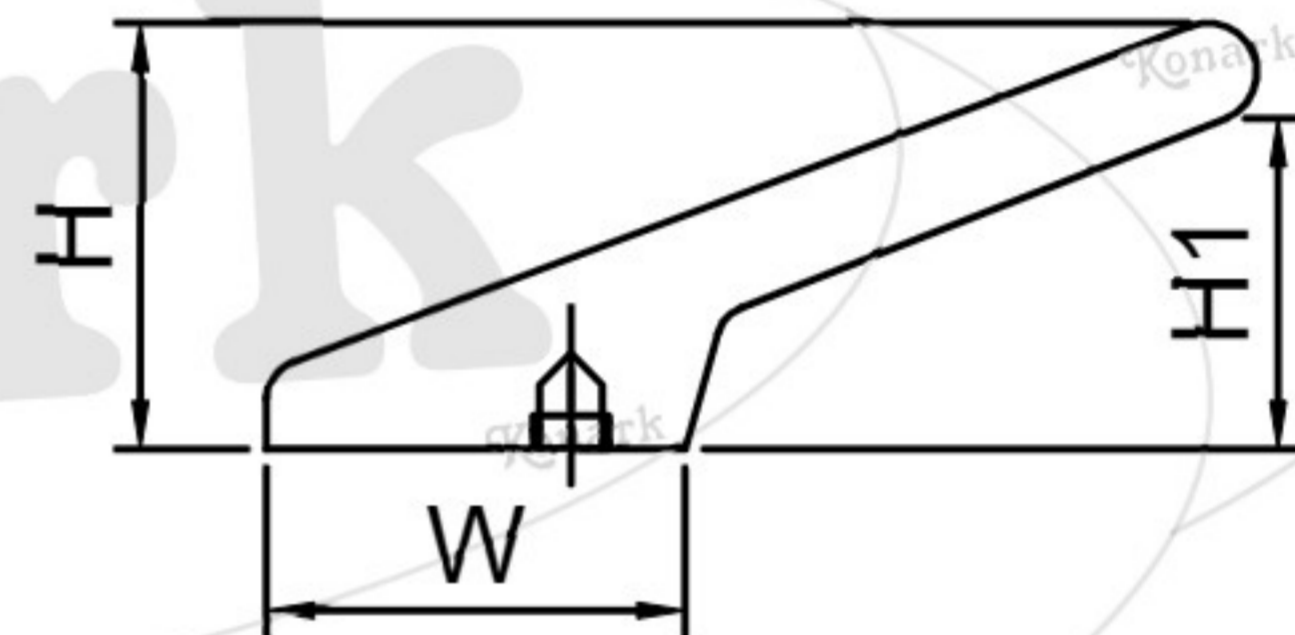

Model : DFK-005

FRONT VIEW

BACK VIEW

L H S VIEW

Finish	Size	Product Code	C	L	H	W	H1	T
MT CP SP MC BM RG BA CA	S/T	DFK-005 16	16	35	22	22	17	4