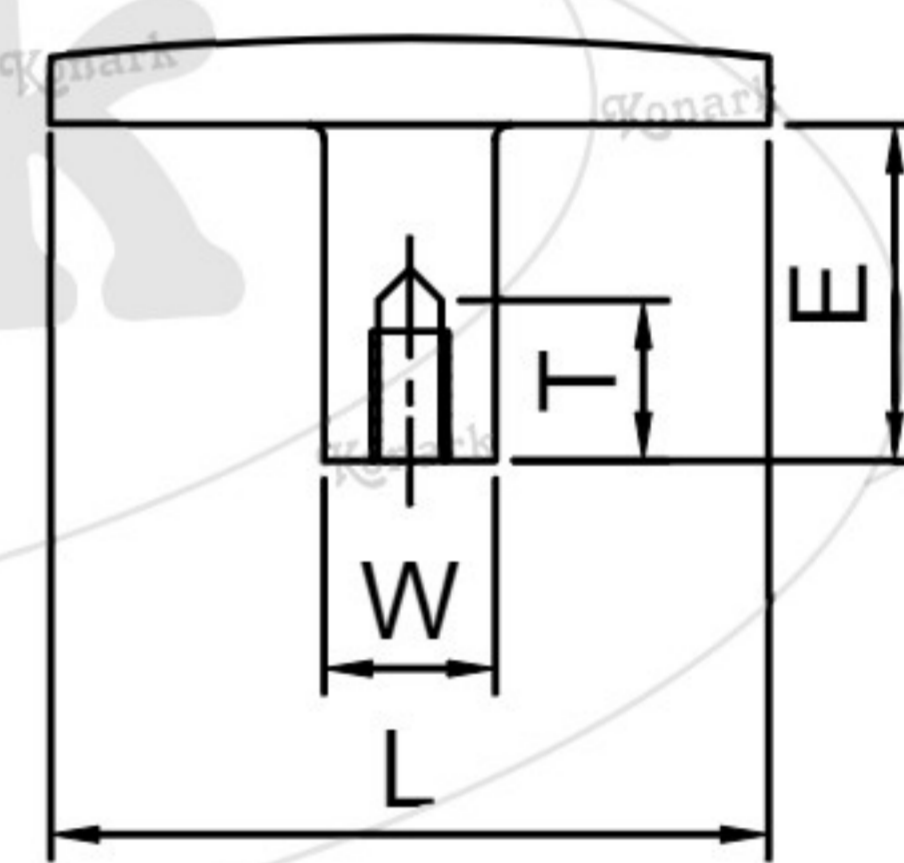

## Model : DFK-050

TOP VIEW

FRONT VIEW

L H S VIEW

Finish	Size	Product Code	L	H	W	H1	T
MT CP SP MC BM RG BA CA	S/T	DFK-050 38	38	22	9	18	6