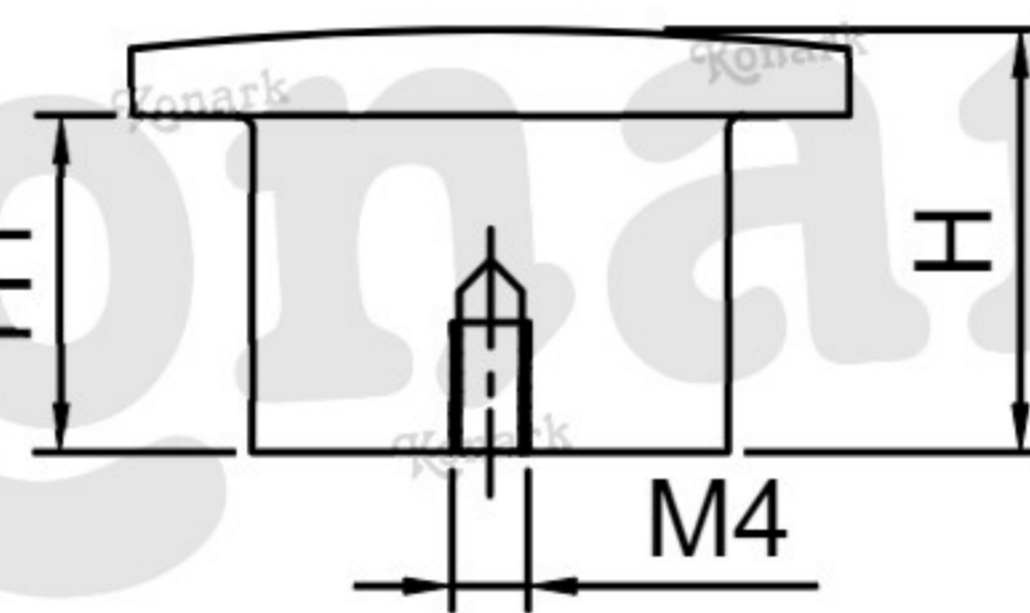

## Model : DFK-050

TOP VIEW

FRONT VIEW

L H S VIEW

Finish	Size	Product Code	L	H	W	H1	T
MT CP SP MC BM RG BA CA	S/T	DFK-050 38	38	22	9	18	6