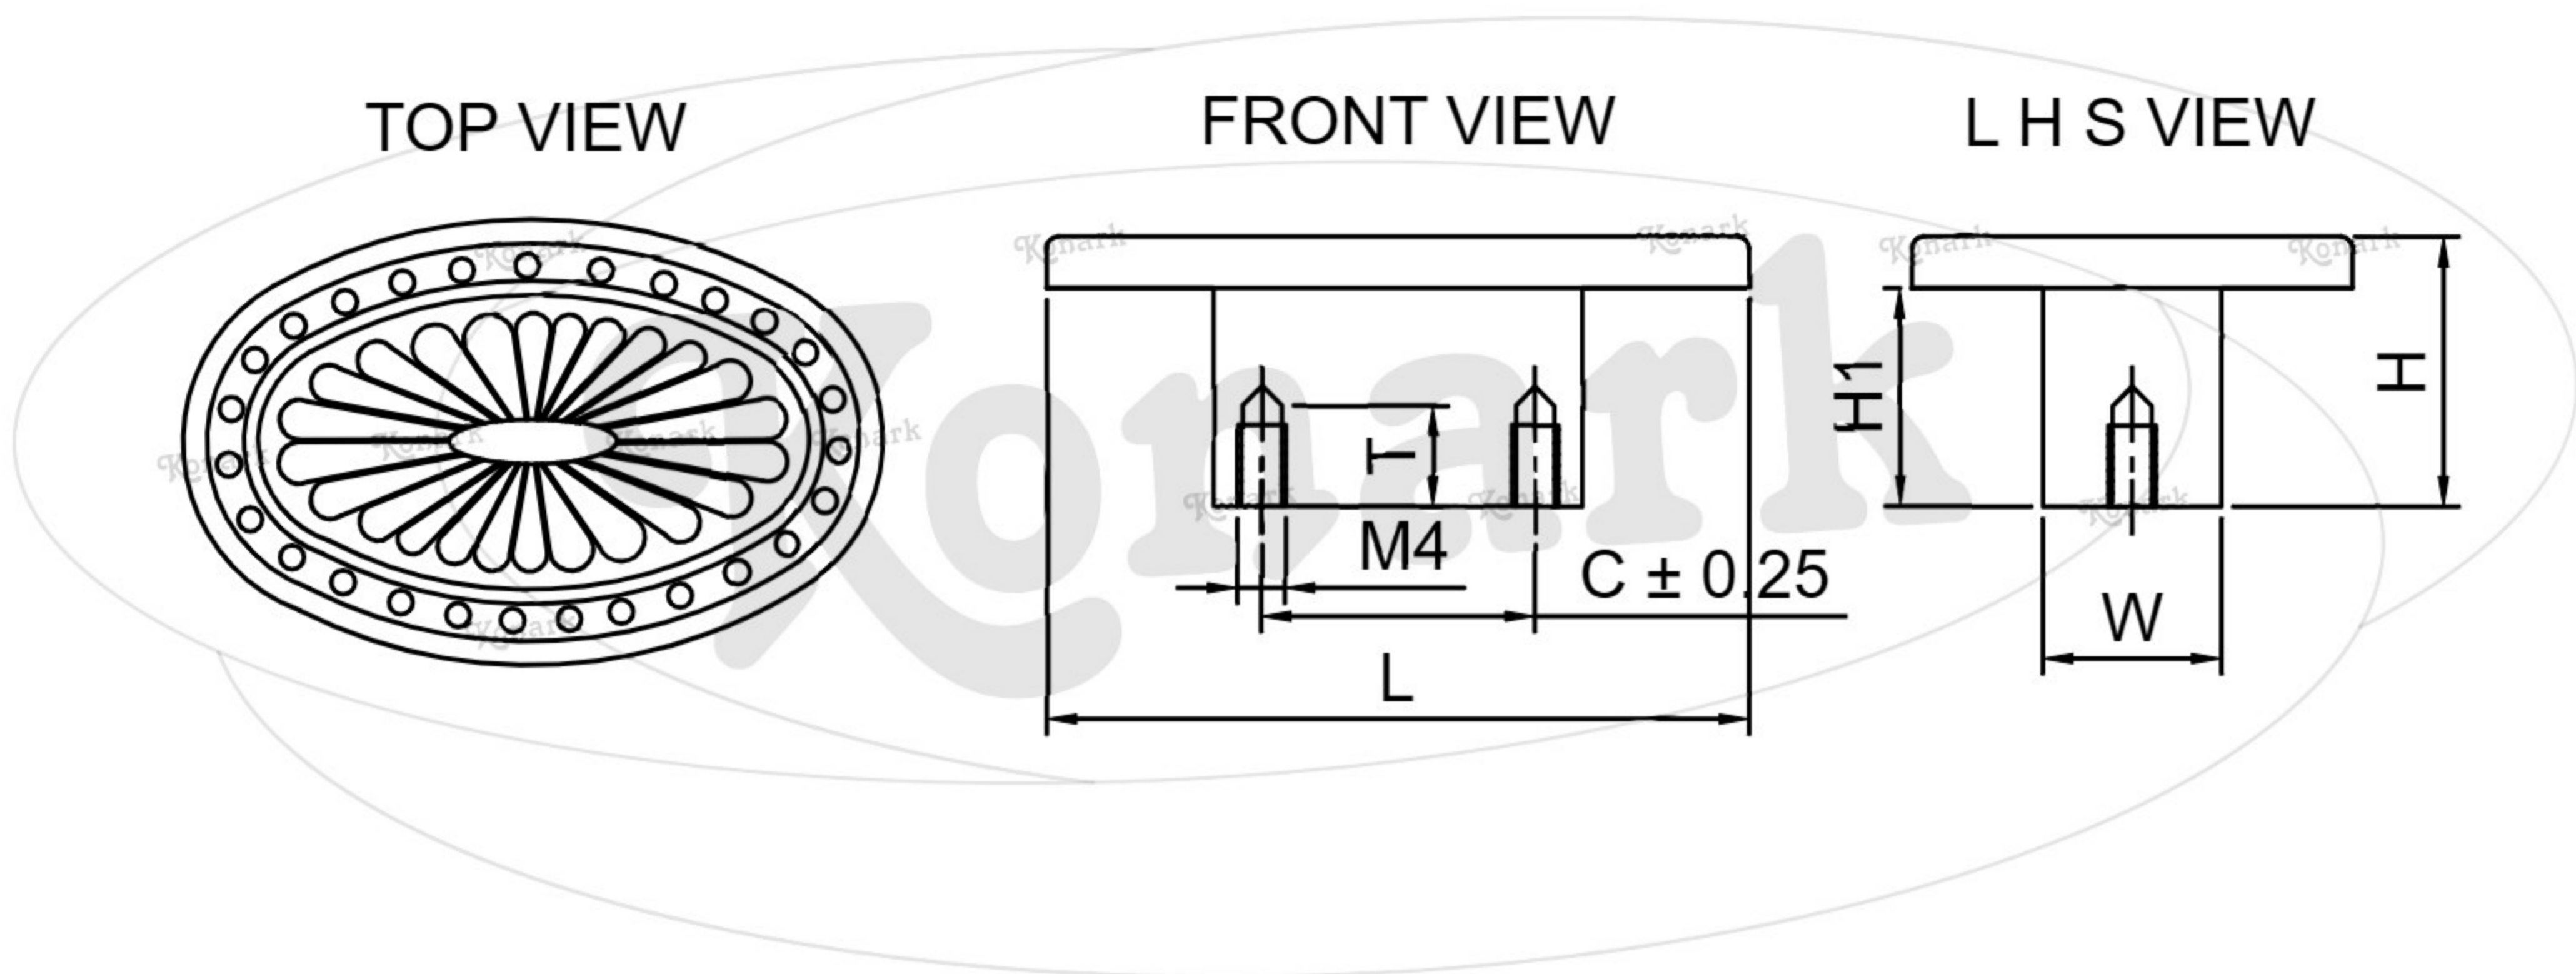

Model : DFK-006

Finish	Size	Product Code	C	L	H	W	H1	T
MT CP SP MC BM RG BA CA	S/T	DFK-006 23	23	59	22	15	18	8