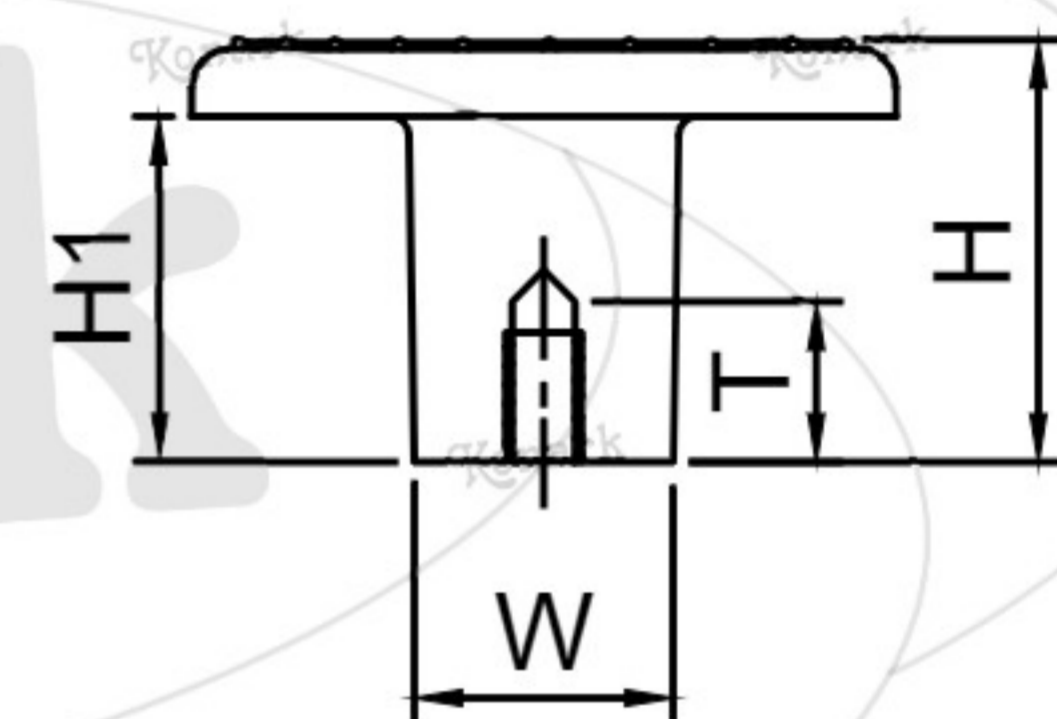

Model : DFK-007

TOP VIEW

FRONT VIEW

L H S VIEW

Finish	Size	Product Code	C	L	H	W	H1	T
MT CP SP MC BM RG BA CA	S/T	DFK-007 24	24	59	22	14	18	6

FINISH:

MT	CP	SP	MC	BM	RG	BA	CA
							
Matt	Chrome	Satin	Matt Chrome	Black Matt	Rose Gold	Brass Antique	Copper Antique