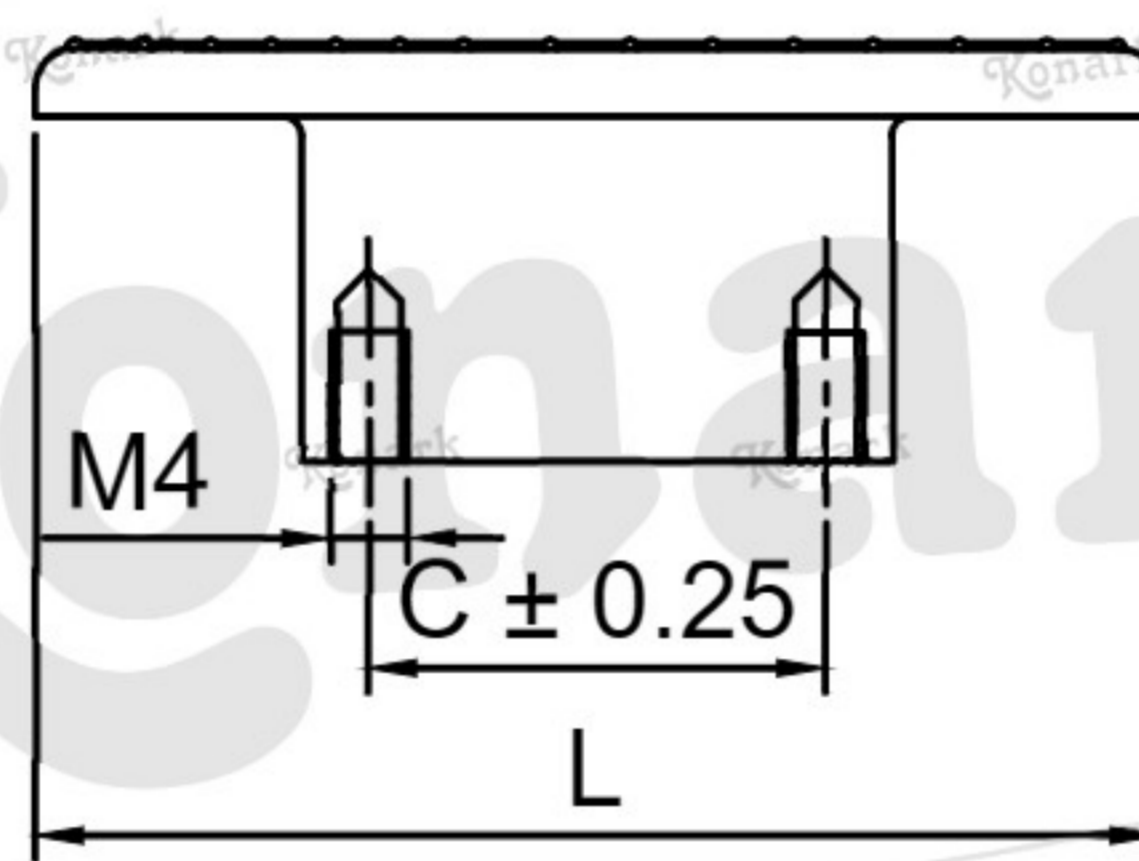

Model : DFK-007

TOP VIEW

FRONT VIEW

L H S VIEW

Finish	Size	Product Code	C	L	H	W	H1	T
MT CP SP MC BM RG BA CA	S/T	DFK-007 24	24	59	22	14	18	6

FINISH:

MT	CP	SP	MC	BM	RG	BA	CA
							
Matt	Chrome	Satin	Matt Chrome	Black Matt	Rose Gold	Brass Antique	Copper Antique