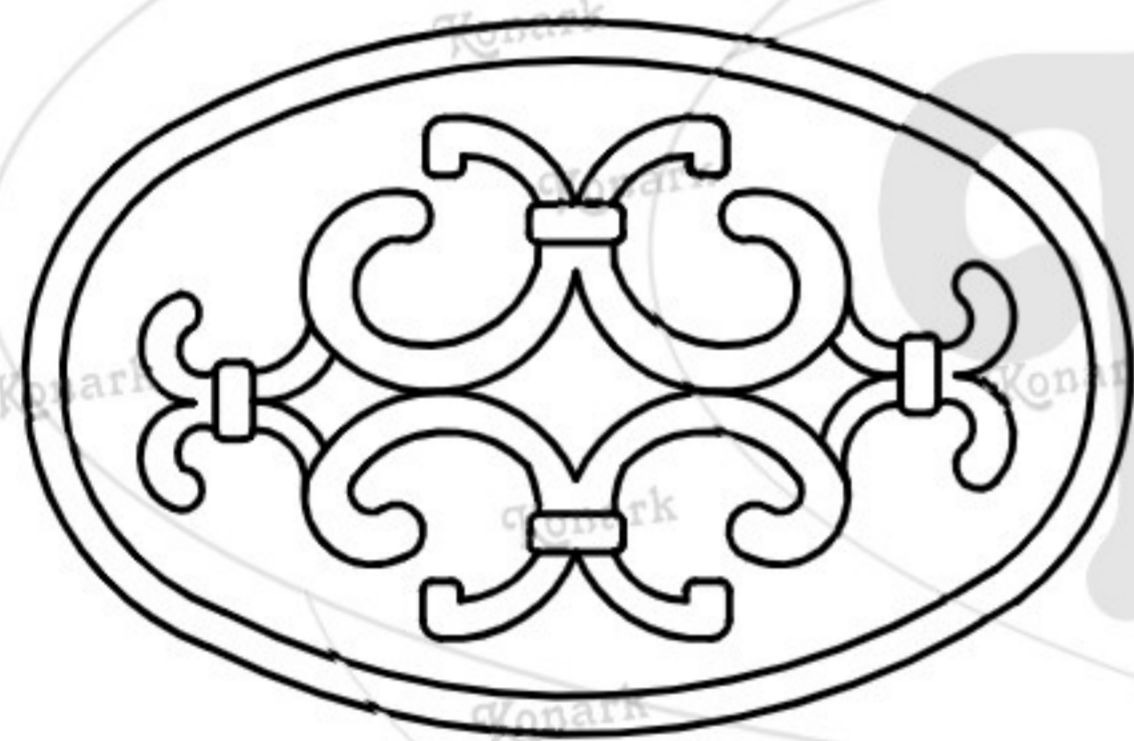

Model : DFK-008

TOP VIEW

FRONT VIEW

L H S VIEW

Finish	Size	Product Code	C	L	H	W	H1	T
MT CP SP MC BM RG BA CA	S/T	DFK-008 24	24	59	23	14	18	6

FINISH:

MT	CP	SP	MC	BM	RG	BA	CA
							
Matt	Chrome	Satin	Matt Chrome	Black Matt	Rose Gold	Brass Antique	Copper Antique