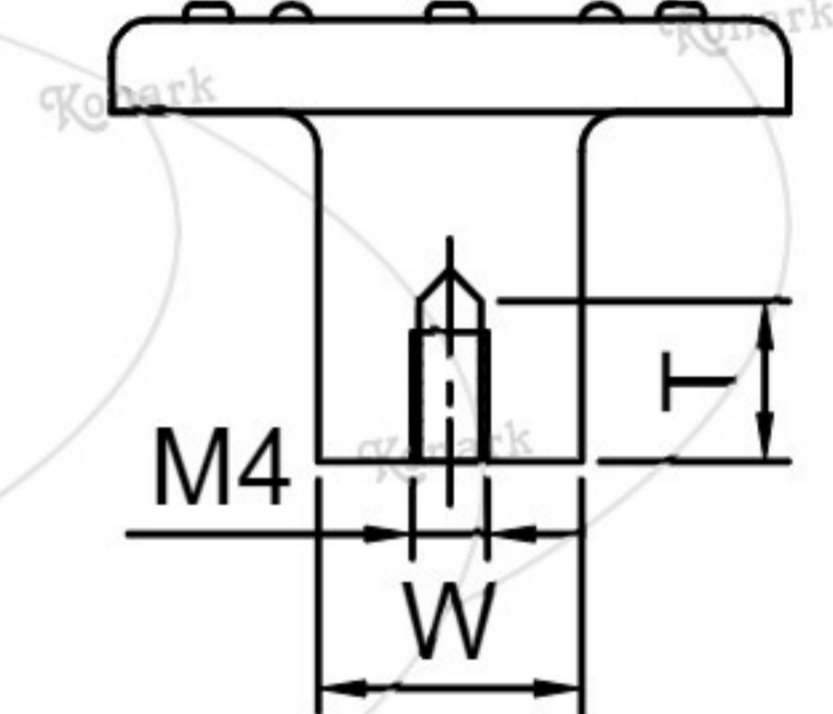

Model : DFK-008

TOP VIEW

FRONT VIEW

L H S VIEW

Finish	Size	Product Code	C	L	H	W	H1	T
MT CP SP MC BM RG BA CA	S/T	DFK-008 24	24	59	23	14	18	6

FINISH:

MT	CP	SP	MC	BM	RG	BA	CA
							
Matt	Chrome	Satin	Matt Chrome	Black Matt	Rose Gold	Brass Antique	Copper Antique