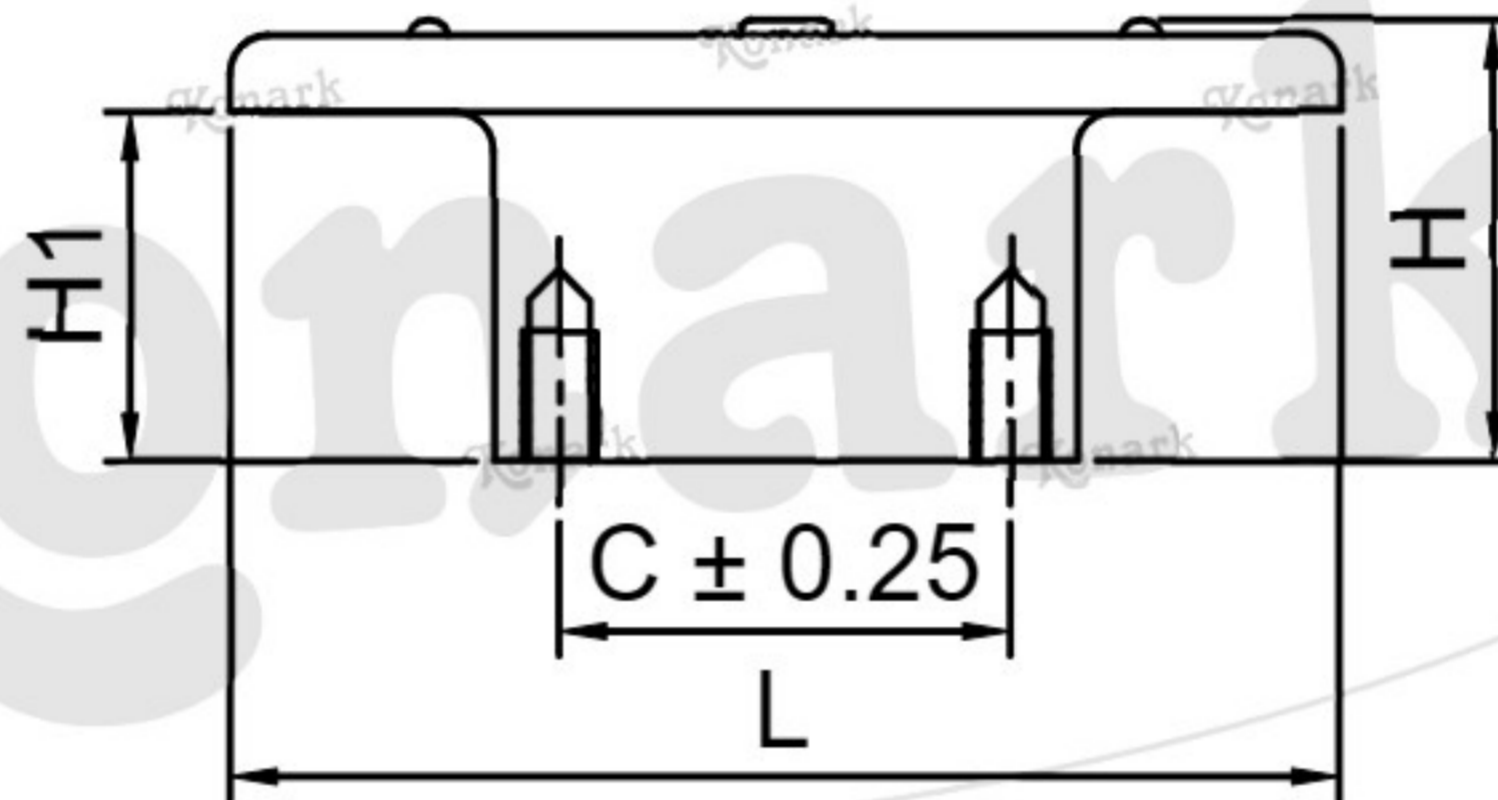

Model : DFK-008

TOP VIEW

FRONT VIEW

L H S VIEW

Finish	Size	Product Code	C	L	H	W	H1	T
MT CP SP MC BM RG BA CA	S/T	DFK-008 24	24	59	23	14	18	6

FINISH:

MT	CP	SP	MC	BM	RG	BA	CA
							
Matt	Chrome	Satin	Matt Chrome	Black Matt	Rose Gold	Brass Antique	Copper Antique