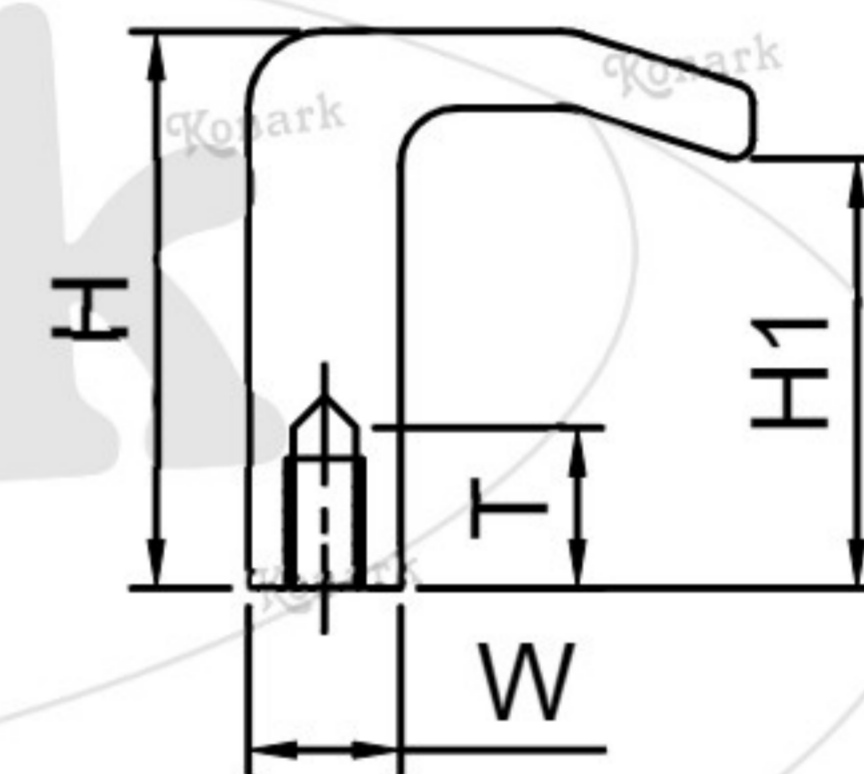

Model : DFK-009

FRONT VIEW

BACK VIEW

L H S VIEW

Finish	Size	Product Code	C	L	H	W	H1	T
MT CP SP MC BM RG BA CA	S/T	DFK-009 16	16	35	29	8	22	6