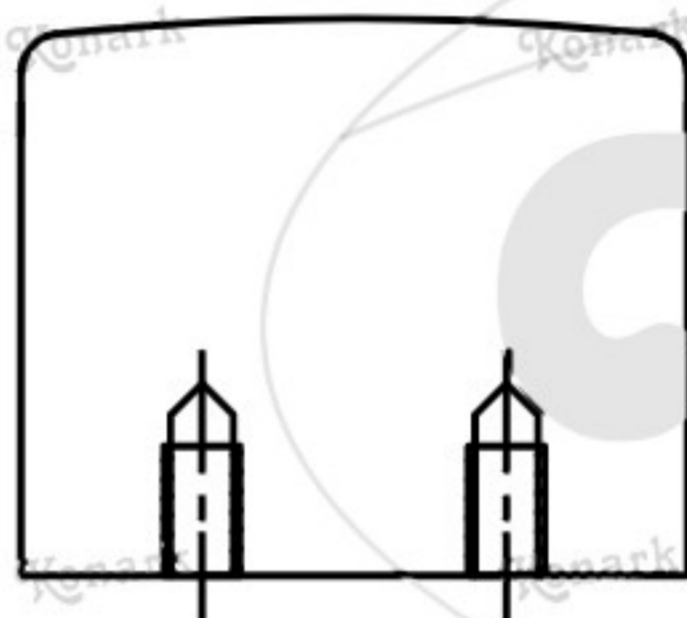

Model : DFK-009

FRONT VIEW

BACK VIEW

L H S VIEW

Finish	Size	Product Code	C	L	H	W	H1	T
MT CP SP MC BM RG BA CA	S/T	DFK-009 16	16	35	29	8	22	6