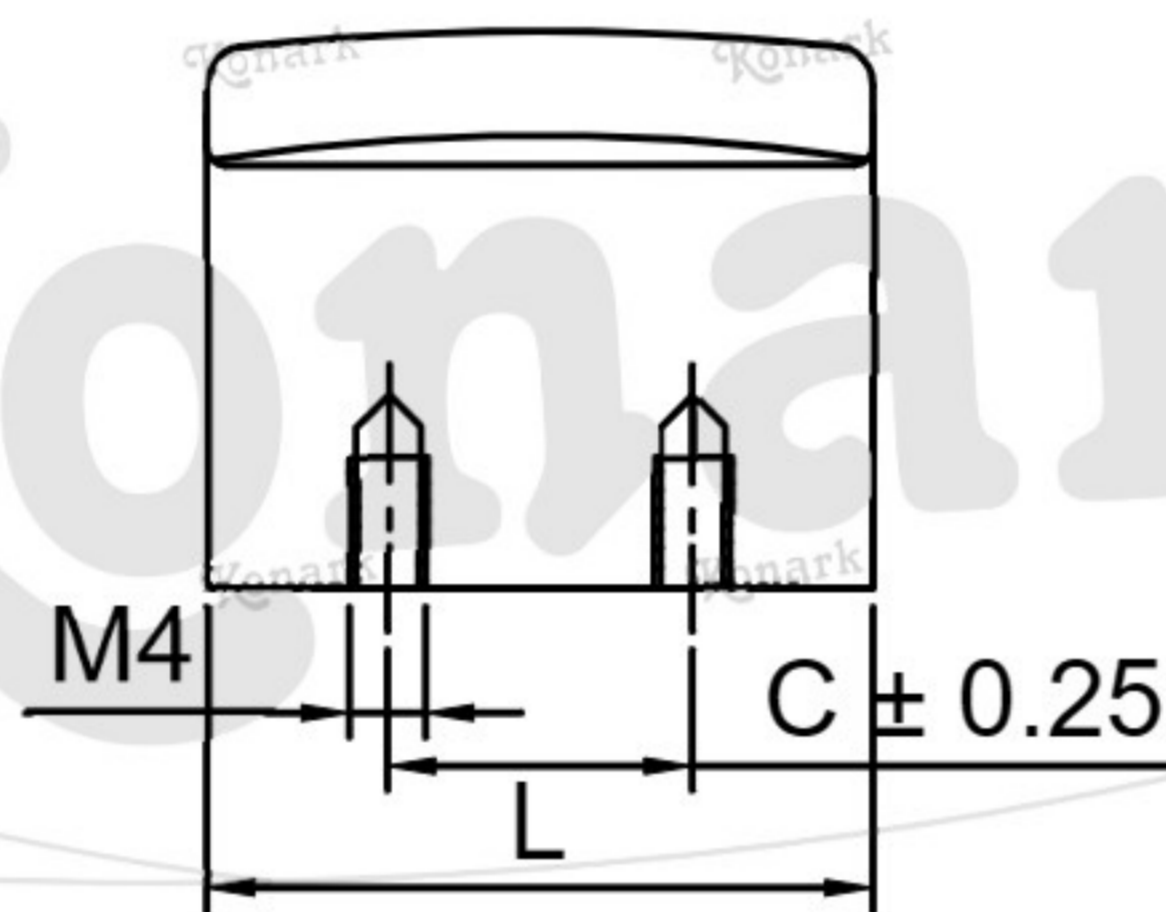

Model : DFK-009

FRONT VIEW

BACK VIEW

L H S VIEW

Finish	Size	Product Code	C	L	H	W	H1	T
MT CP SP MC BM RG BA CA	S/T	DFK-009 16	16	35	29	8	22	6