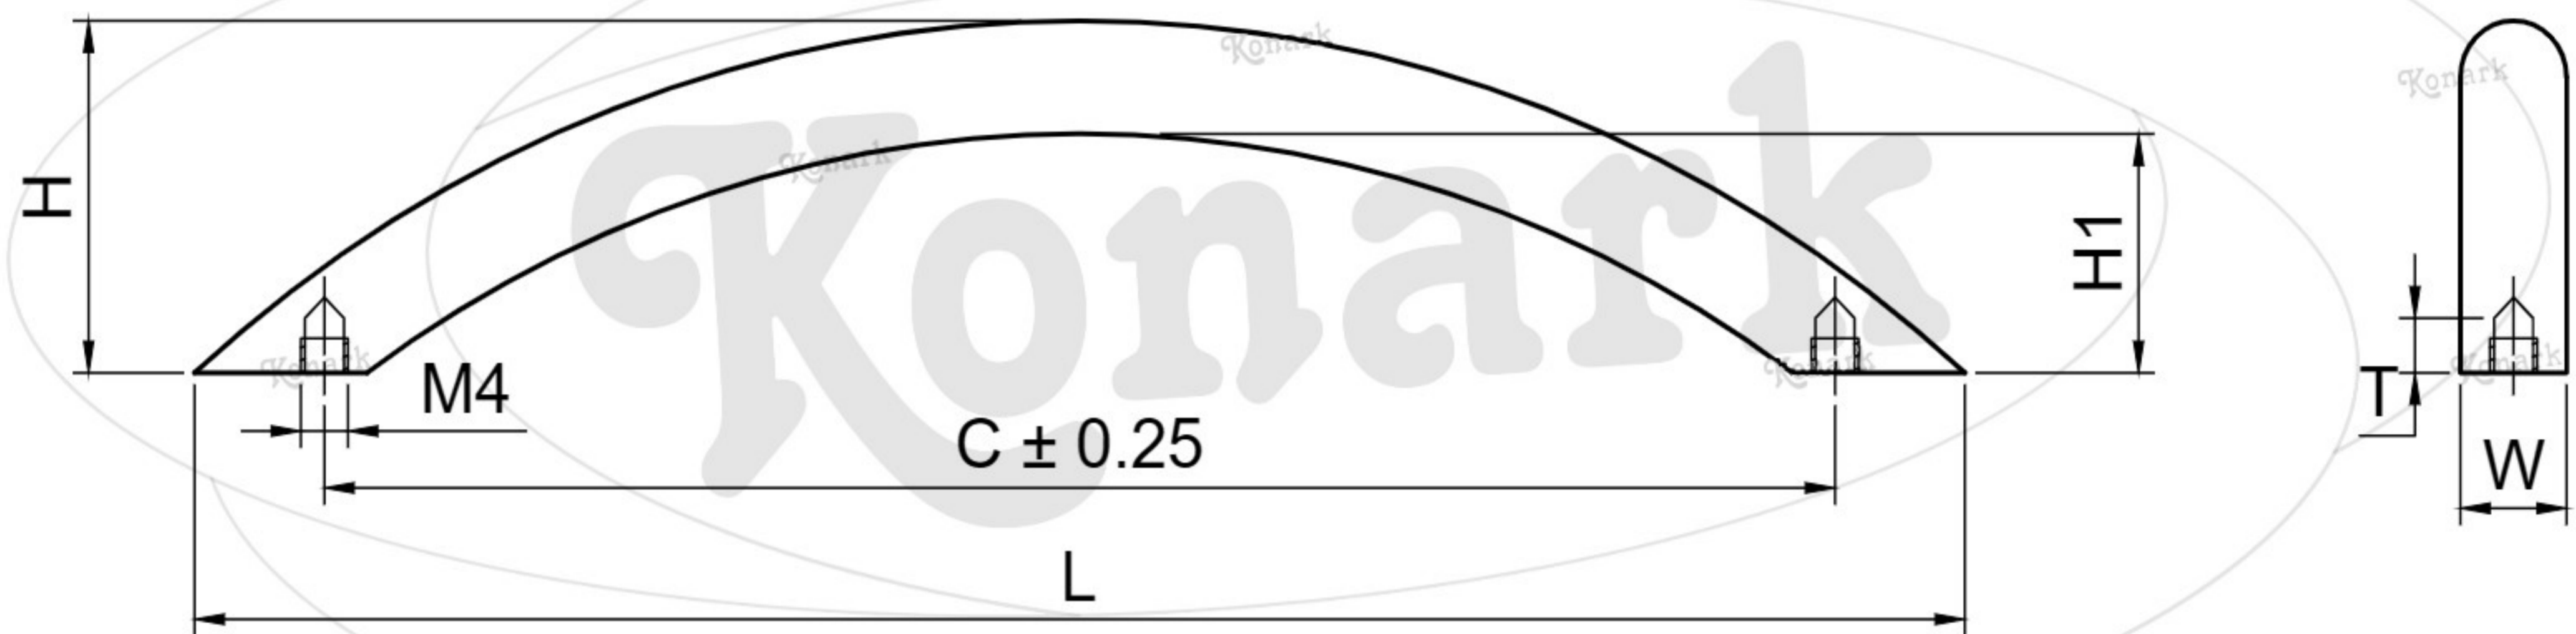

Model : EFH-065

Finish	Size	Product Code	C	L	H	W	H1	T
MT	128mm	EFH-065 128	128	150	28	9	19	4
CP								
SP								
MC								
BM								
RG								
BA								
CA								

**FINISH:**

MT	CP	SP	MC	BM	RG	BA	CA
							
Matt	Chrome	Satin	Matt Chrome	Black Matt	Rose Gold	Brass Antique	Copper Antique