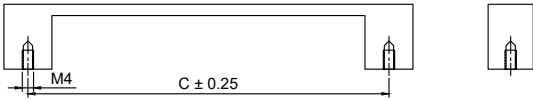

Model : EFH-019

Size	Product Code	C
96mm	EFH-019 96	96
128mm	EFH-019 128	128
160mm	EFH-019 160	160
192mm	EFH-019 192	192
224mm	EFH-019 224	224