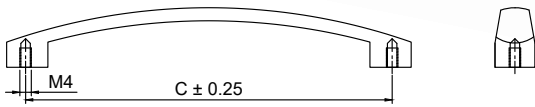

Model : EFH-049

Size	Product Code	C
96mm	EFH-049 96	96
128mm	EFH-049 128	128
160mm	EFH-049 160	160
224mm	EFH-049 224	224