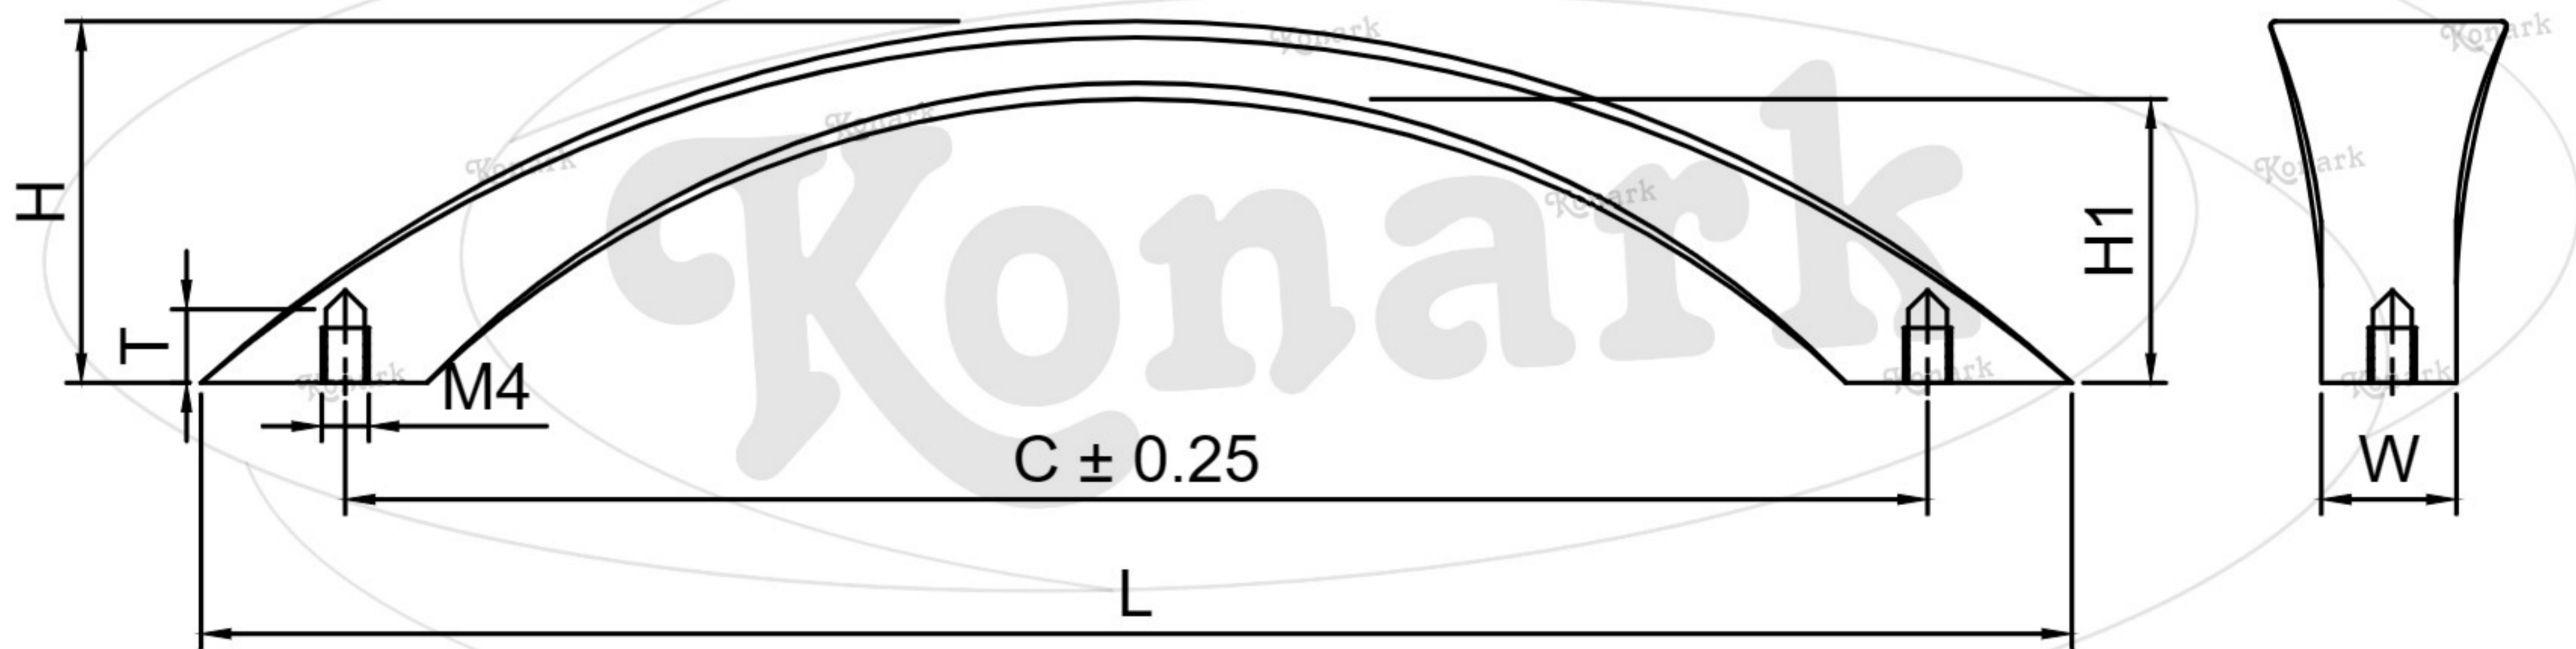

Model : EFH-010

Finish	Size	Product Code	C	L	H	W	H1	T
MT	96mm	EFH-010 96	96	114	20	14	8	5
CP								
SP								
MC								
BM								
RG								
BA								
CA								

**FINISH:**

MT	CP	SP	MC	BM	RG	BA	CA
							
Matt	Chrome	Satin	Matt Chrome	Black Matt	Rose Gold	Brass Antique	Copper Antique