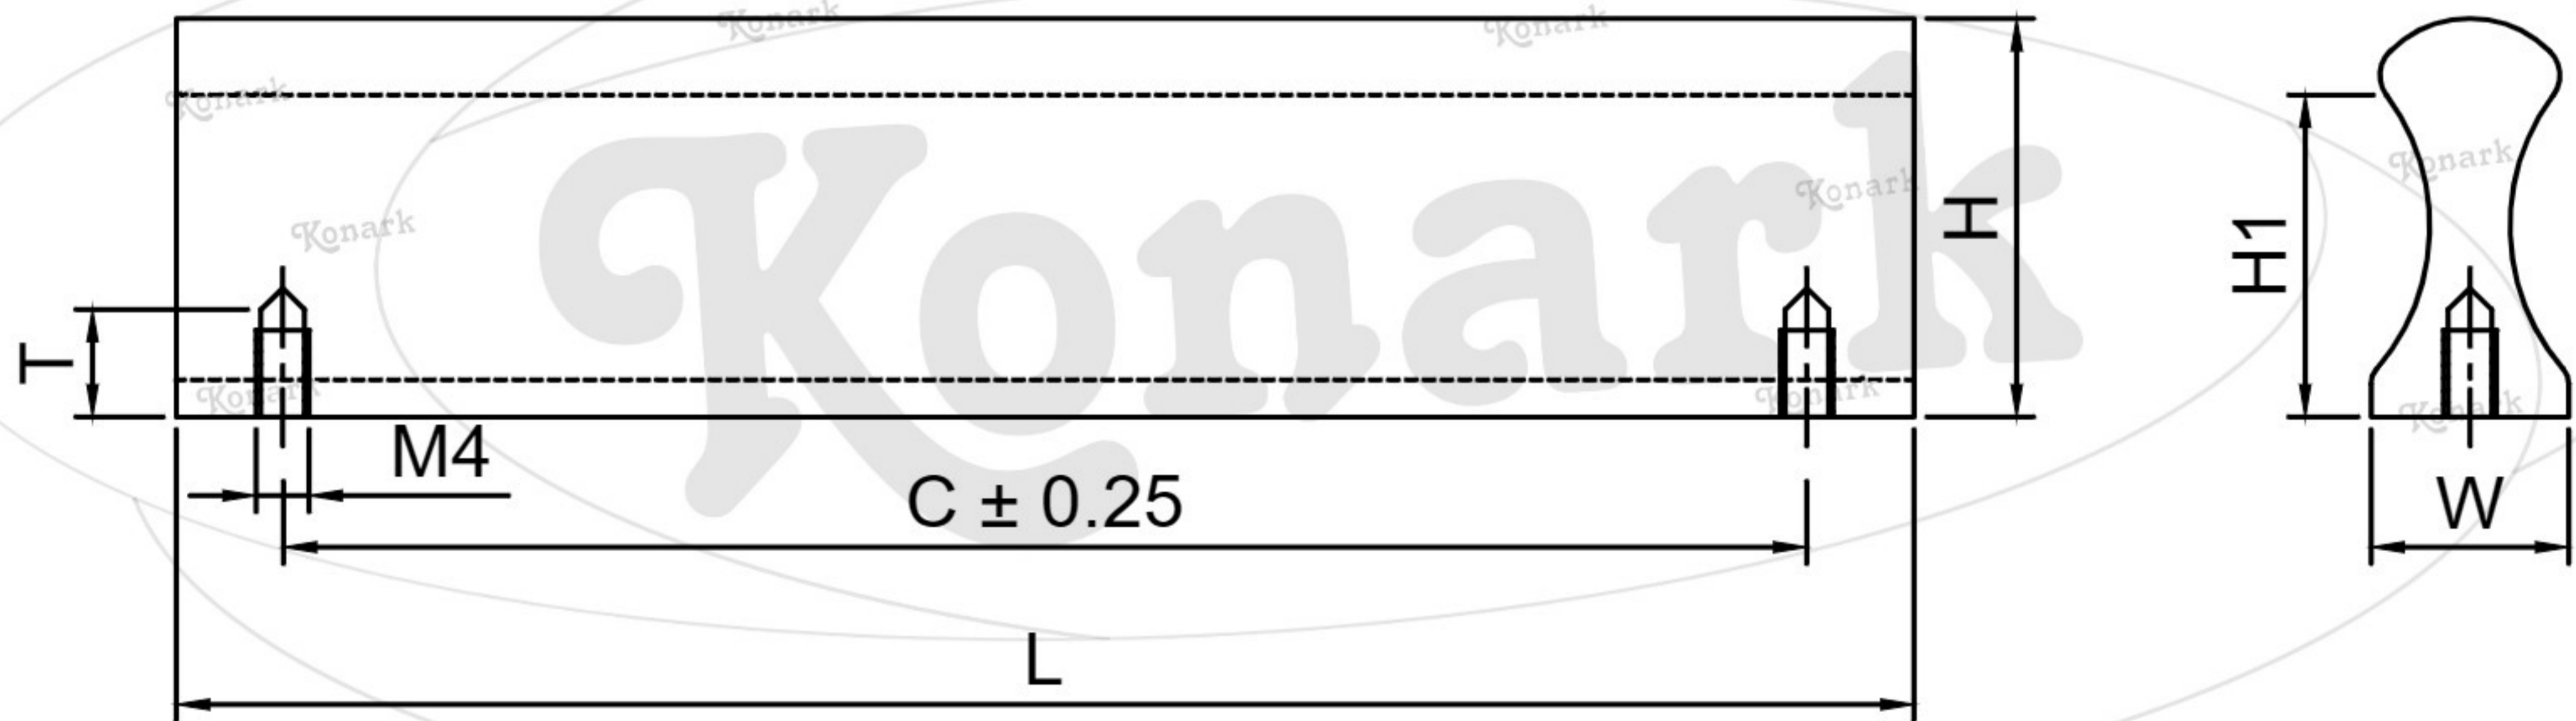

Model : EFH-011

Finish	Size	Product Code	C	L	H	W	H1	T
MT CP SP MC BM RG BA CA	64mm	EFH-011 64	64	73	17	8	0	4

FINISH:

MT	CP	SP	MC	BM	RG	BA	CA
							
Matt	Chrome	Satin	Matt Chrome	Black Matt	Rose Gold	Brass Antique	Copper Antique