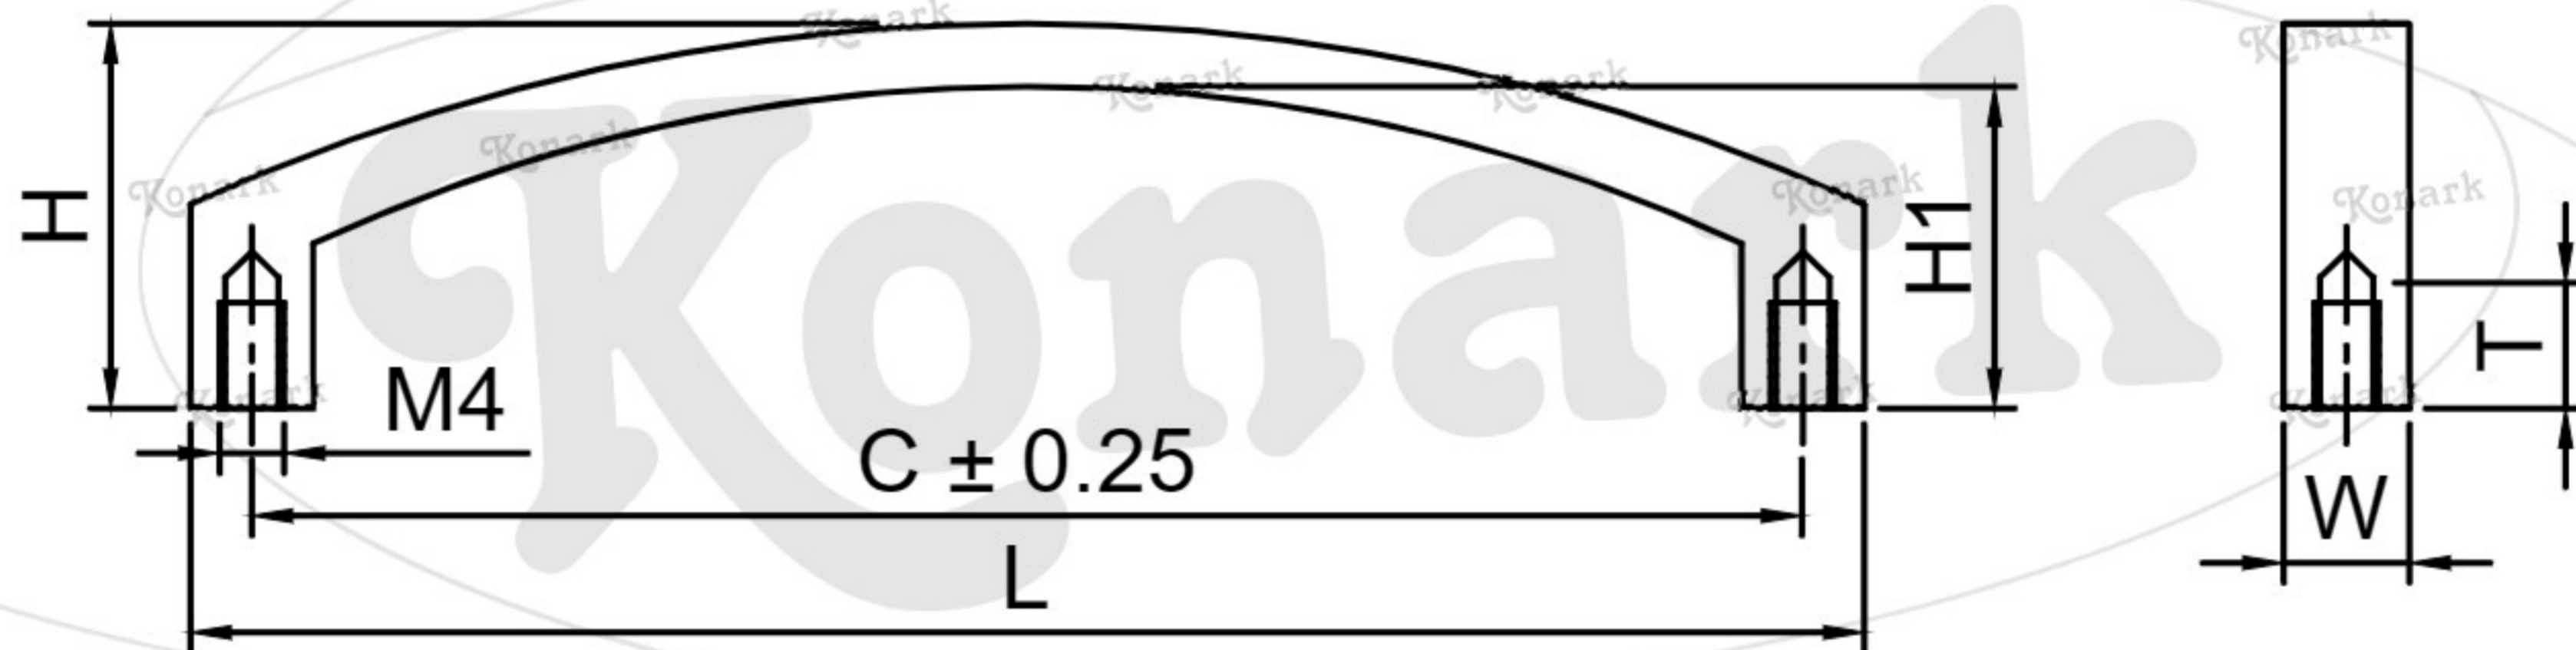

Model : EFH-001

Finish	Size	Product Code	C	L	H	W	H1	T
MT	96mm	EFH-001 96	96	104	25	6.5	24	8
CP	128mm	EFH-001 128	128	138	29	7.3	28	8
SP								
MC								
BM								
RG								
BA								
CA								

FINISH: