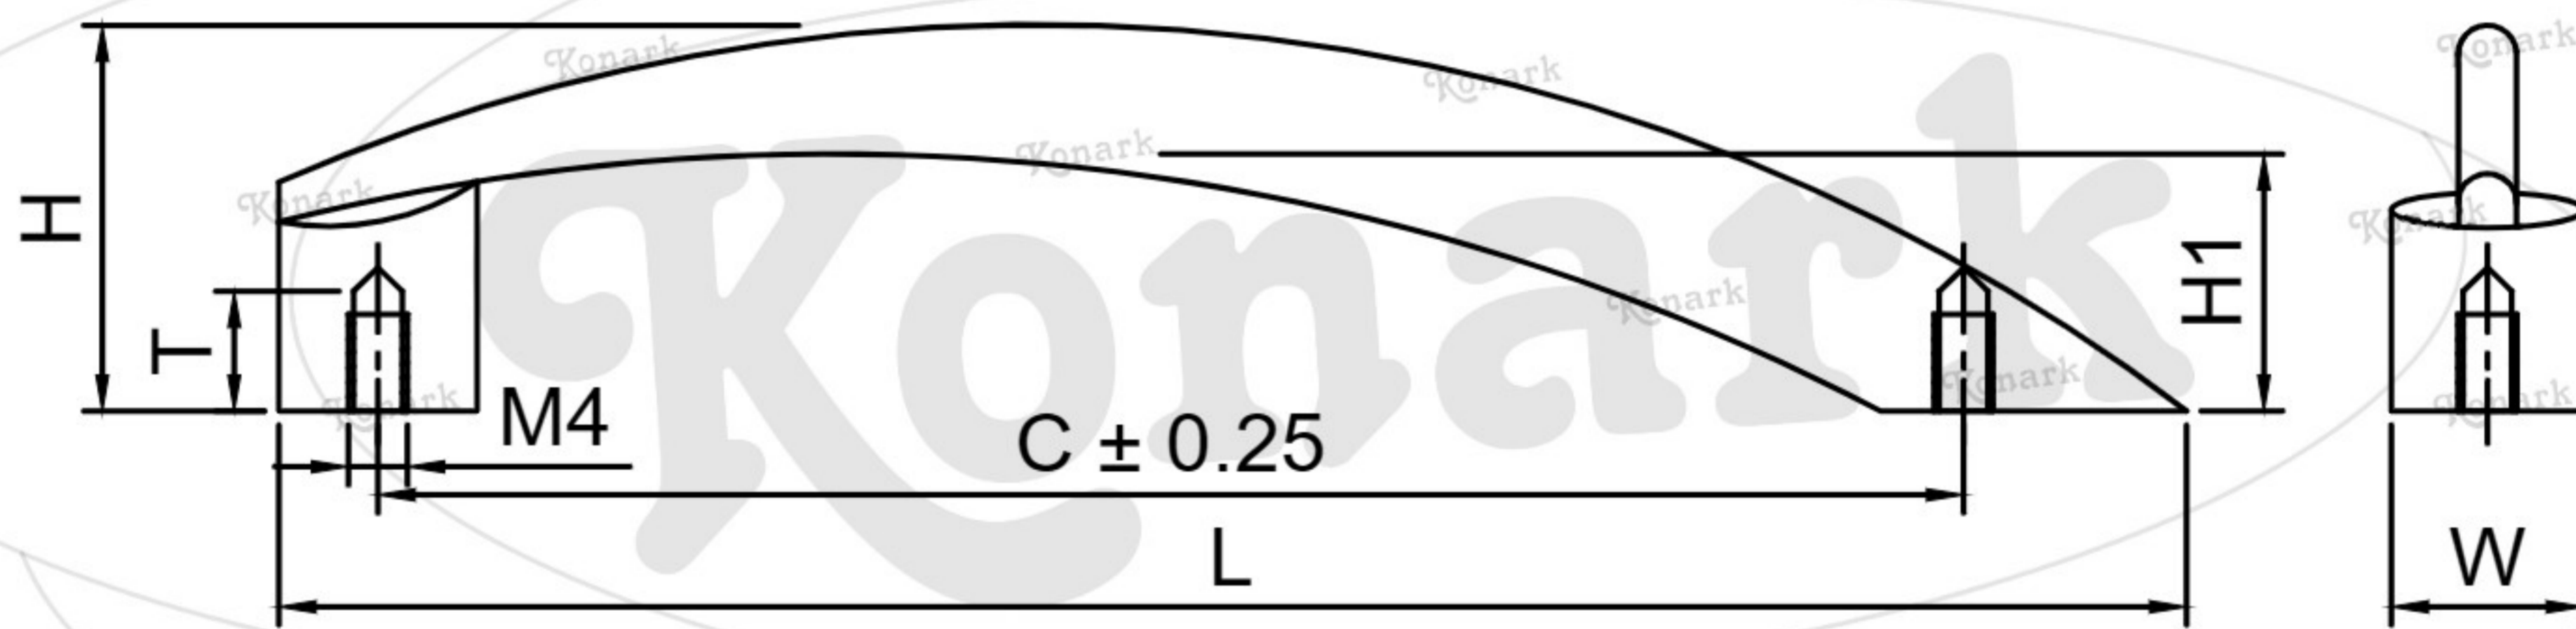

Model : EFH-012

Finish	Size	Product Code	C	L	H	W	H1	T
MT CP SP MC BM RG BA CA	128mm	EFH-012 128	128	154	31	6	21	8

FINISH:

MT	CP	SP	MC	BM	RG	BA	CA
							
Matt	Chrome	Satin	Matt Chrome	Black Matt	Rose Gold	Brass Antique	Copper Antique