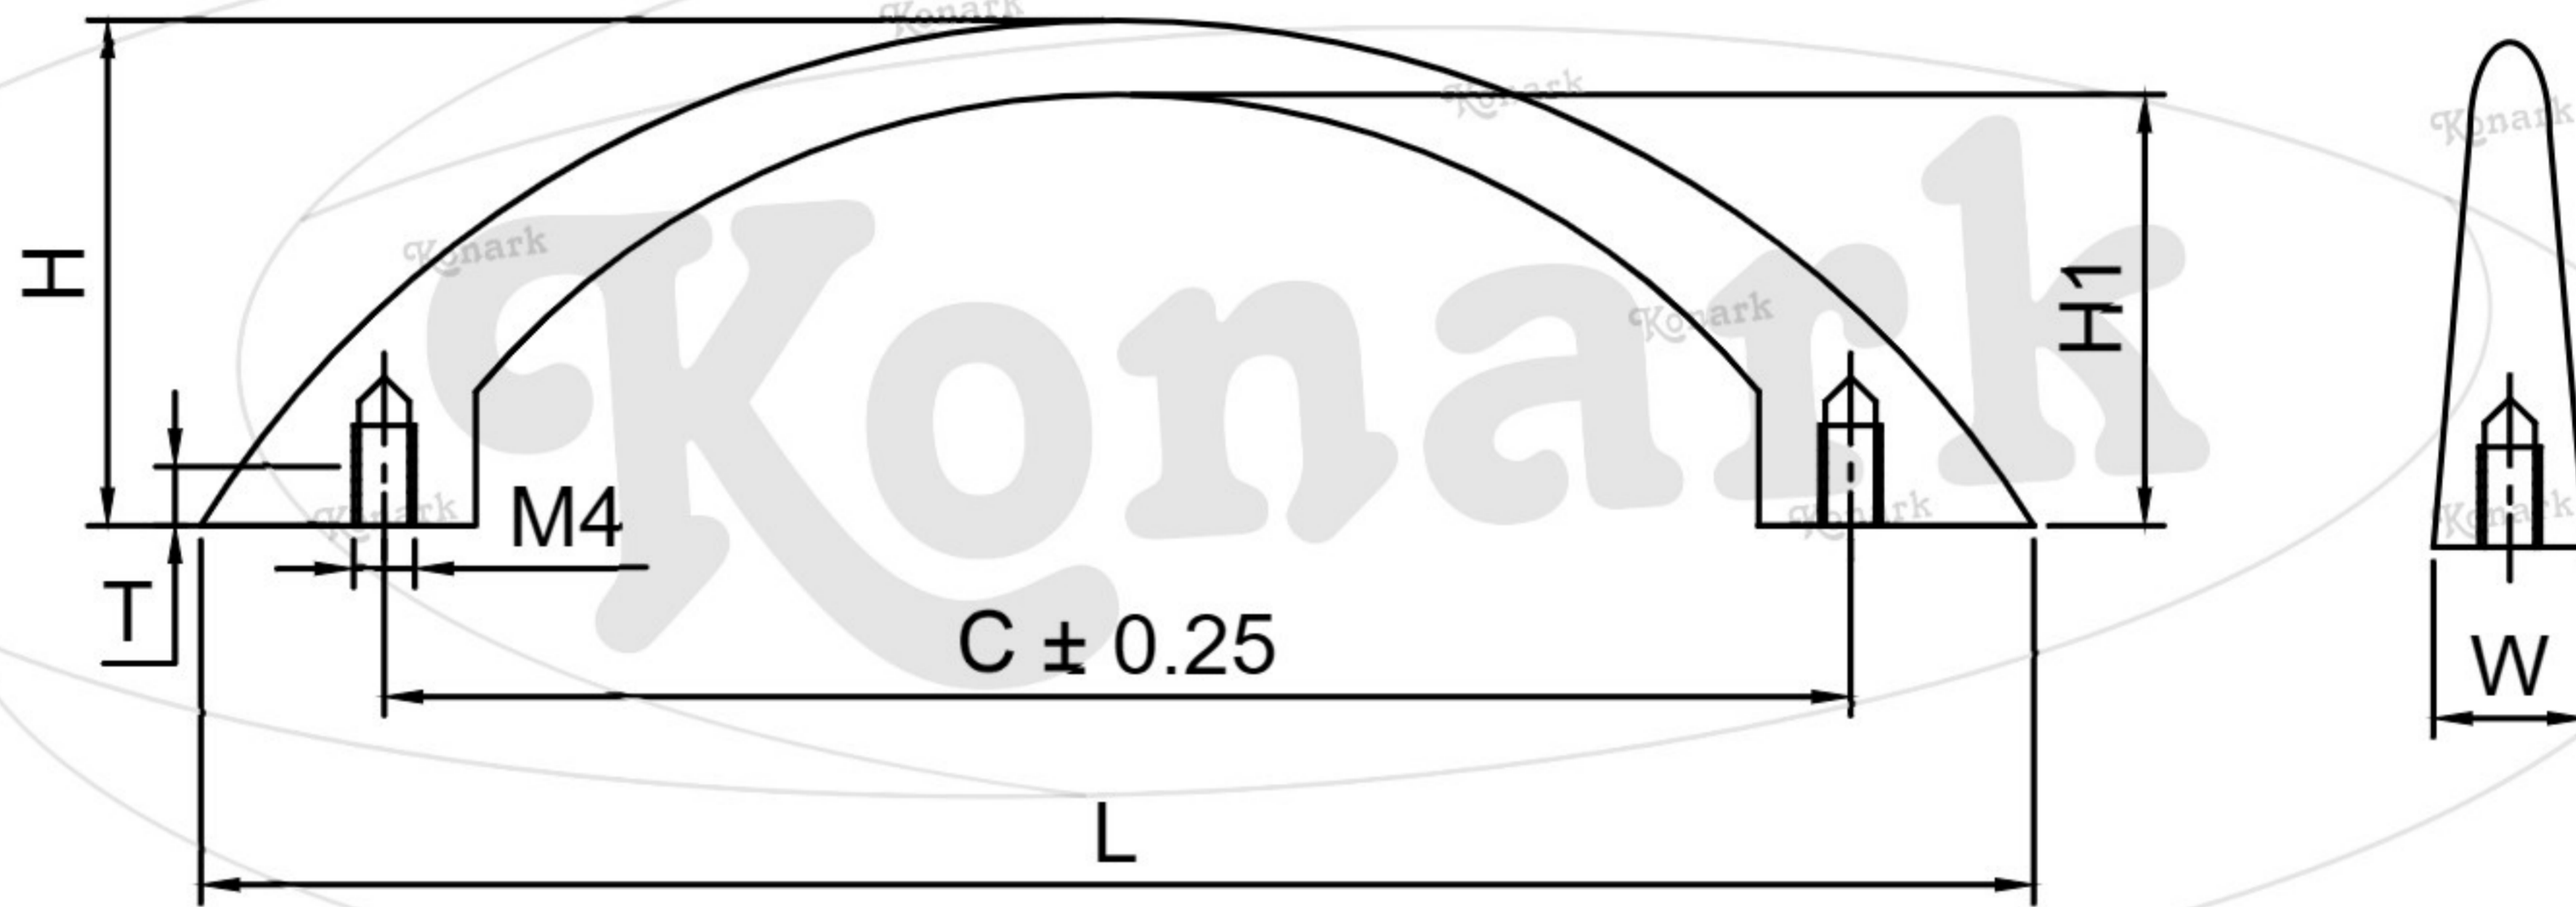

Model : EFH-016

Finish	Size	Product Code	C	L	H	W	H1	T
MT CP SP MC BM RG BA CA	96mm	EFH-016 96	96	120	34	5	84	8

FINISH:

MT	CP	SP	MC	BM	RG	BA	CA
							
Matt	Chrome	Satin	Matt Chrome	Black Matt	Rose Gold	Brass Antique	Copper Antique