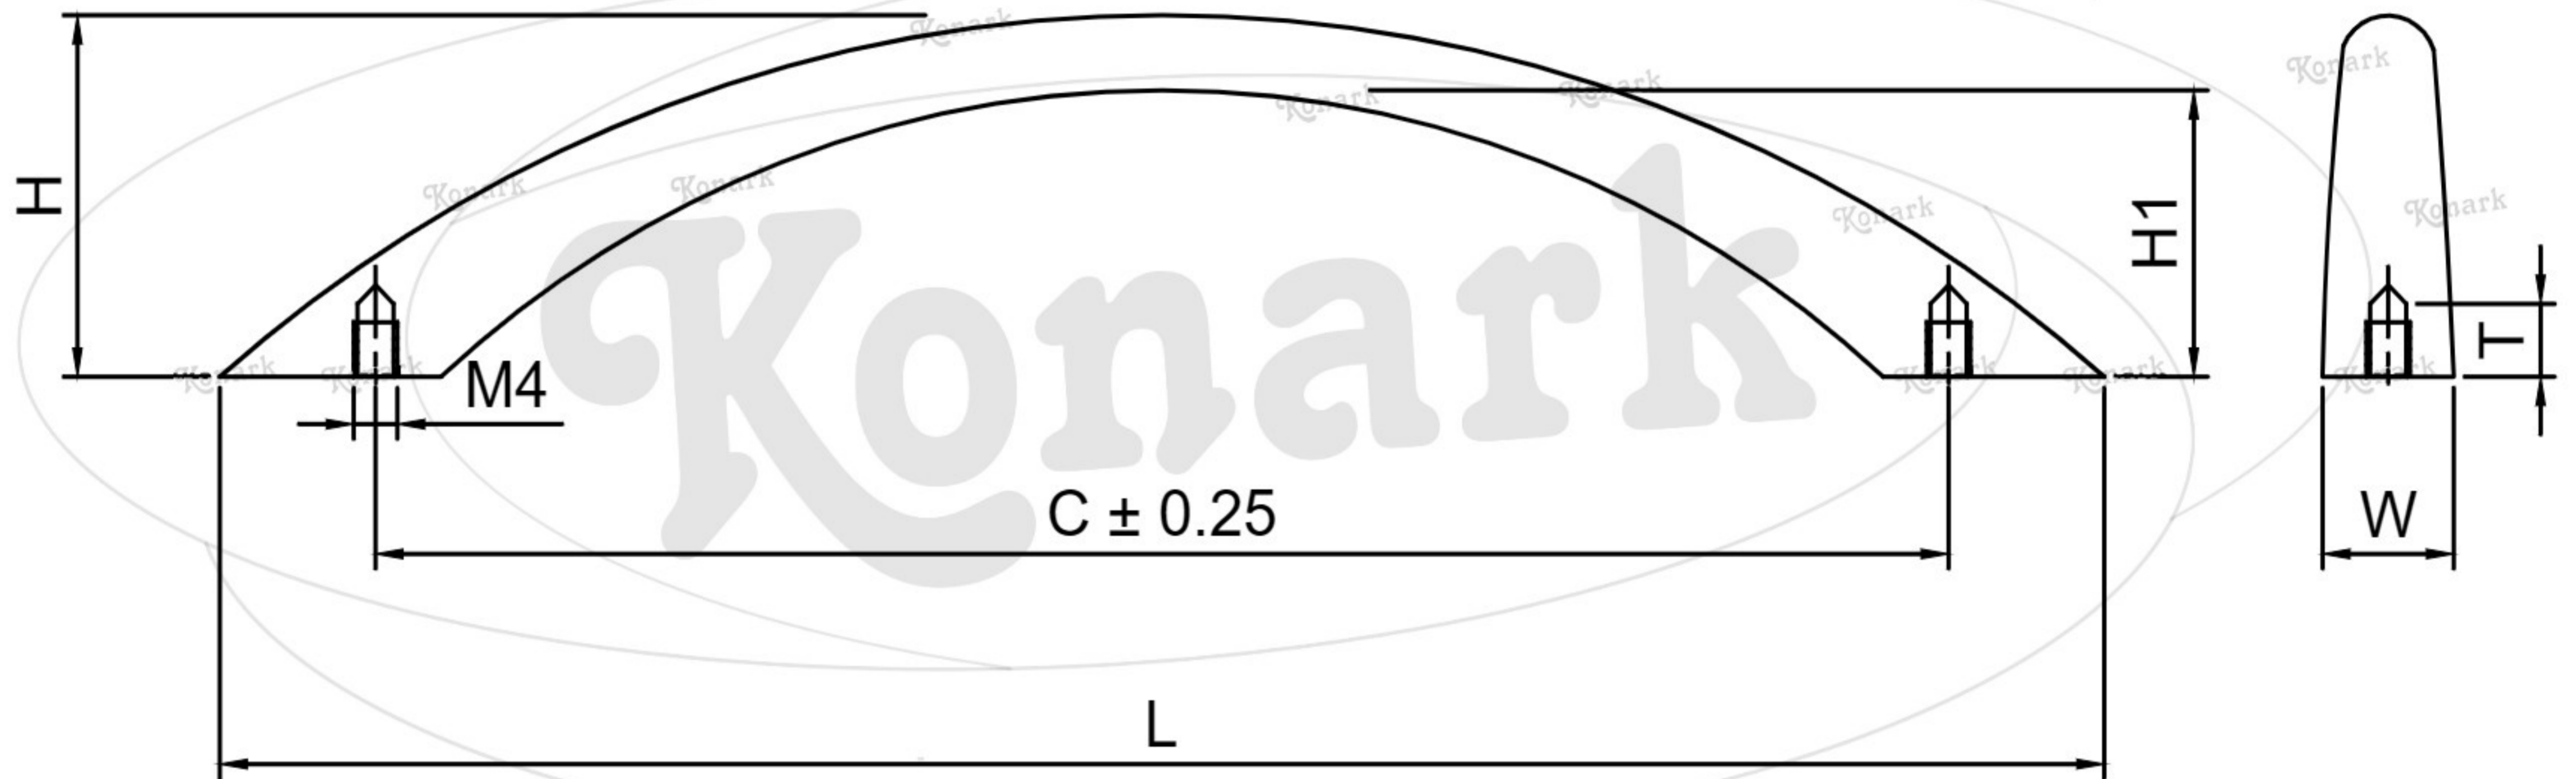

Model : EFH-002

Finish	Size	Product Code	C	L	H	W	H1	T
MT	96mm	EFH-002 96	96	115	21	8	16	5
CP	128mm	EFH-002 128	128	154	27	9.5	21	7
SP								
MC								
BM								
RG								
BA								
CA								

FINISH: