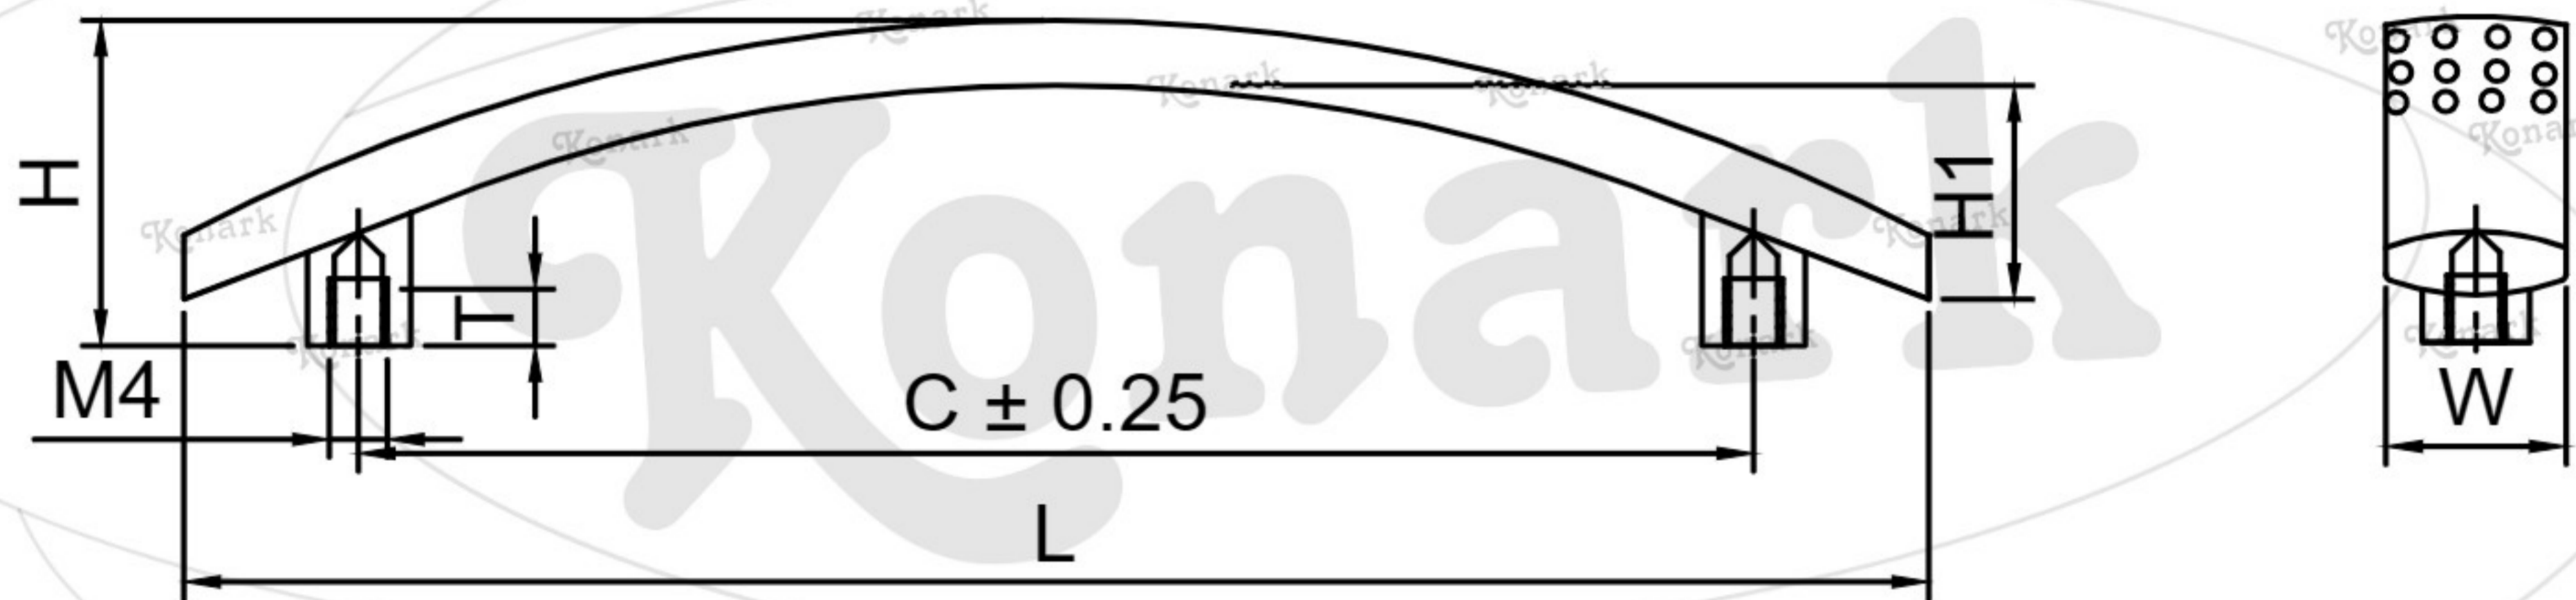

Model : EFH-003

Finish	Size	Product Code	C	L	H	W	H1	T
MT	96mm	EFH-003	96	120	23	7	18.5	7
CP	128mm	EFH-003	128	154	23	7.6	18	8
SP								
MC								
BM								
RG								
BA								
CA								

FINISH:

MT	CP	SP	MC	BM	RG	BA	CA
							
Matt	Chrome	Satin	Matt Chrome	Black Matt	Rose Gold	Brass Antique	Copper Antique