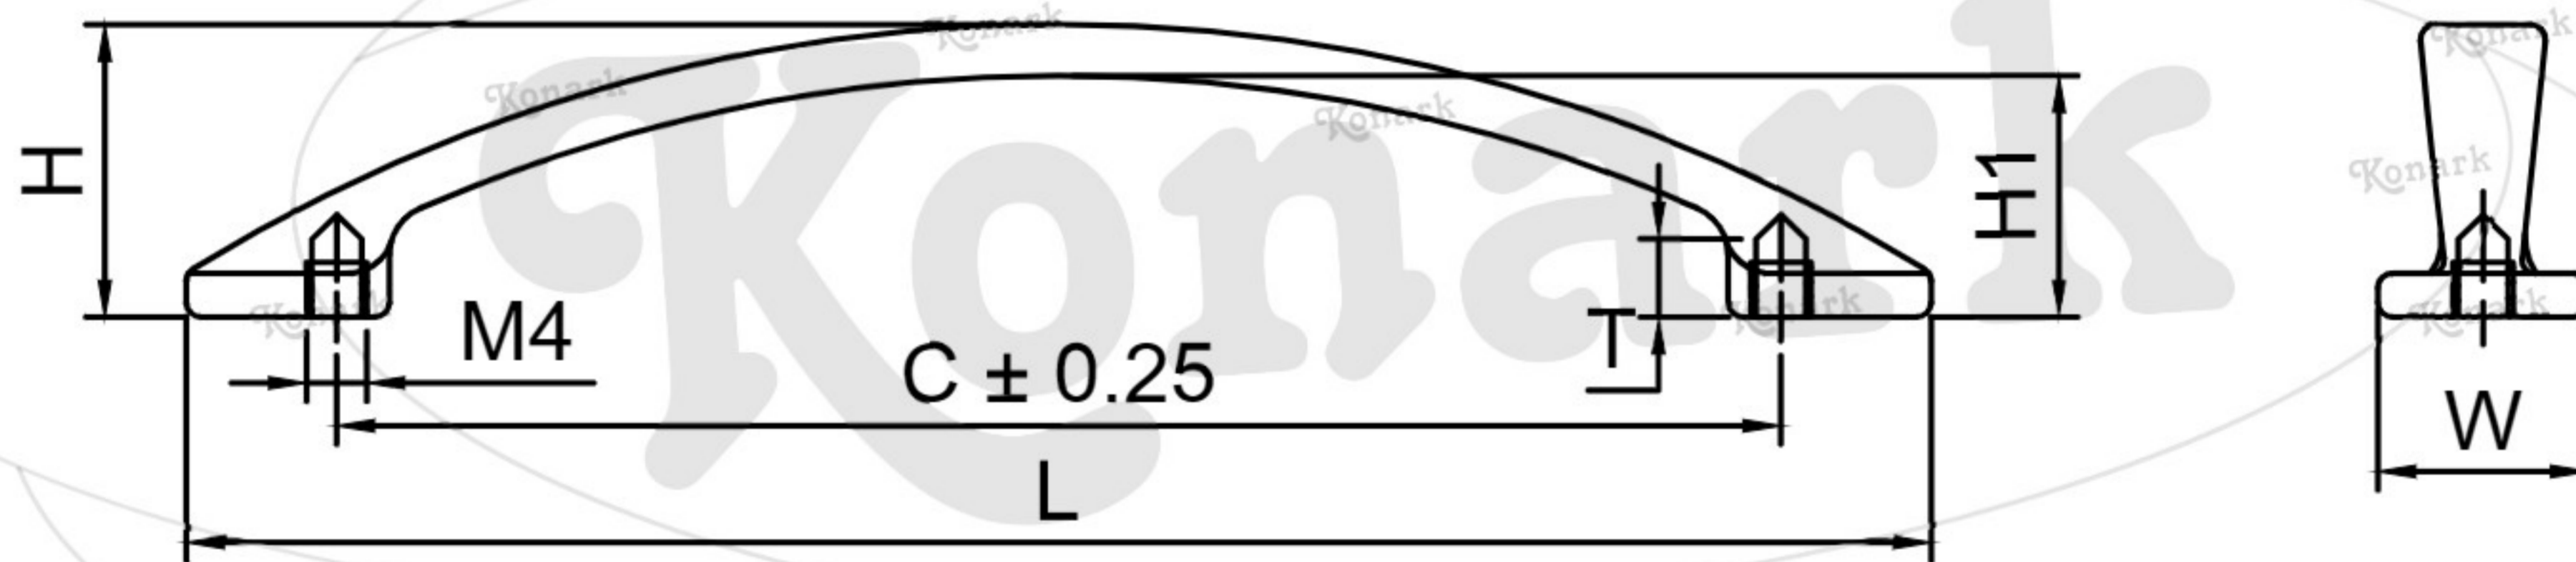

Model : EFH-050

Finish	Size	Product Code	C	L	H	W	H1	T
MT CP SP MC BM RG BA CA	128mm	EFH-050 128	128	138	20	14	16	5

FINISH:

MT	CP	SP	MC	BM	RG	BA	CA
							
Matt	Chrome	Satin	Matt Chrome	Black Matt	Rose Gold	Brass Antique	Copper Antique