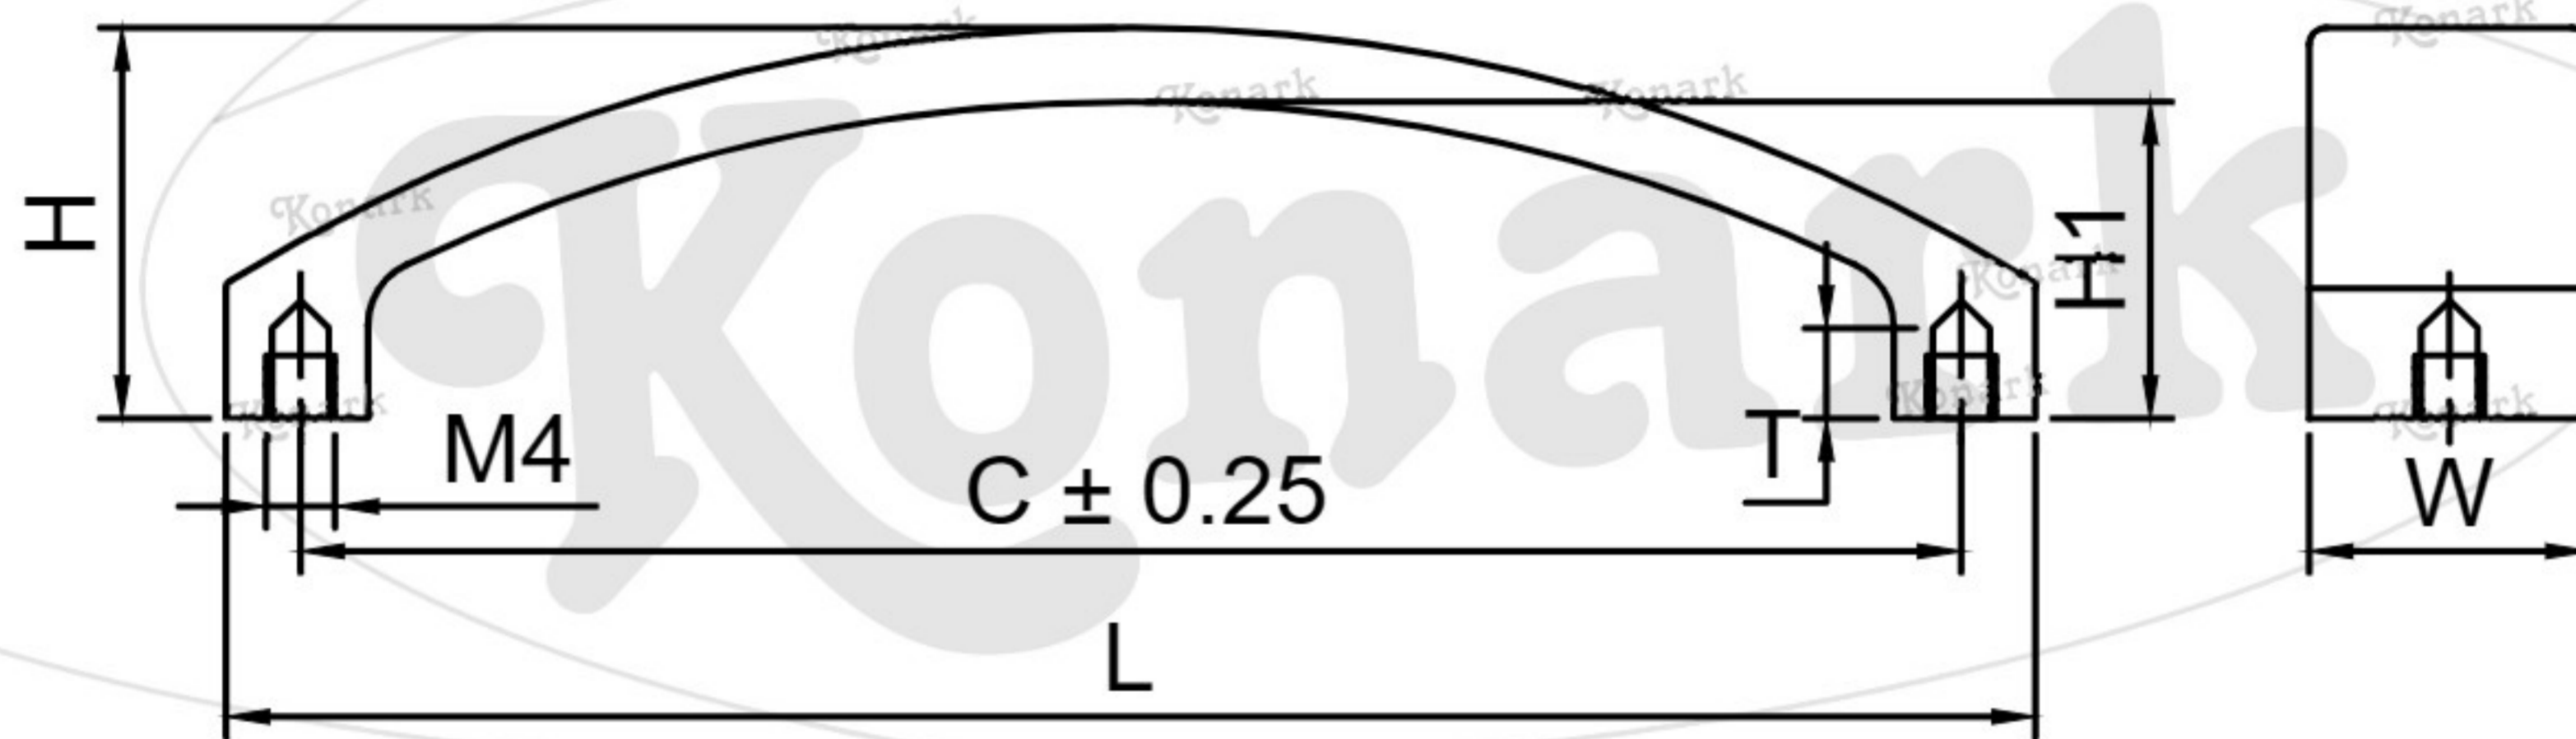

Model : EFH-055

Finish	Size	Product Code	C	L	H	W	H1	T
MT	96mm	EFH-055 96	96	105	23	16	19	5
CP	128mm	EFH-055 128	128					
SP								
MC								
BM								
RG								
BA								
CA								

FINISH:

MT	CP	SP	MC	BM	RG	BA	CA
							
Matt	Chrome	Satin	Matt Chrome	Black Matt	Rose Gold	Brass Antique	Copper Antique