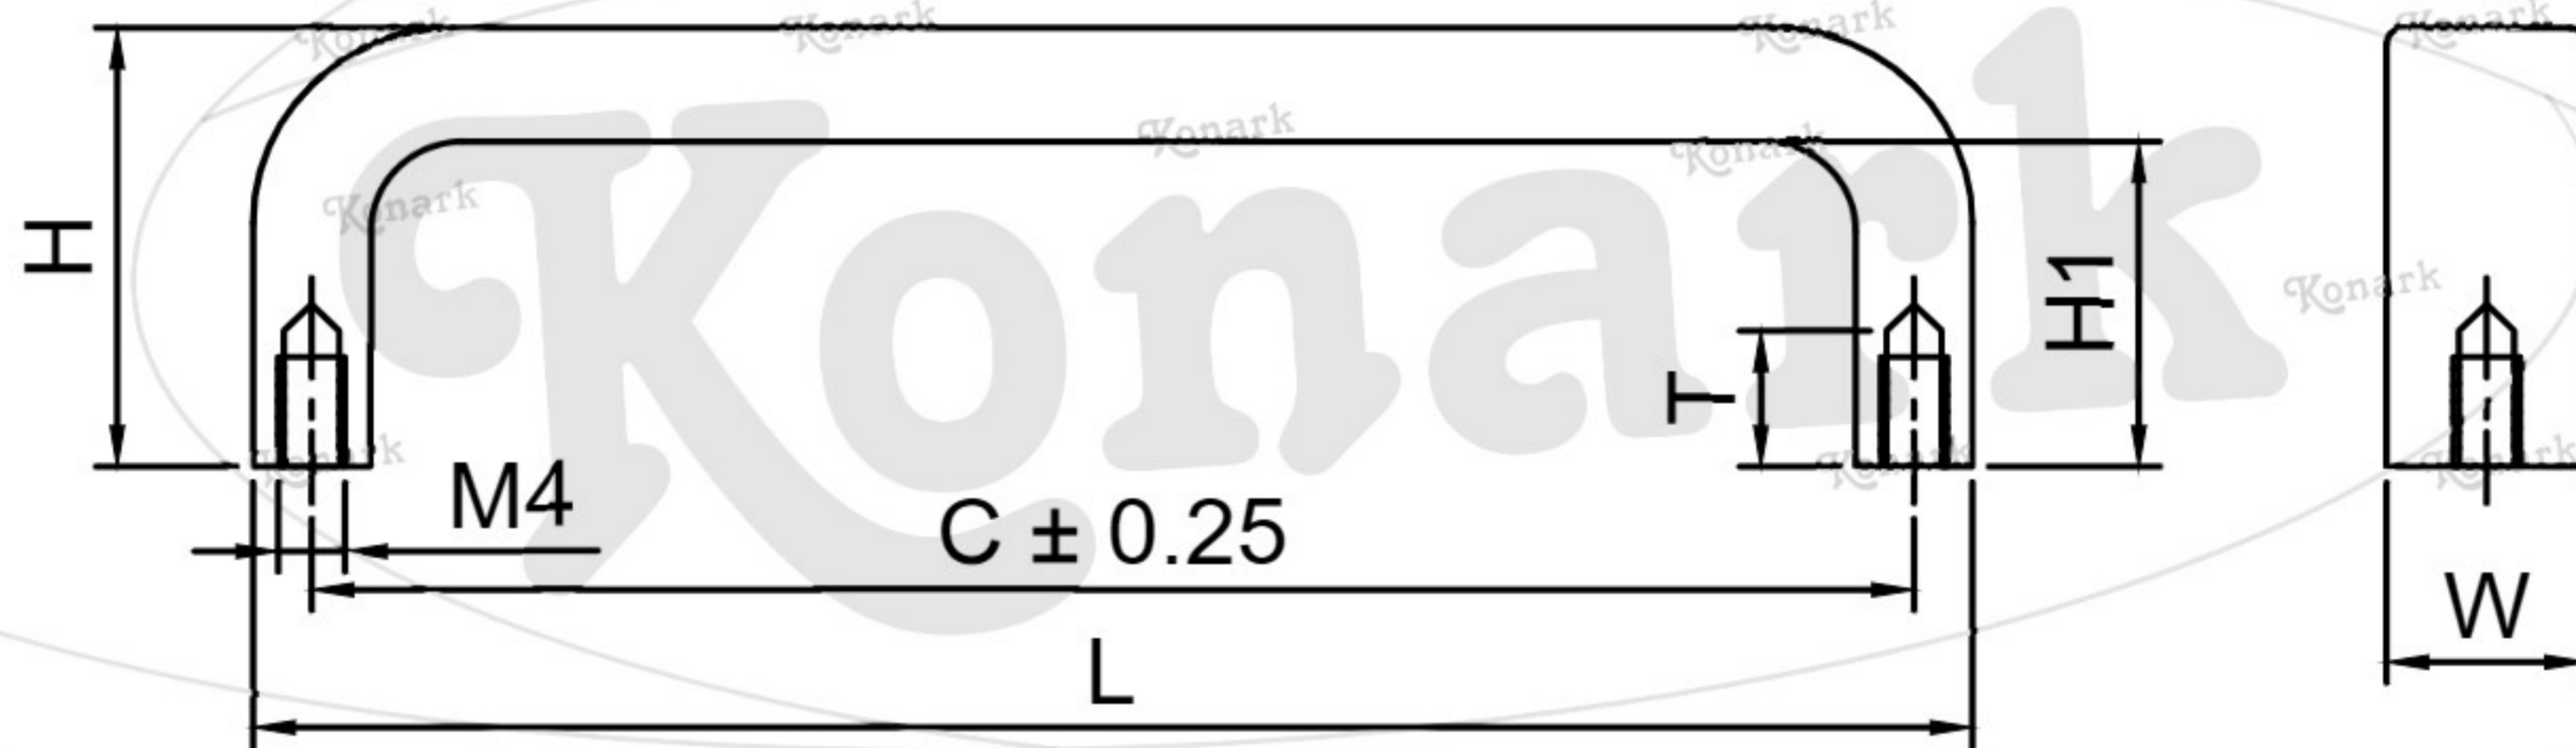

Model : EFH-059

Finish	Size	Product Code	C	L	H	W	H1	T
MT CP SP MC BM RG BA CA	96mm	EFH-059 96	96	103	27	12	20	6

FINISH:

MT	CP	SP	MC	BM	RG	BA	CA
							
Matt	Chrome	Satin	Matt Chrome	Black Matt	Rose Gold	Brass Antique	Copper Antique