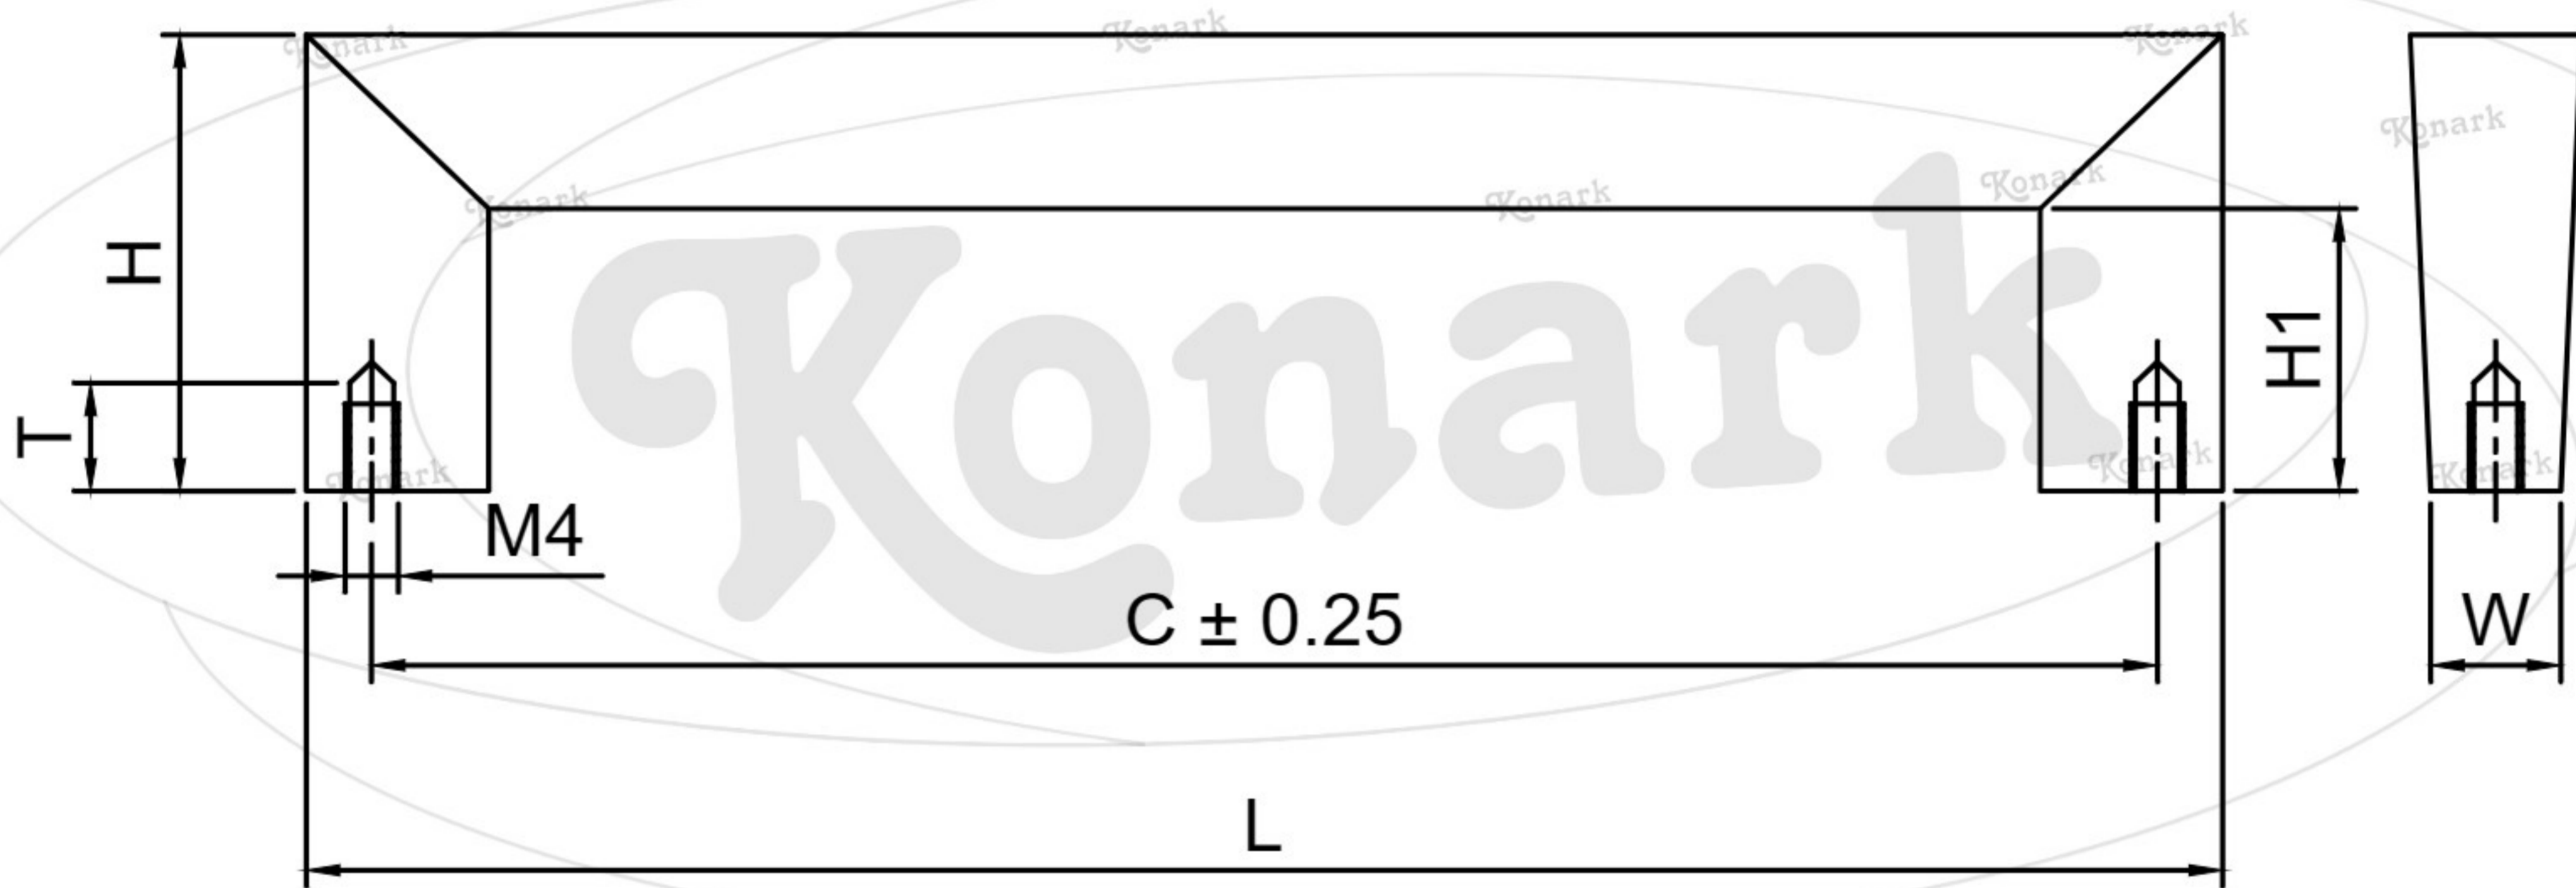

**Model : EFH-009**

Finish	Size	Product Code	C	L	H	W	H1	T
MT CP SP MC BM RG BA CA	<b>96mm</b>	EFH-009 96	96	103	25	9	15	10

**FINISH:**

MT	CP	SP	MC	BM	RG	BA	CA
							
Matt	Chrome	Satin	Matt Chrome	Black Matt	Rose Gold	Brass Antique	Copper Antique