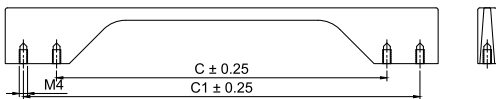

Model : KFH-033

Size	Product Code	C
96mm	KFH-033 96	96
160mm	KFH-033 128	160
224mm	KFH-033 160	224