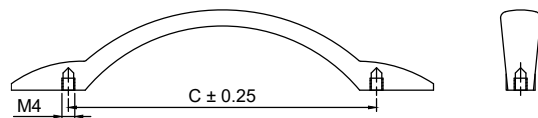

Model : KFH-032

Size	Product Code	C
96mm	KFH-032 96	96
128mm	KFH-032 128	128
160mm	KFH-032 160	160