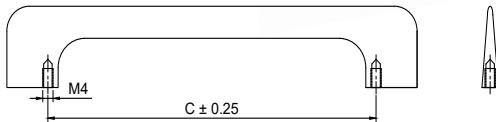

Model : KFH-003

Size	Product Code	C
96mm	KFH-003 96	96
★ 160mm	KFH-003 160	160
224mm	KFH-003 224	224
288mm	KFH-003 288	288