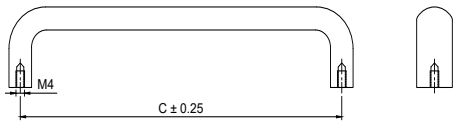

SCRATCH
RESISTANCE

FINGERPRINT
RESISTANCE

OLEOPHOBIC
COATING

Model : KFH-001

Size	Product Code	C
64mm	KFH-001 64	64
96mm	KFH-001 96	96
★ 128mm	KFH-001 128	128
160mm	KFH-001 160	160
★ 224mm	KFH-001 224	224
256mm	KFH-001 256	256
288mm	KFH-001 288	288

Model : KFH-002

Size	Product Code	C
★ 64mm	KFH-002 64	64
★ 96mm	KFH-002 96	96
★ 128mm	KFH-002 128	128
★ 160mm	KFH-002 160	160
192mm	KFH-002 192	192
224mm	KFH-002 224	224
288mm	KFH-002 288	288

Model : KFH-003