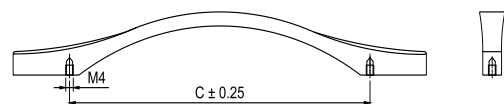

Model : KFH-029

Size	Product Code	C
★ 96mm	KFH-029 96	96
★ 160mm	KFH-029 160	160
★ 224mm	KFH-029 224	224
288mm	KFH-029 288	288

Abs
●
○
●
○

Model : KFH-030

Size	Product Code	C
★ 96mm	KFH-030 96	96
★ 128mm	KFH-030 128	128
★ 160mm	KFH-030 160	160
★ 224mm	KFH-030 192	224
288mm	KFH-030 288	288