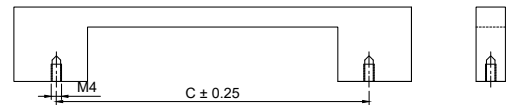

Model : KFH-002

Size	Product Code	C
★ 64mm	KFH-002 64	64
★ 96mm	KFH-002 96	96
★ 128mm	KFH-002 128	128
★ 160mm	KFH-002 160	160
192mm	KFH-002 192	192
224mm	KFH-002 224	224
288mm	KFH-002 288	288