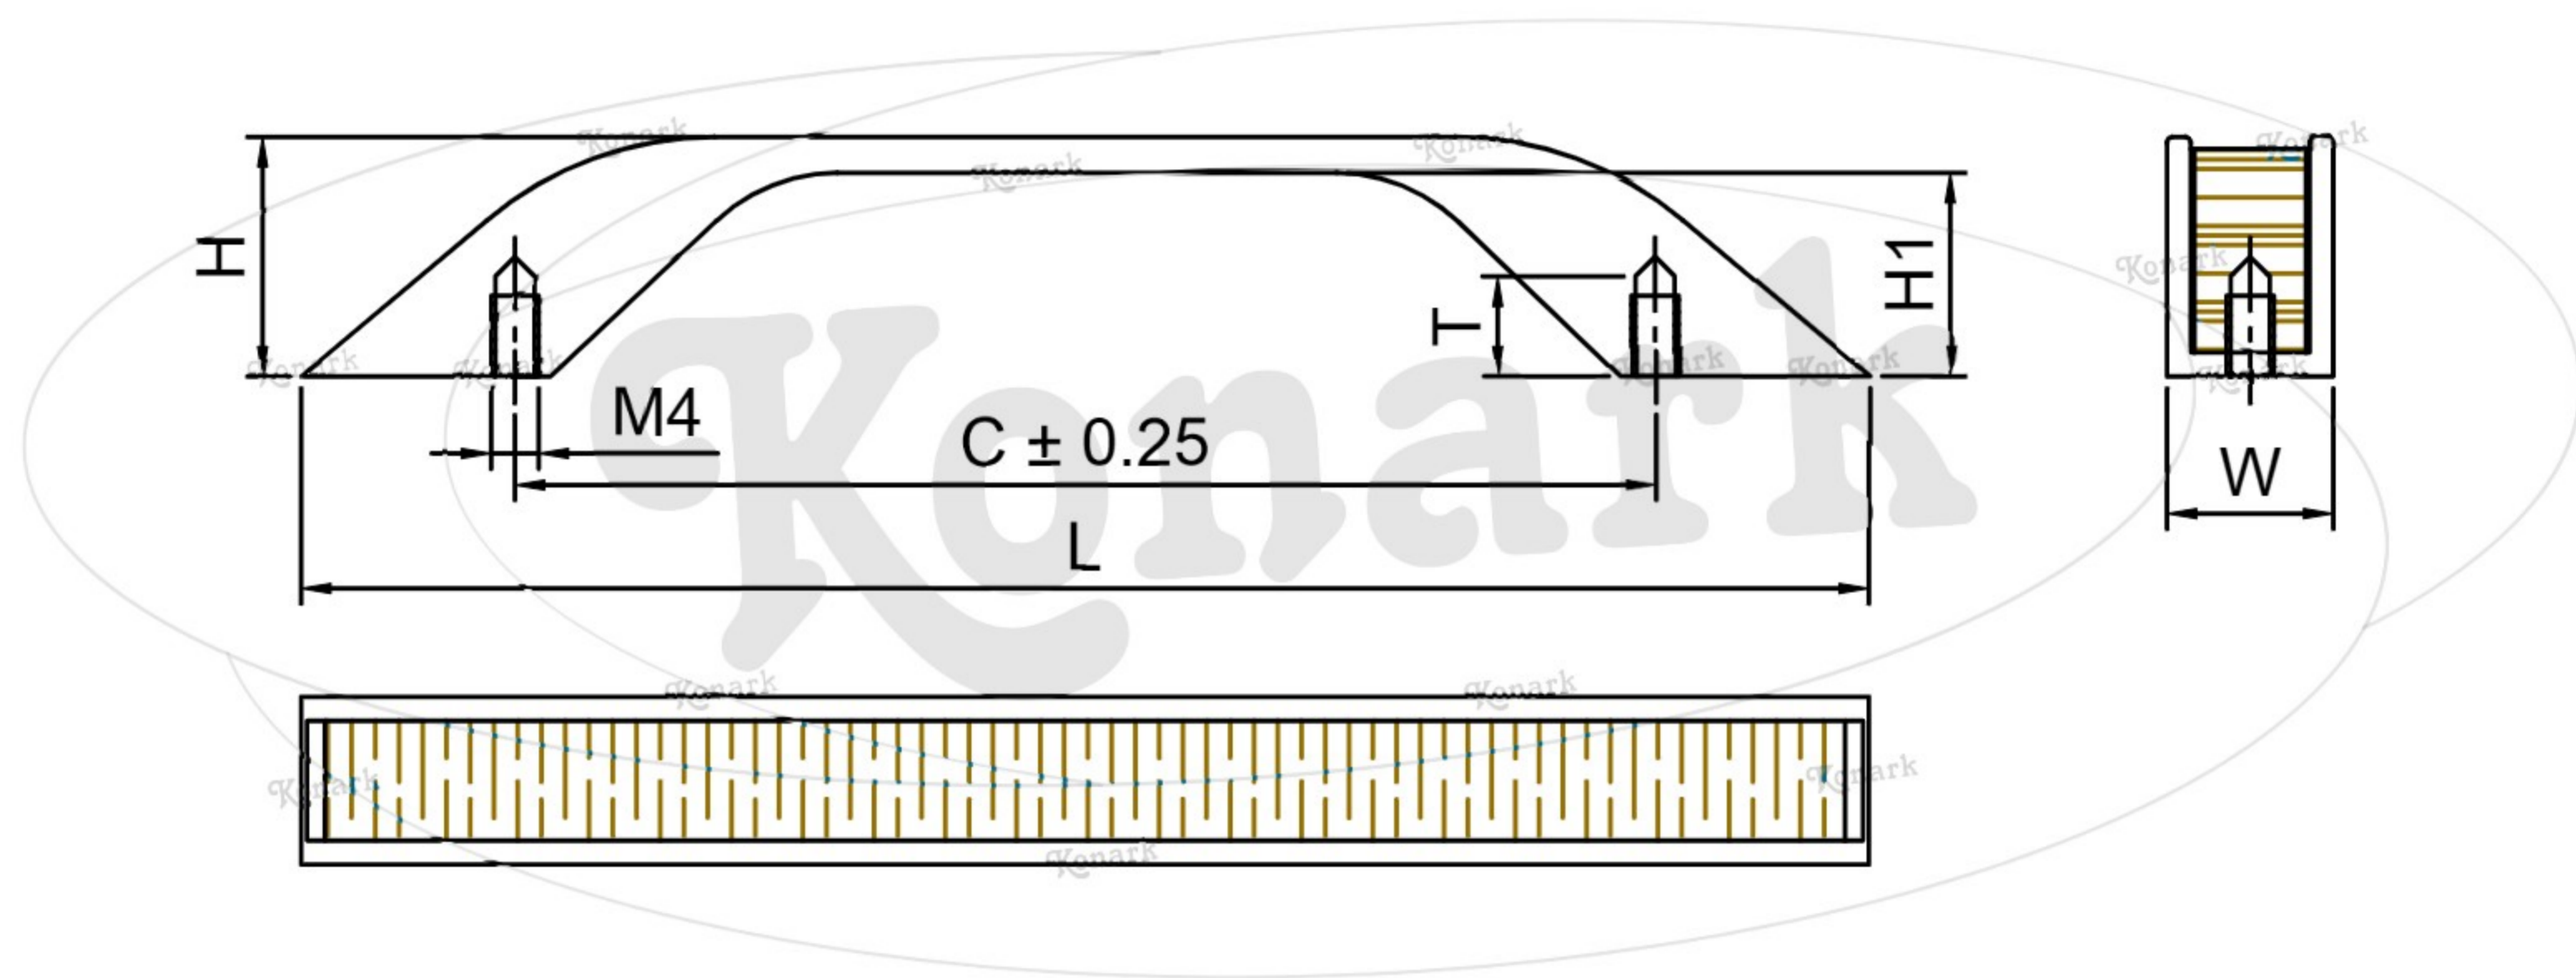

Model : KFH-011

Finish	Size	Product Code	C	L	H	W	H1	T
MT	96mm	KFH-011 96	96	132	20	14	17	8
CP	160mm	KFH-011 160	160	198	22	16	17	8
SP								
MC								
BM								
RG								
BA								
CA								