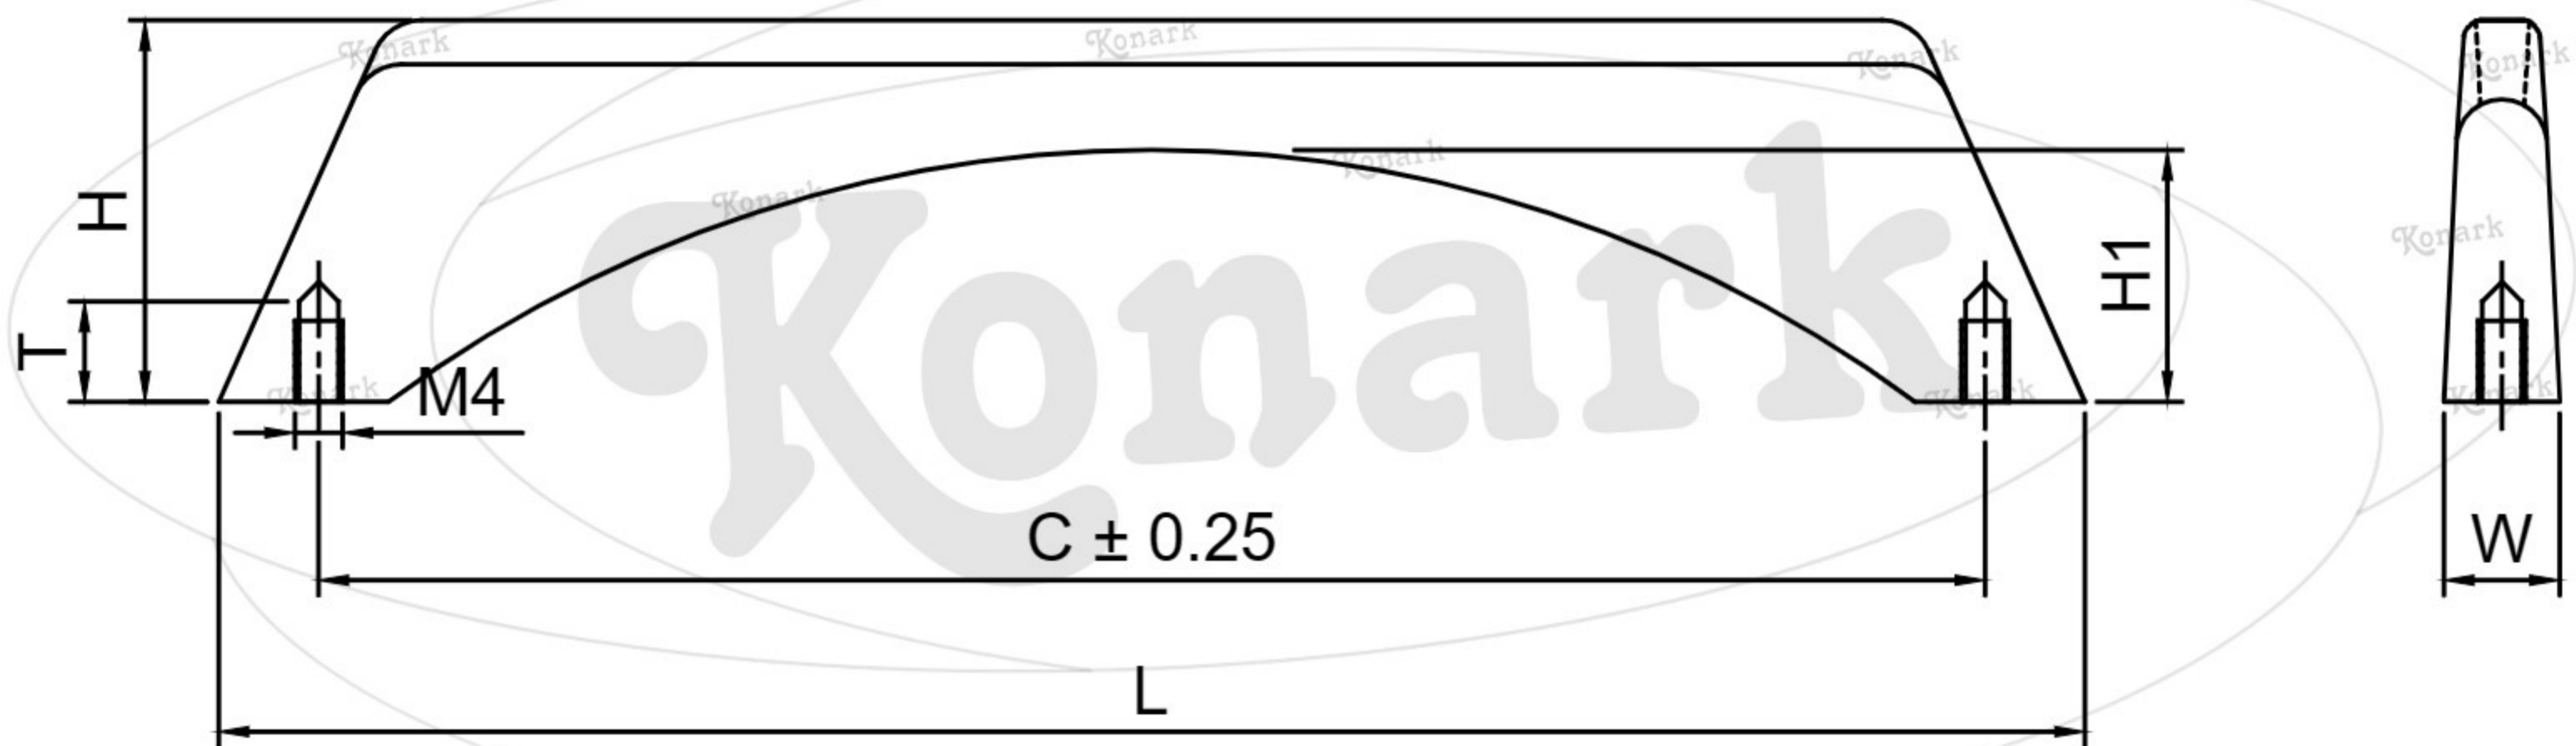

Model : KFH-013

Finish	Size	Product Code	C	L	H	W	H1	T
MT	128mm	KFH-013 128	96	145	30	9	19	9
CP	224mm	KFH-013 224	224	245	34	10	22	10
SP								
MC								
BM								
RG								
BA								
CA								