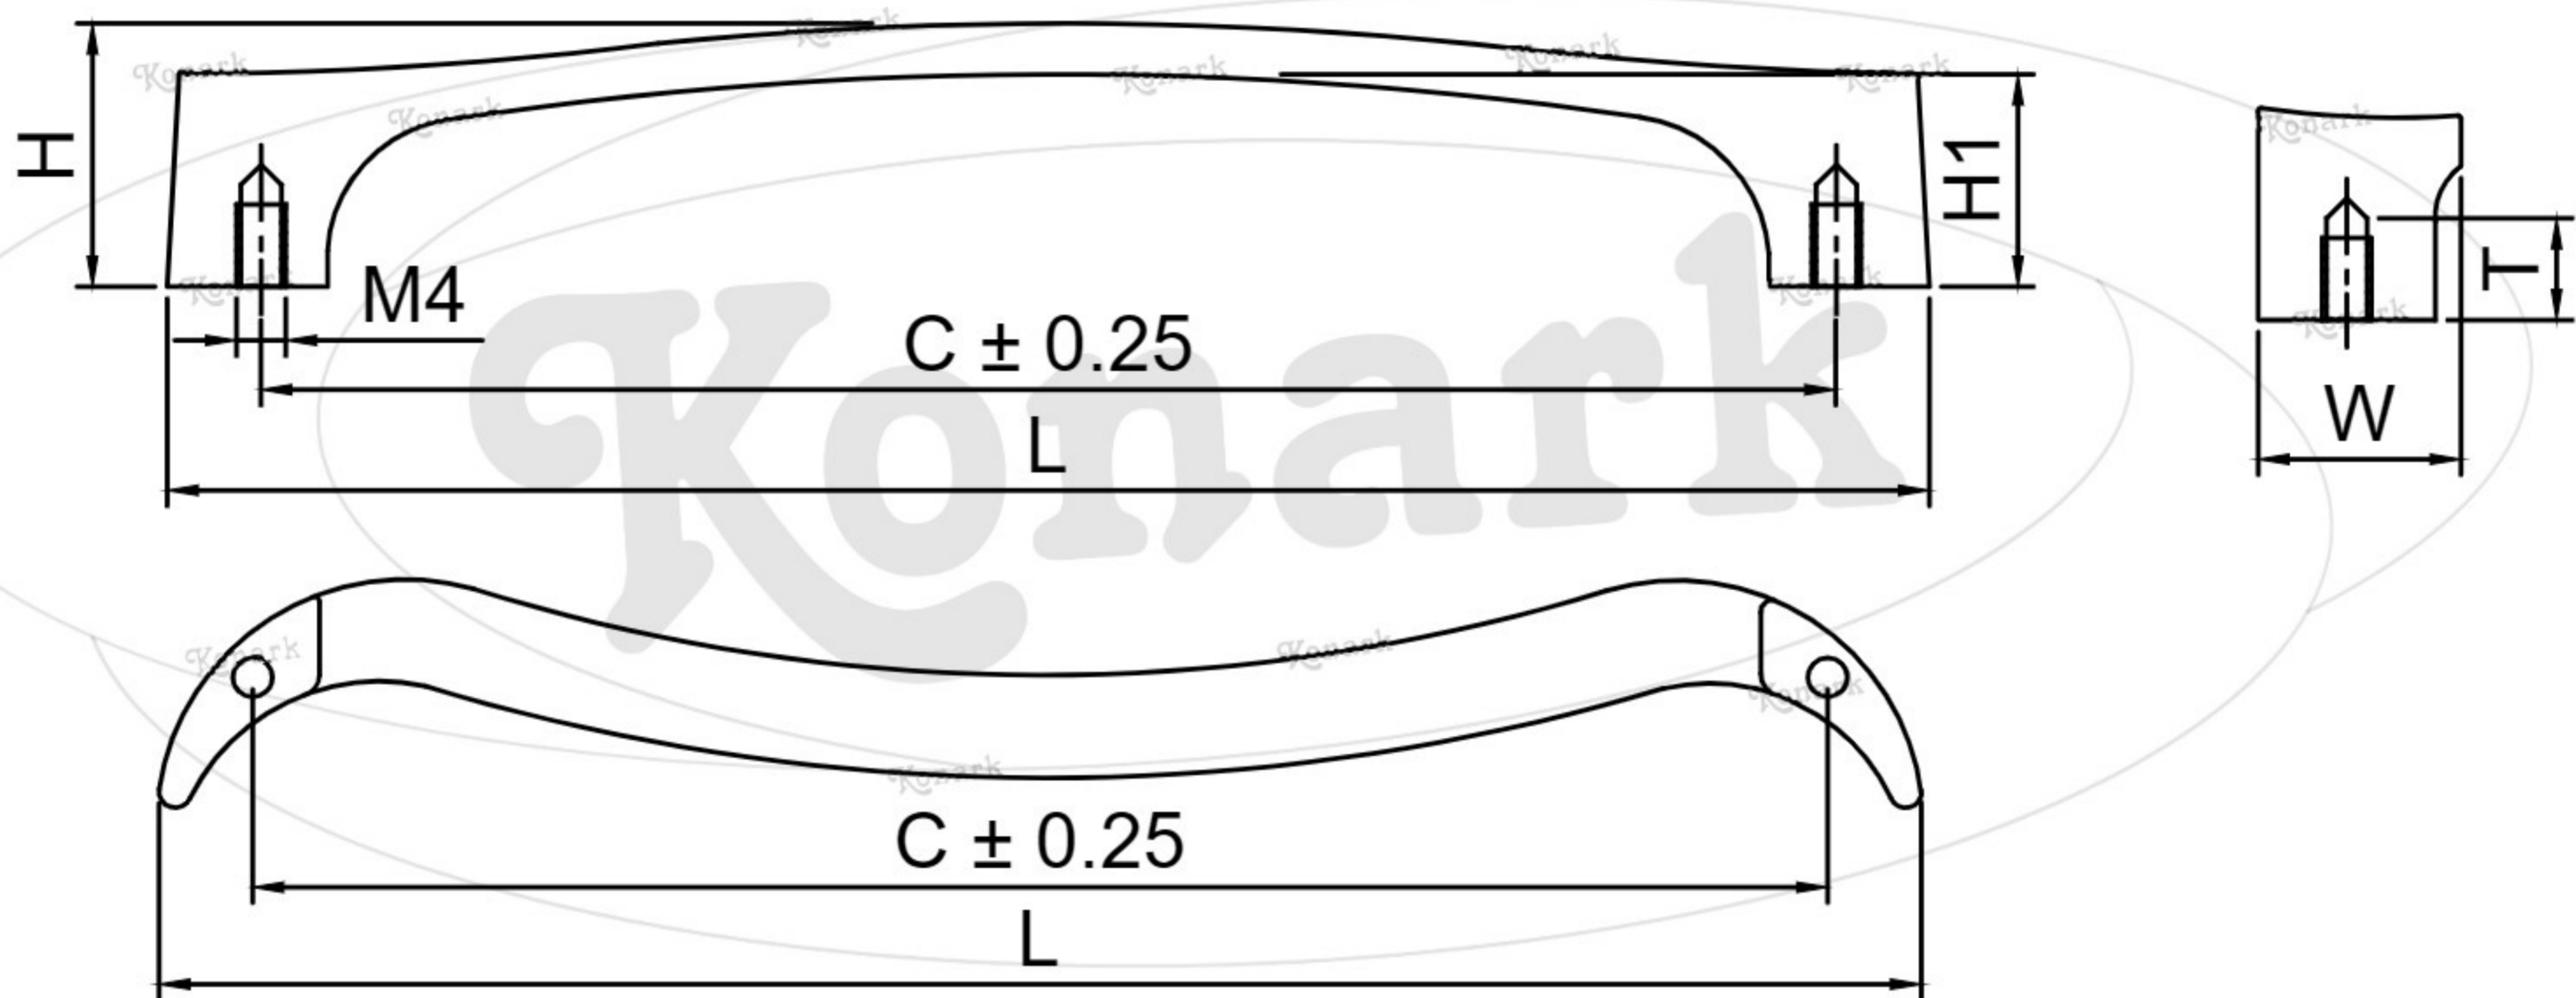

Model : KFH-016

Finish	Size	Product Code	C	L	H	W	H1	T
MT	160mm	KFH-016 160	160	181	27	9	21	7
CP								0
SP								0
MC								0
BM								0
RG								0
BA								0
CA								0