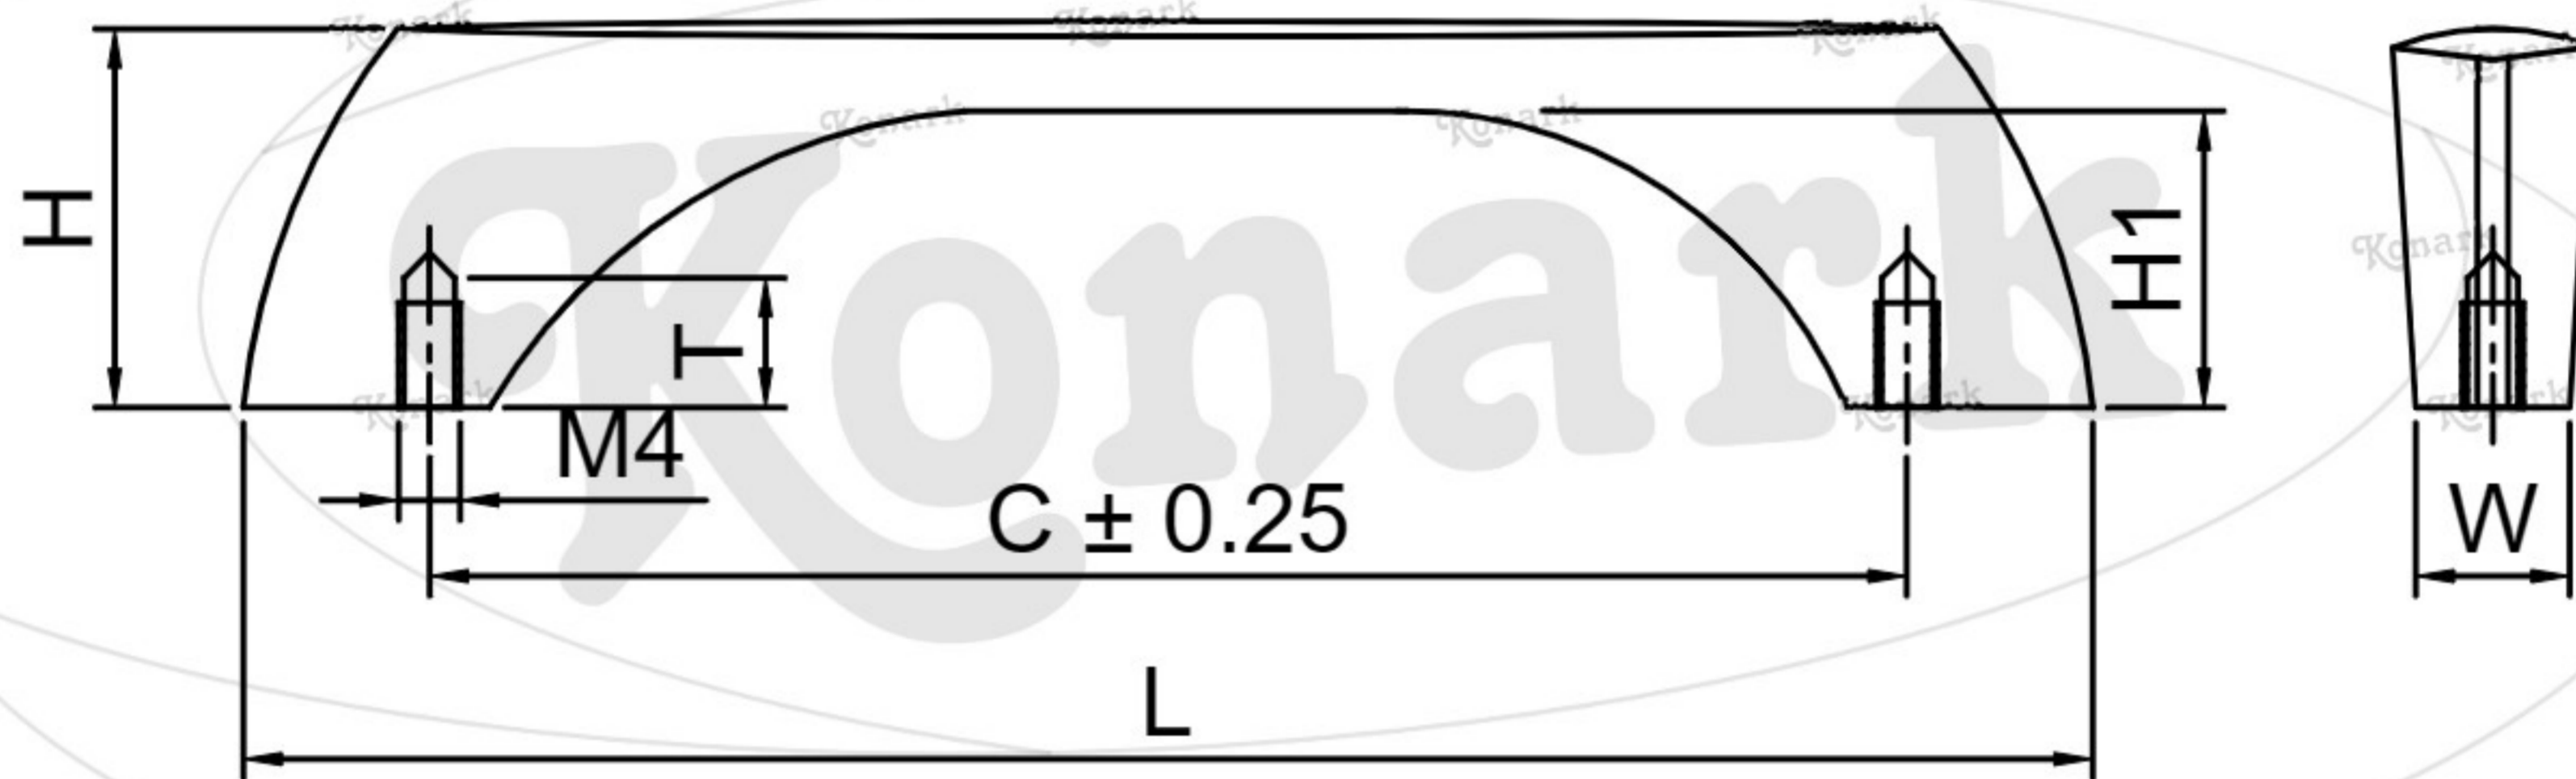

Model : KFH-019

Finish	Size	Product Code	C	L	H	W	H1	T
MT CP SP MC BM RG BA CA	96mm	KFH-019 96	96	120	24	13	19	7