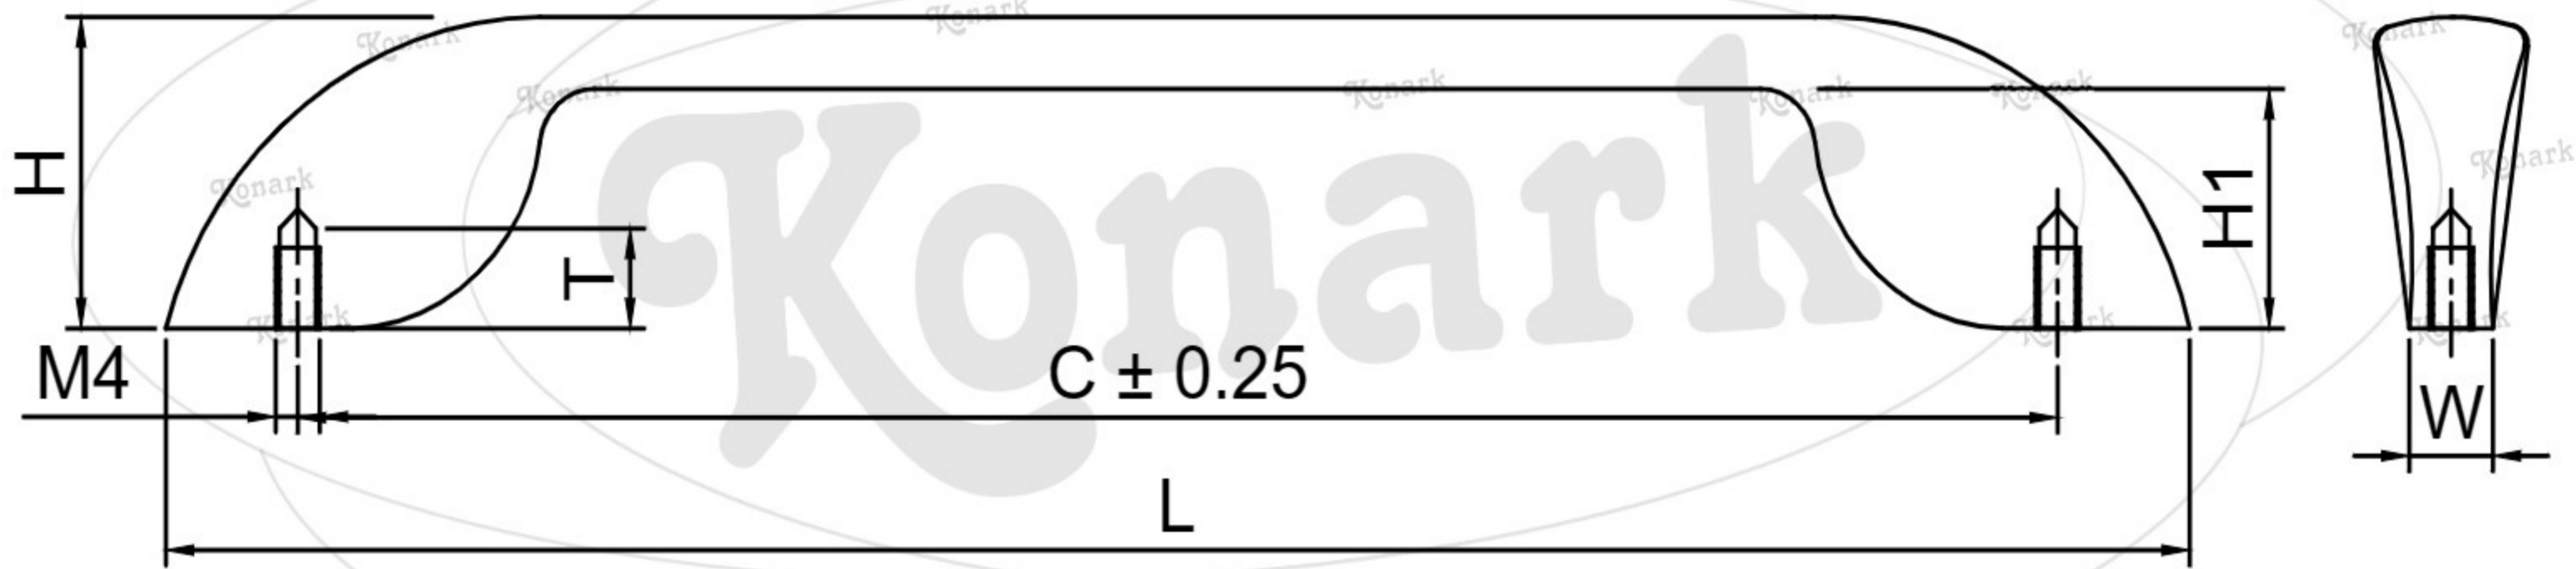

## Model : KFH-020

| Finish | Size  | Product Code | C   | L   | H  | W  | H1 | T |
|--------|-------|--------------|-----|-----|----|----|----|---|
| MT     | 160mm | KFH-020 160  | 160 | 184 | 26 | 15 | 20 | 8 |
| CP     | 224mm | KFH-020 224  | 224 | 251 | 28 | 15 | 21 | 8 |
| SP     |       |              |     |     |    |    |    |   |
| MC     |       |              |     |     |    |    |    |   |
| BM     |       |              |     |     |    |    |    |   |
| RG     |       |              |     |     |    |    |    |   |
| BA     |       |              |     |     |    |    |    |   |
| CA     |       |              |     |     |    |    |    |   |