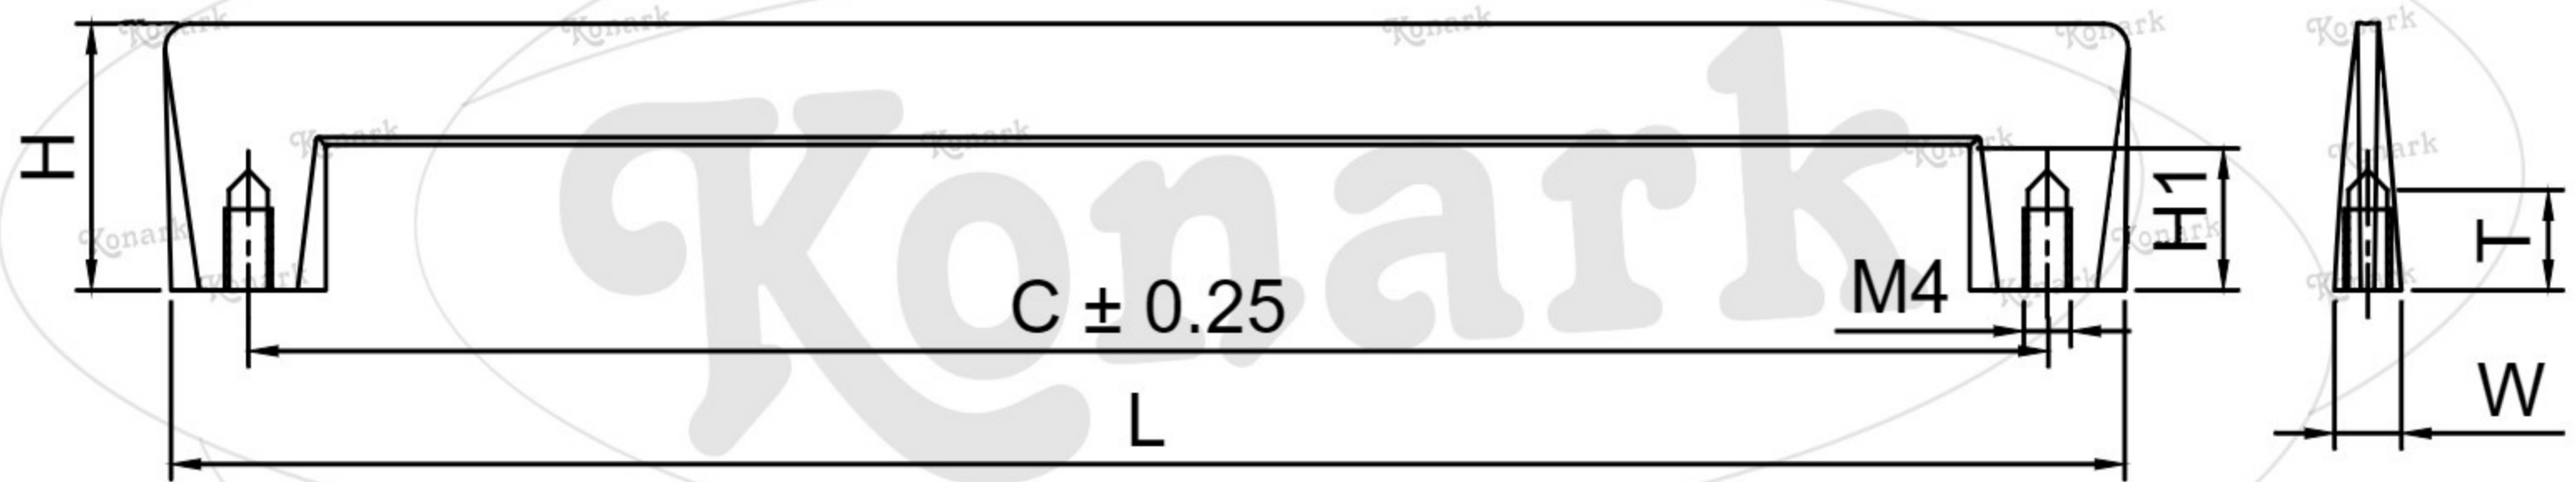

**Model : KFH-022**

| Finish | Size  | Product Code | C   | L   | H  | W | H1 | T |
|--------|-------|--------------|-----|-----|----|---|----|---|
| MT     | 256mm | KFH-022 256  | 256 | 277 | 37 | 5 | 18 | 5 |
| CP     |       |              |     |     |    |   |    |   |
| SP     |       |              |     |     |    |   |    |   |
| MC     |       |              |     |     |    |   |    |   |
| BM     |       |              |     |     |    |   |    |   |
| RG     |       |              |     |     |    |   |    |   |
| BA     |       |              |     |     |    |   |    |   |
| CA     |       |              |     |     |    |   |    |   |