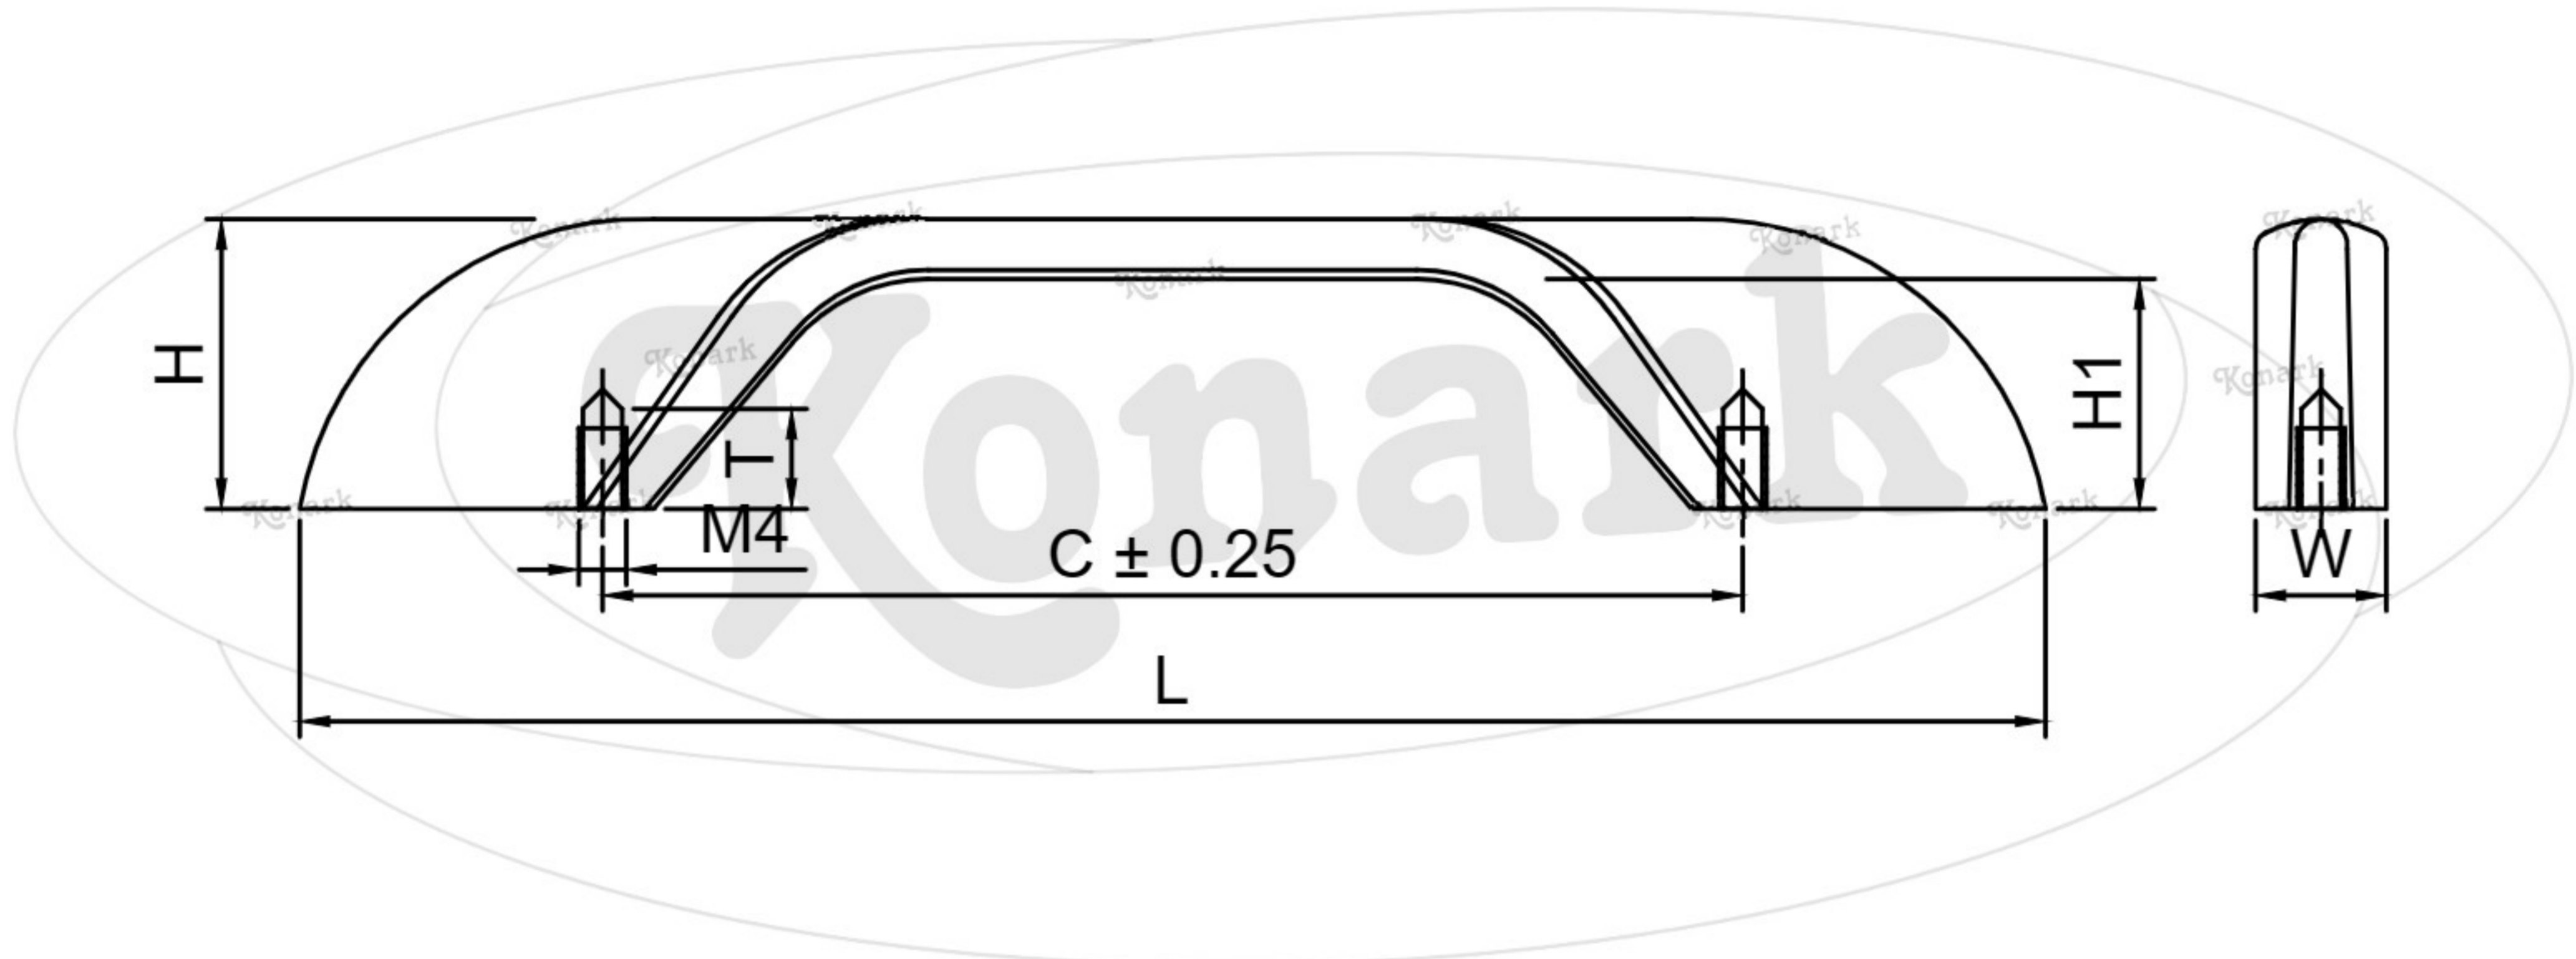

Model : KFH-027

| Finish | Size | Product Code | C | L | H | W | H1 | T |
|--------|-------|--------------|-----|-----|----|----|----|---|
| MT | 96mm | KFH-027 96 | 96 | 147 | 24 | 12 | 20 | 6 |
| CP | 128mm | KFH-027 128 | 128 | 177 | 24 | 9 | 19 | 6 |
| SP | 224mm | KFH-027 224 | 224 | 282 | 24 | 11 | 21 | 9 |
| MC | | | | | | | | |
| BM | | | | | | | | |
| RG | | | | | | | | |
| BA | | | | | | | | |
| CA | | | | | | | | |