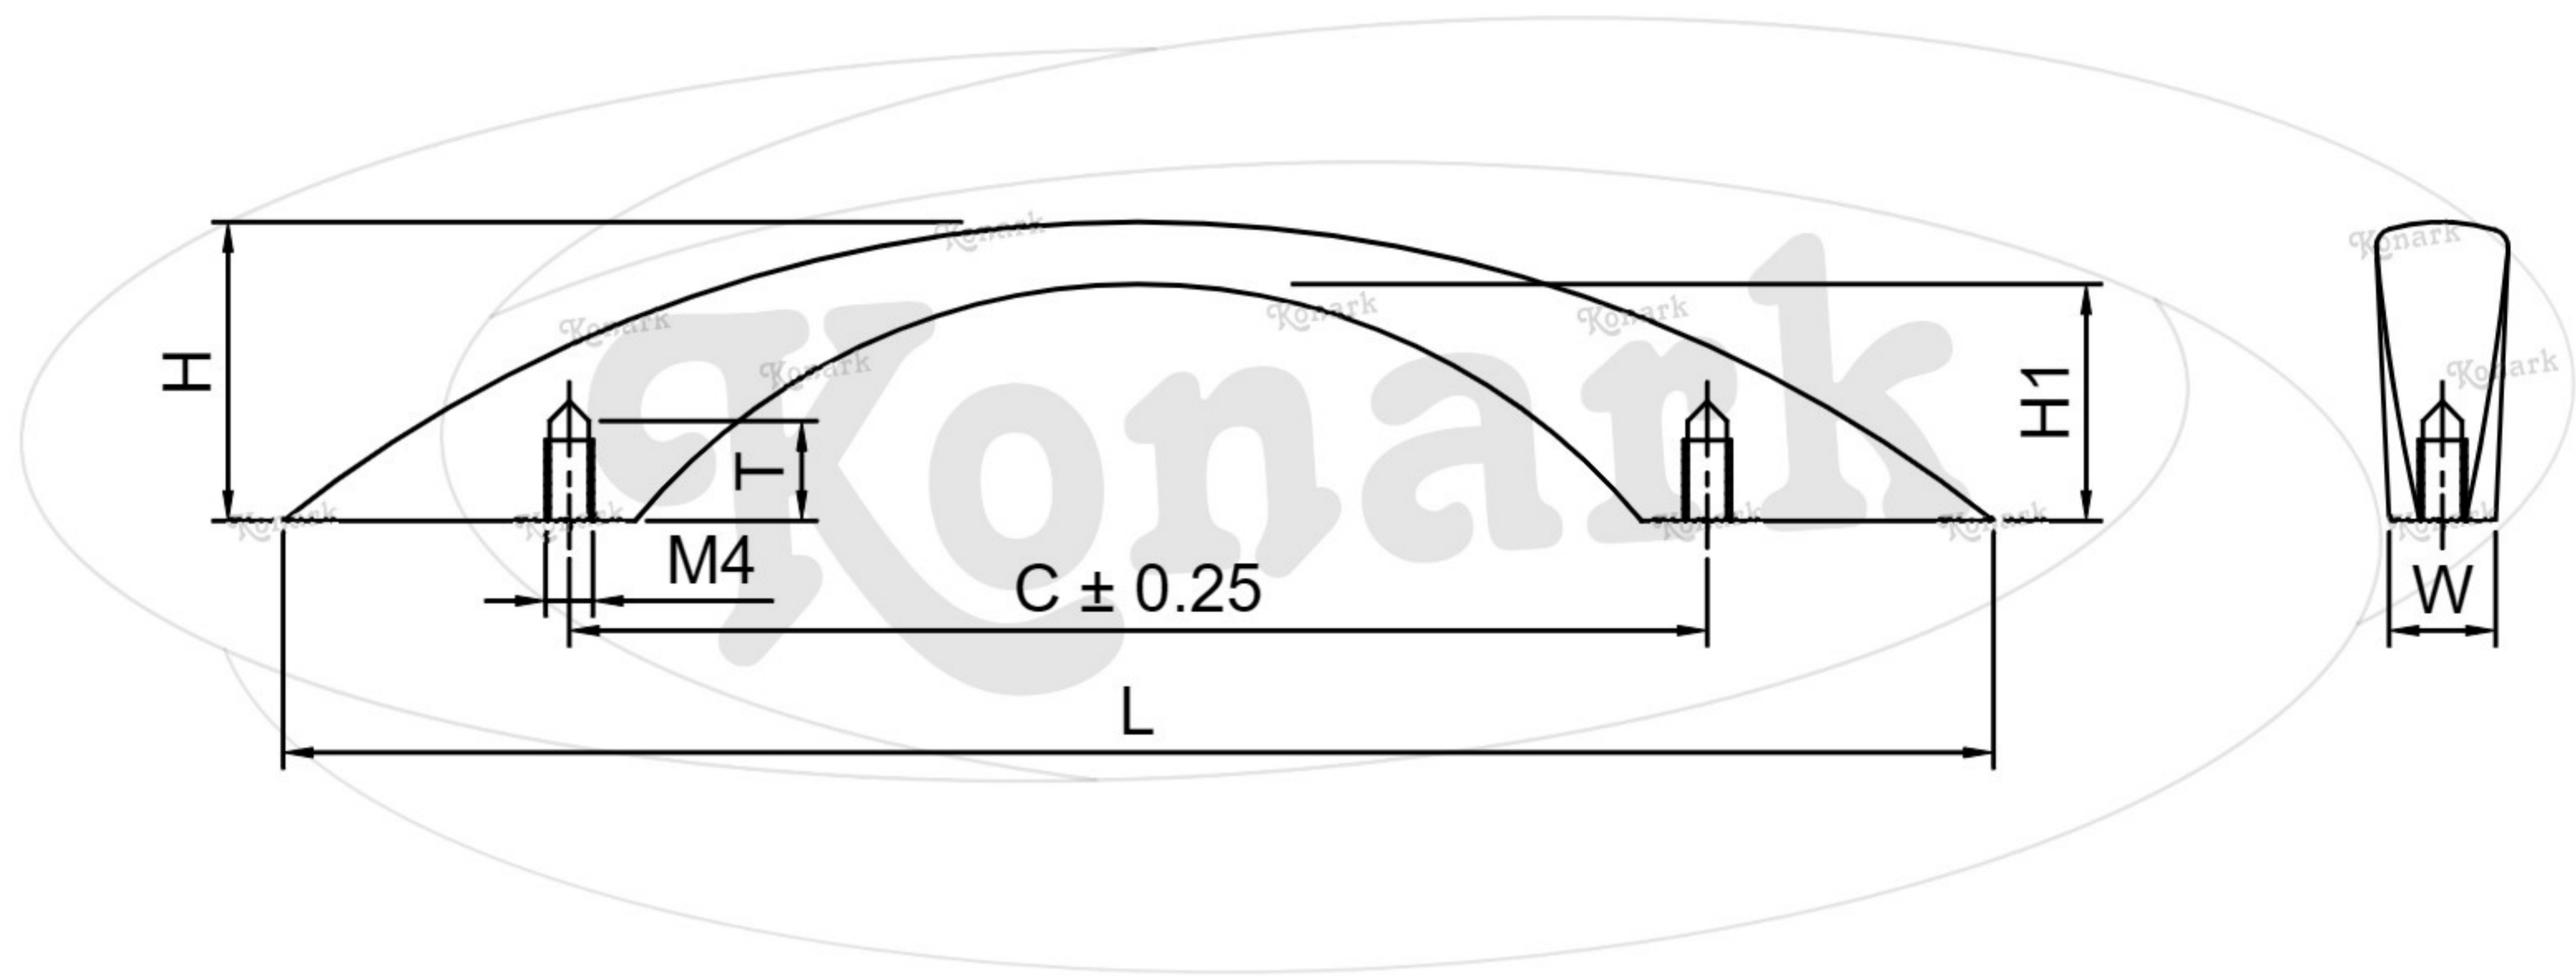

Model : KFH-028

Finish	Size	Product Code	C	L	H	W	H1	T
MT	128mm	KFH-028 128	128	177	27	12	21	8
CP								
SP								
MC								
BM								
RG								
BA								
CA								

FINISH:

MT	CP	SP	MC	BM	RG	BA	CA
							
Matt	Chrome	Satin	Matt Chrome	Black Matt	Rose Gold	Brass Antique	Copper Antique