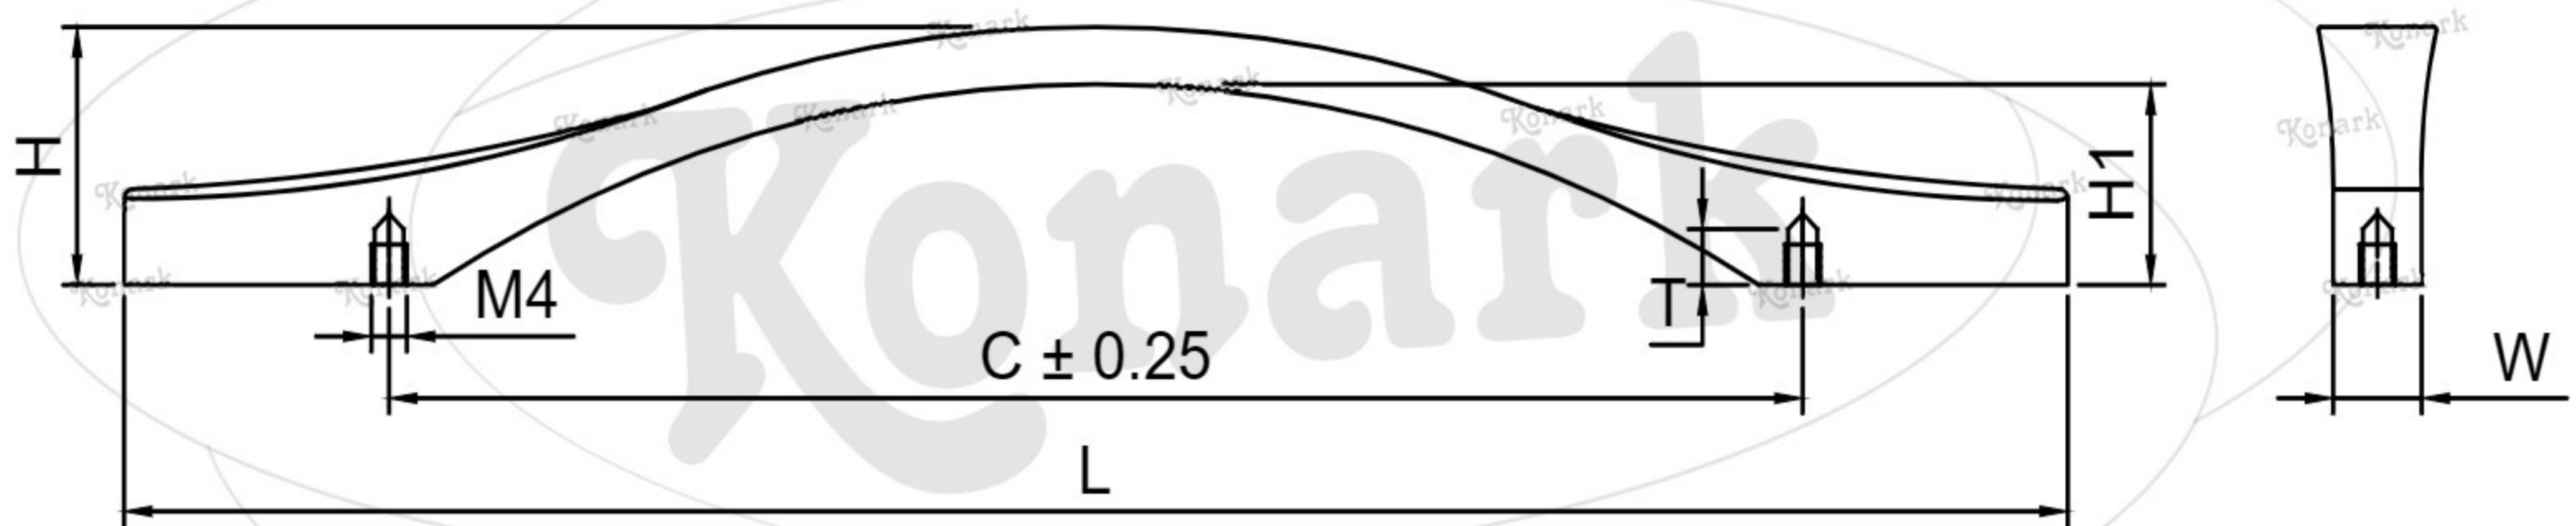

Model : KFH-030

Finish	Size	Product Code	C	L	H	W	H1	T
MT	160mm	KFH-030 160	160	220	27	14	21	8
CP	224mm	KFH-030 224	224	286	28	14	21	8
SP								
MC								
BM								
RG								
BA								
CA								

FINISH: