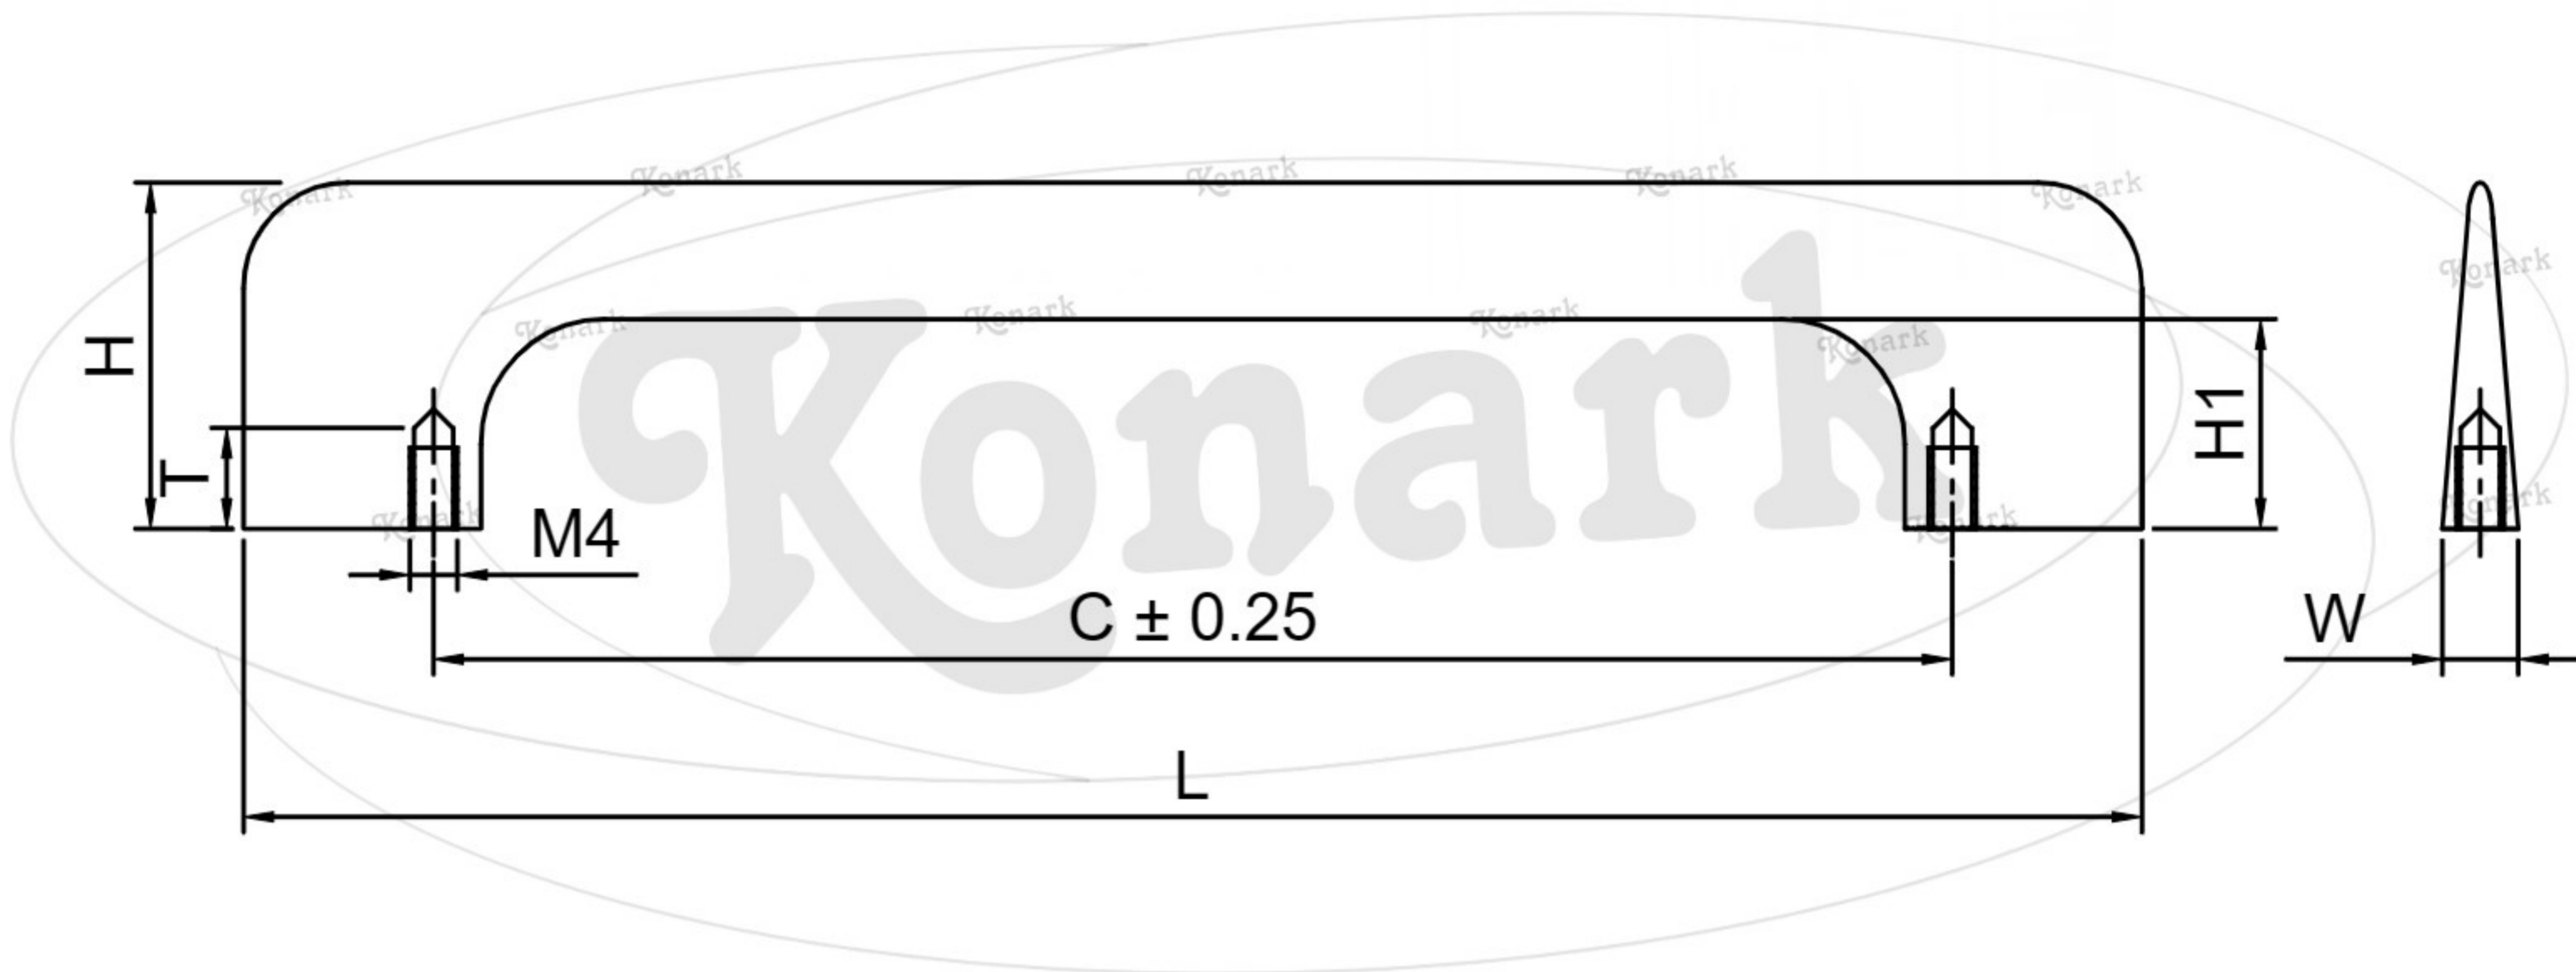

Model : KFH-003

Finish	Size	Product Code	C	L	H	W	H1	T
MT CP SP MC BM RG BA CA	160mm	KFH-003 160	160	199	36	7	22	10

FINISH:

MT	CP	SP	MC	BM	RG	BA	CA
							
Matt	Chrome	Satin	Matt Chrome	Black Matt	Rose Gold	Brass Antique	Copper Antique