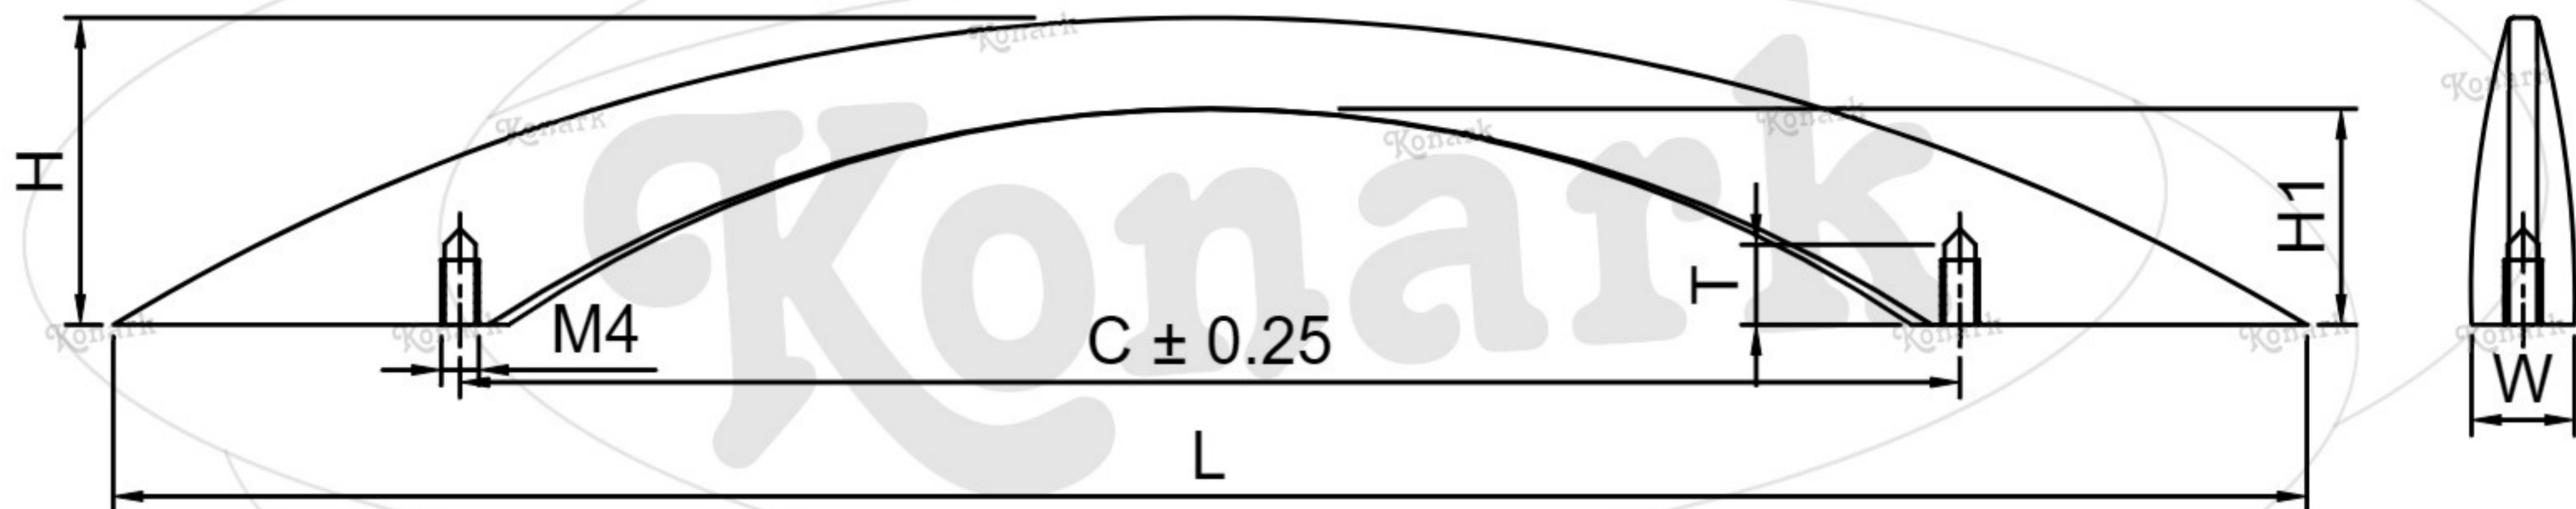

Model : KFH-035

Finish	Size	Product Code	C	L	H	W	H1	T
MT	160mm	KFH-035 160	160	234	32	9	22	6
CP								
SP								
MC								
BM								
RG								
BA								
CA								

FINISH:

MT	CP	SP	MC	BM	RG	BA	CA
							
Matt	Chrome	Satin	Matt Chrome	Black Matt	Rose Gold	Brass Antique	Copper Antique