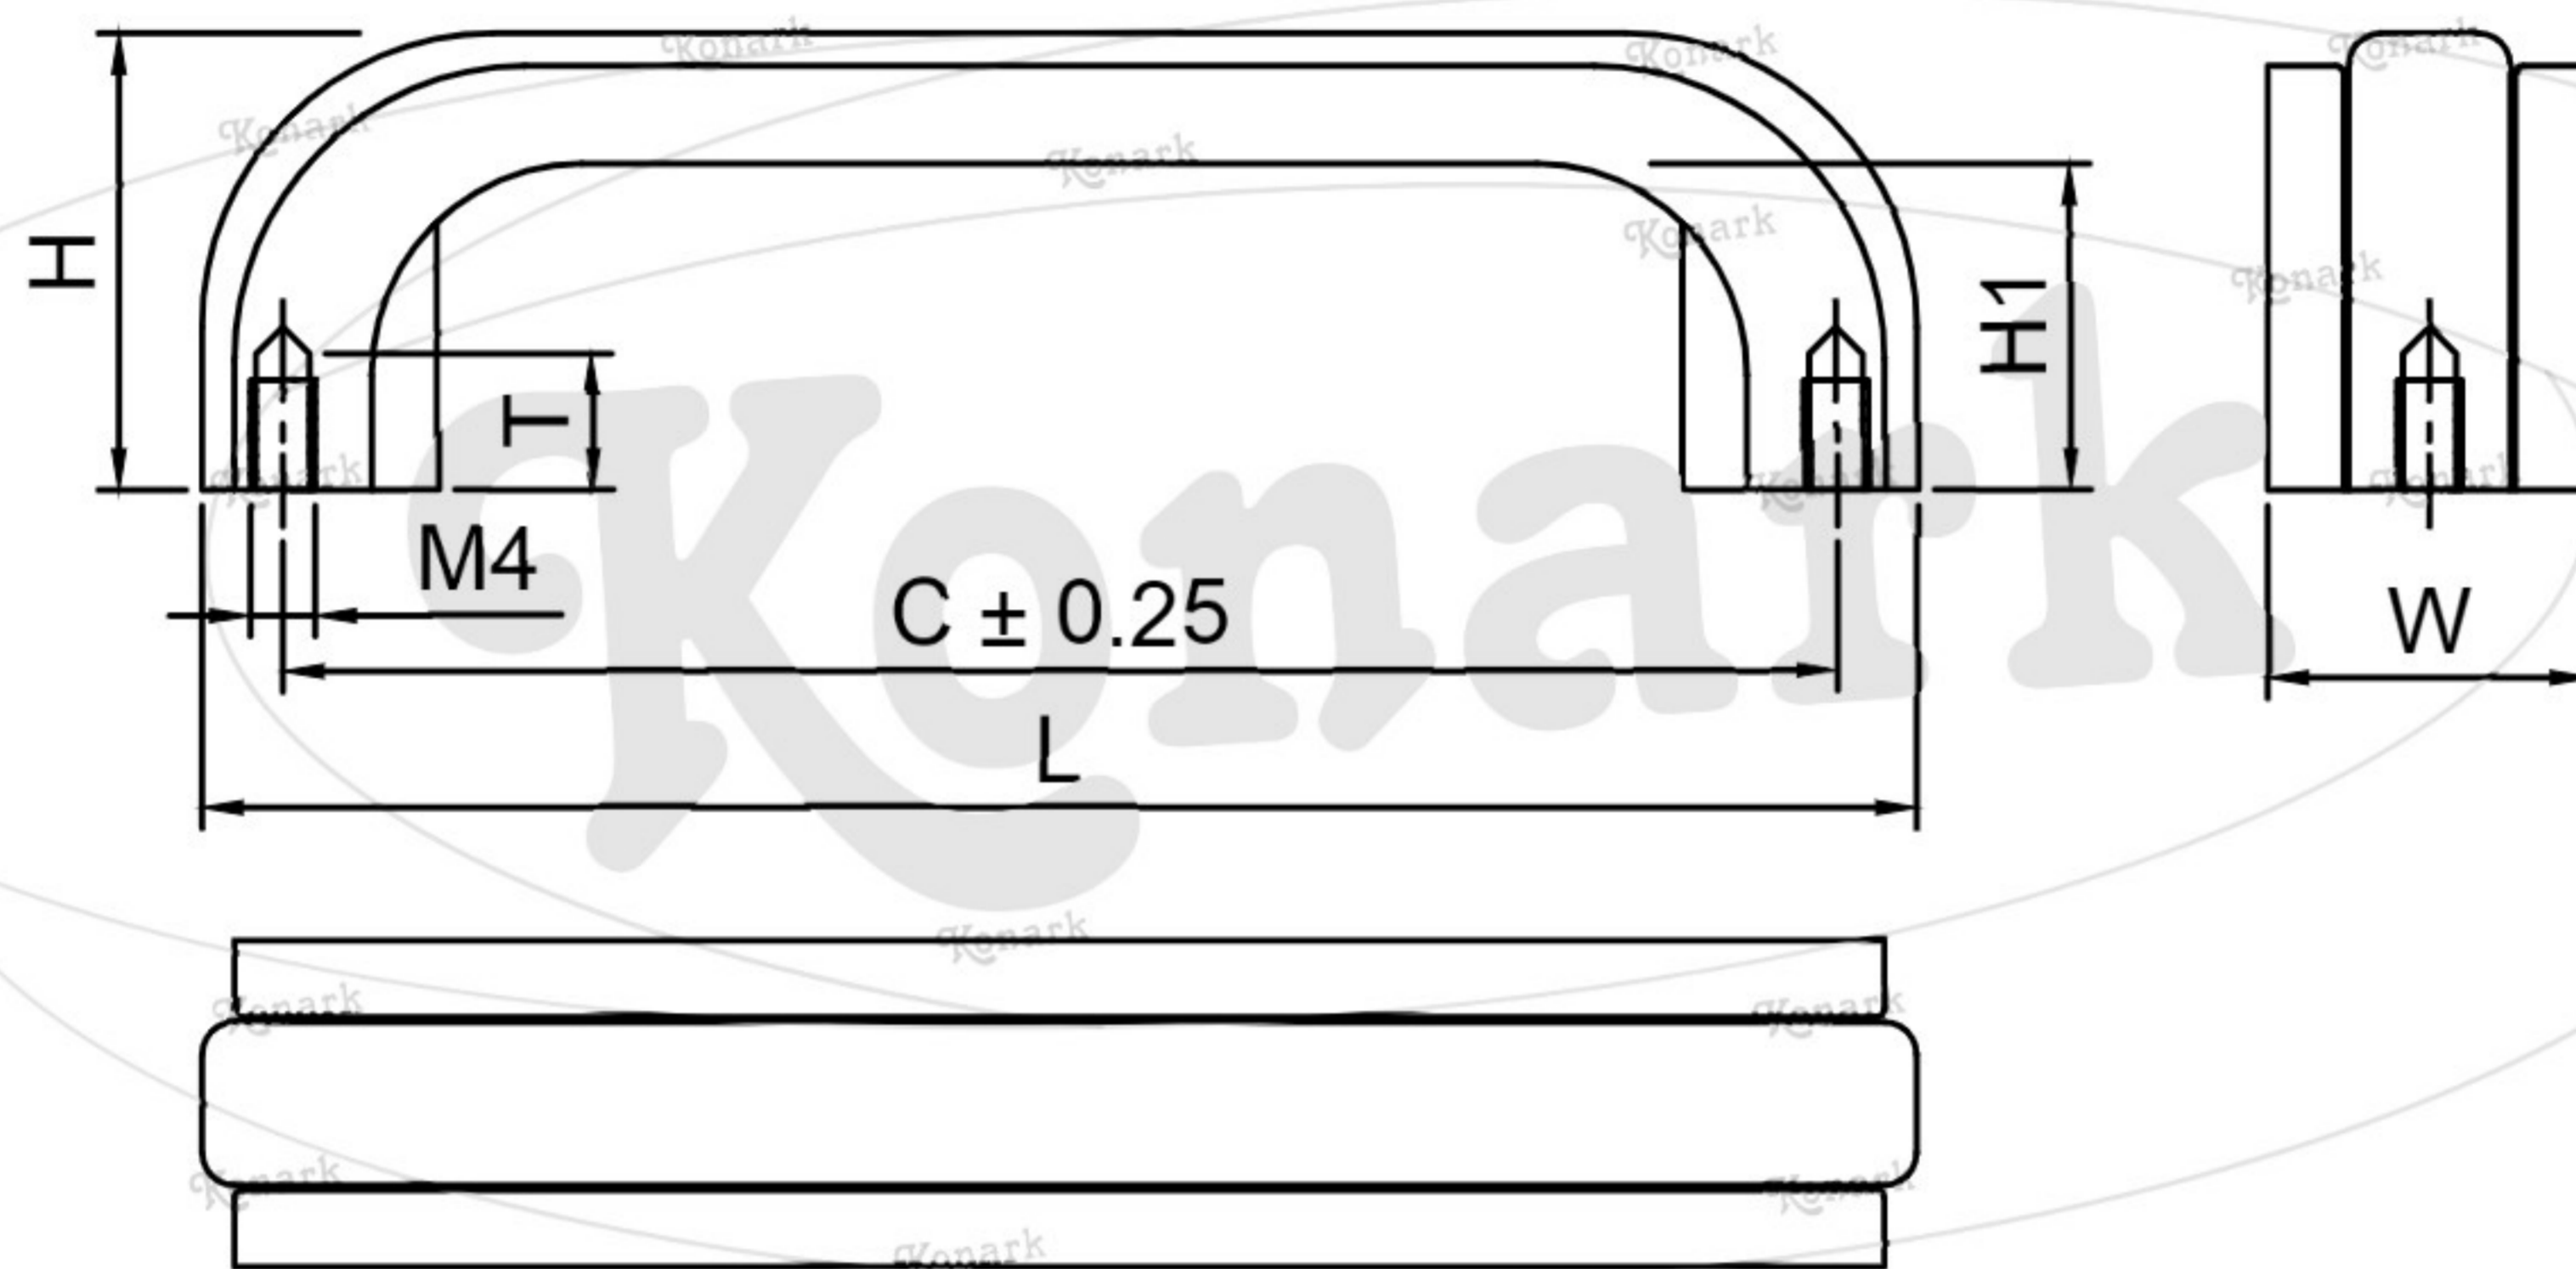

Model : KFH-036

Finish	Size	Product Code	C	L	H	W	H1	T
MT CP SP MC BM RG BA CA	96mm	KFH-036 96	96	106	28	20	20	7