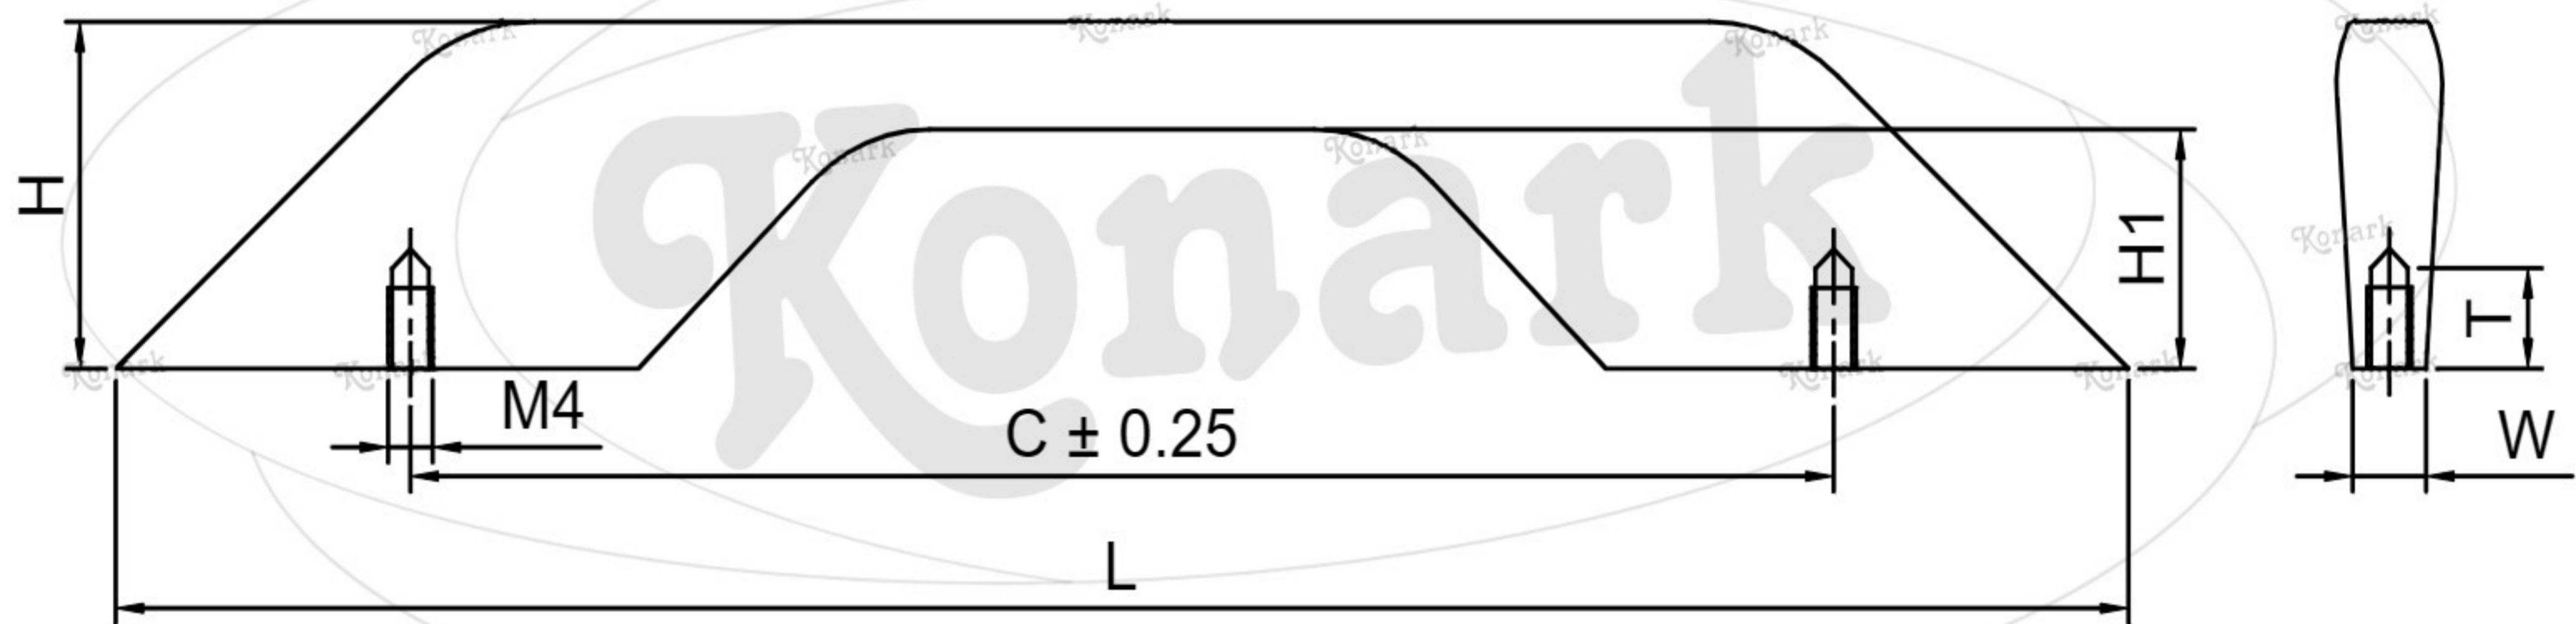

Model : KFH-037

| Finish | Size | Product Code | C | L | H | W | H1 | T |
|--------|-------|--------------|-----|-----|----|---|----|----|
| MT | 128mm | KFH-037 128 | 128 | 181 | 29 | 7 | 20 | 9 |
| CP | 224mm | KFH-037 224 | 224 | 276 | 32 | 8 | 23 | 10 |
| SP | | | | | | | | |
| MC | | | | | | | | |
| BM | | | | | | | | |
| RG | | | | | | | | |
| BA | | | | | | | | |
| CA | | | | | | | | |