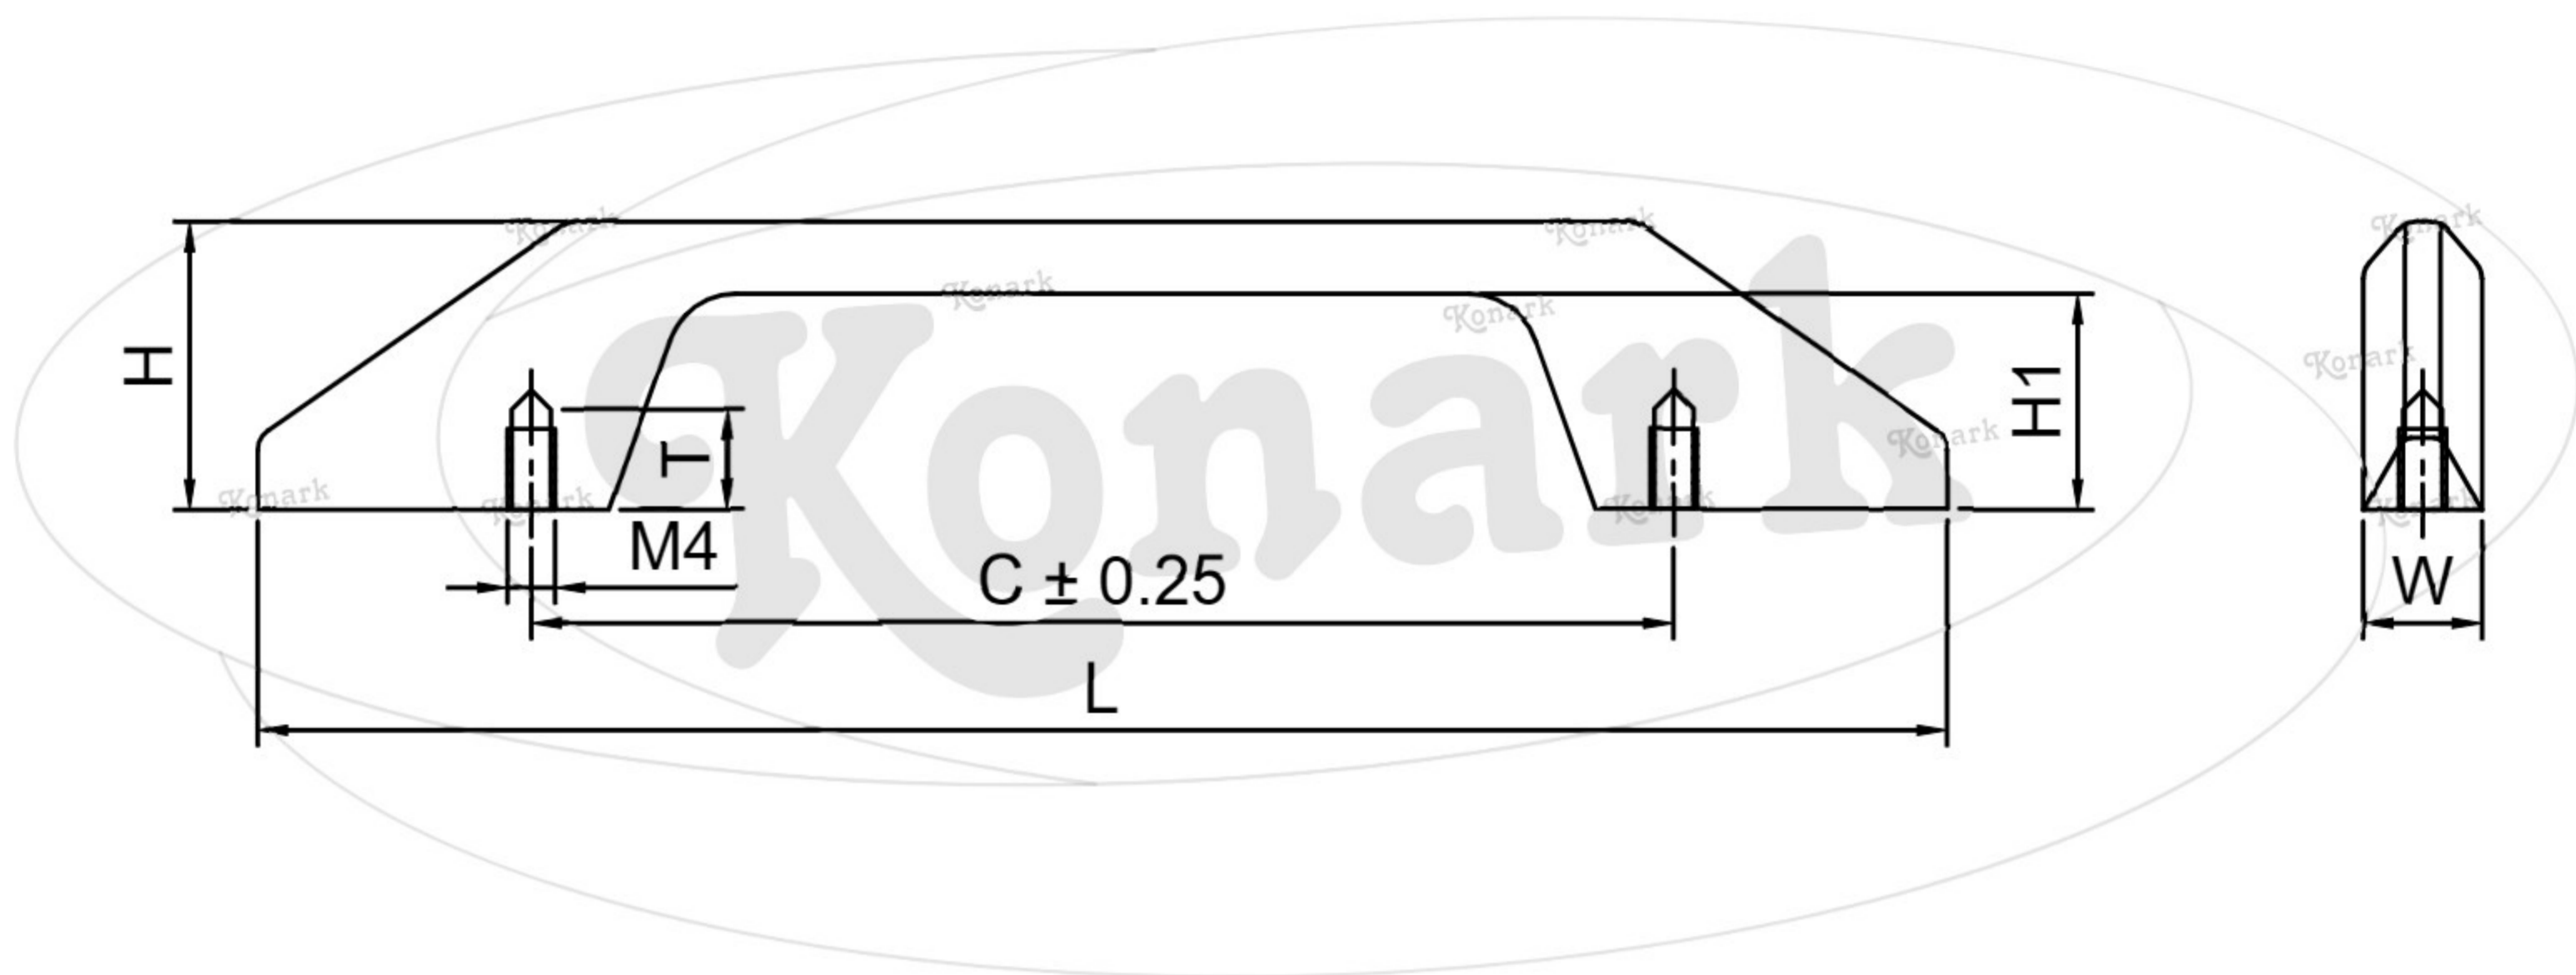

Model : KFH-039

Finish	Size	Product Code	C	L	H	W	H1	T
MT CP SP MC BM RG BA CA	96mm	KFH-039 96	96	142	25	9	19	7

**FINISH:**

MT	CP	SP	MC	BM	RG	BA	CA
							
Matt	Chrome	Satin	Matt Chrome	Black Matt	Rose Gold	Brass Antique	Copper Antique