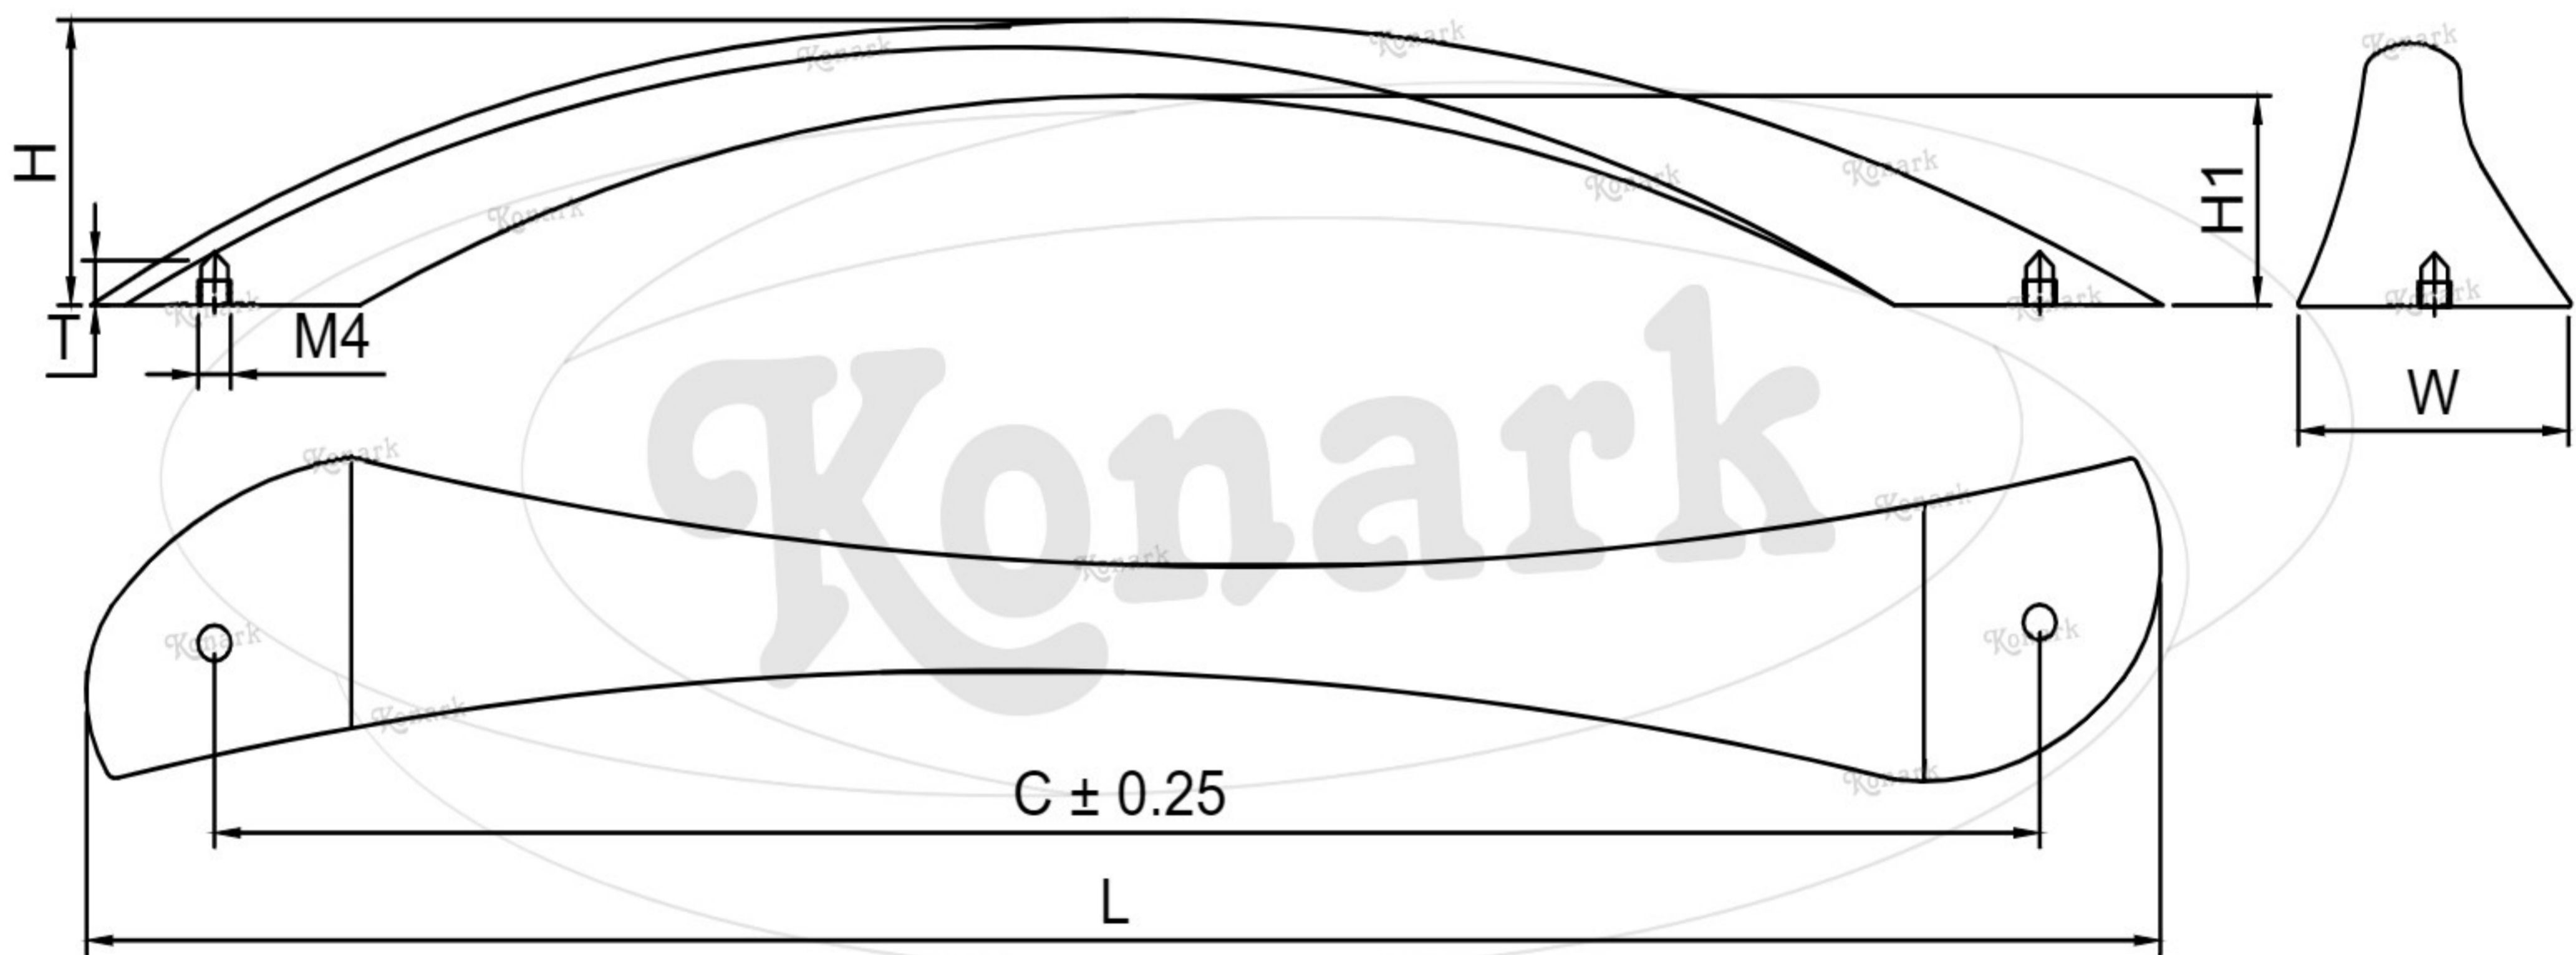

Model : KFH-041

Finish	Size	Product Code	C	L	H	W	H1	T
MT	224mm	KFH-041 224	224	255	30	32	22	6
CP								
SP								
MC								
BM								
RG								
BA								
CA								