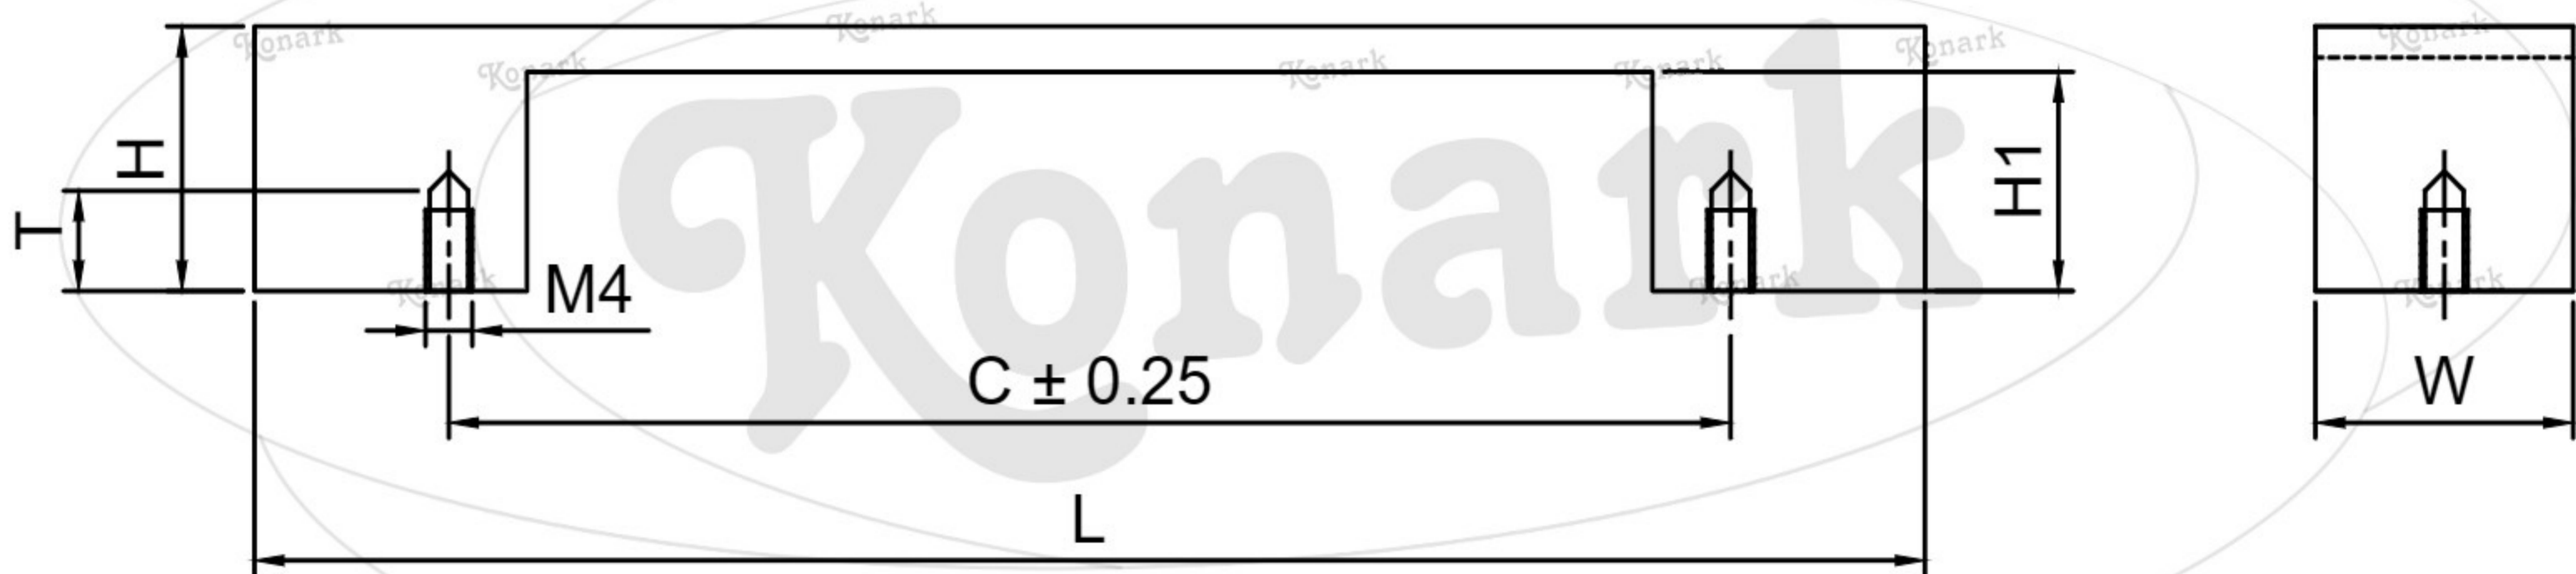

Model : KFH-004

| Finish | Size | Product Code | C | L | H | W | H1 | T |
|--|-------|--------------|-----|-----|----|----|----|---|
| MT CP SP MC BM RG BA CA | 87mm | KFH-004 87 | 87 | 114 | 18 | 18 | 15 | 8 |
| | 128mm | KFH-004 128 | 128 | 155 | 18 | 19 | 14 | 8 |