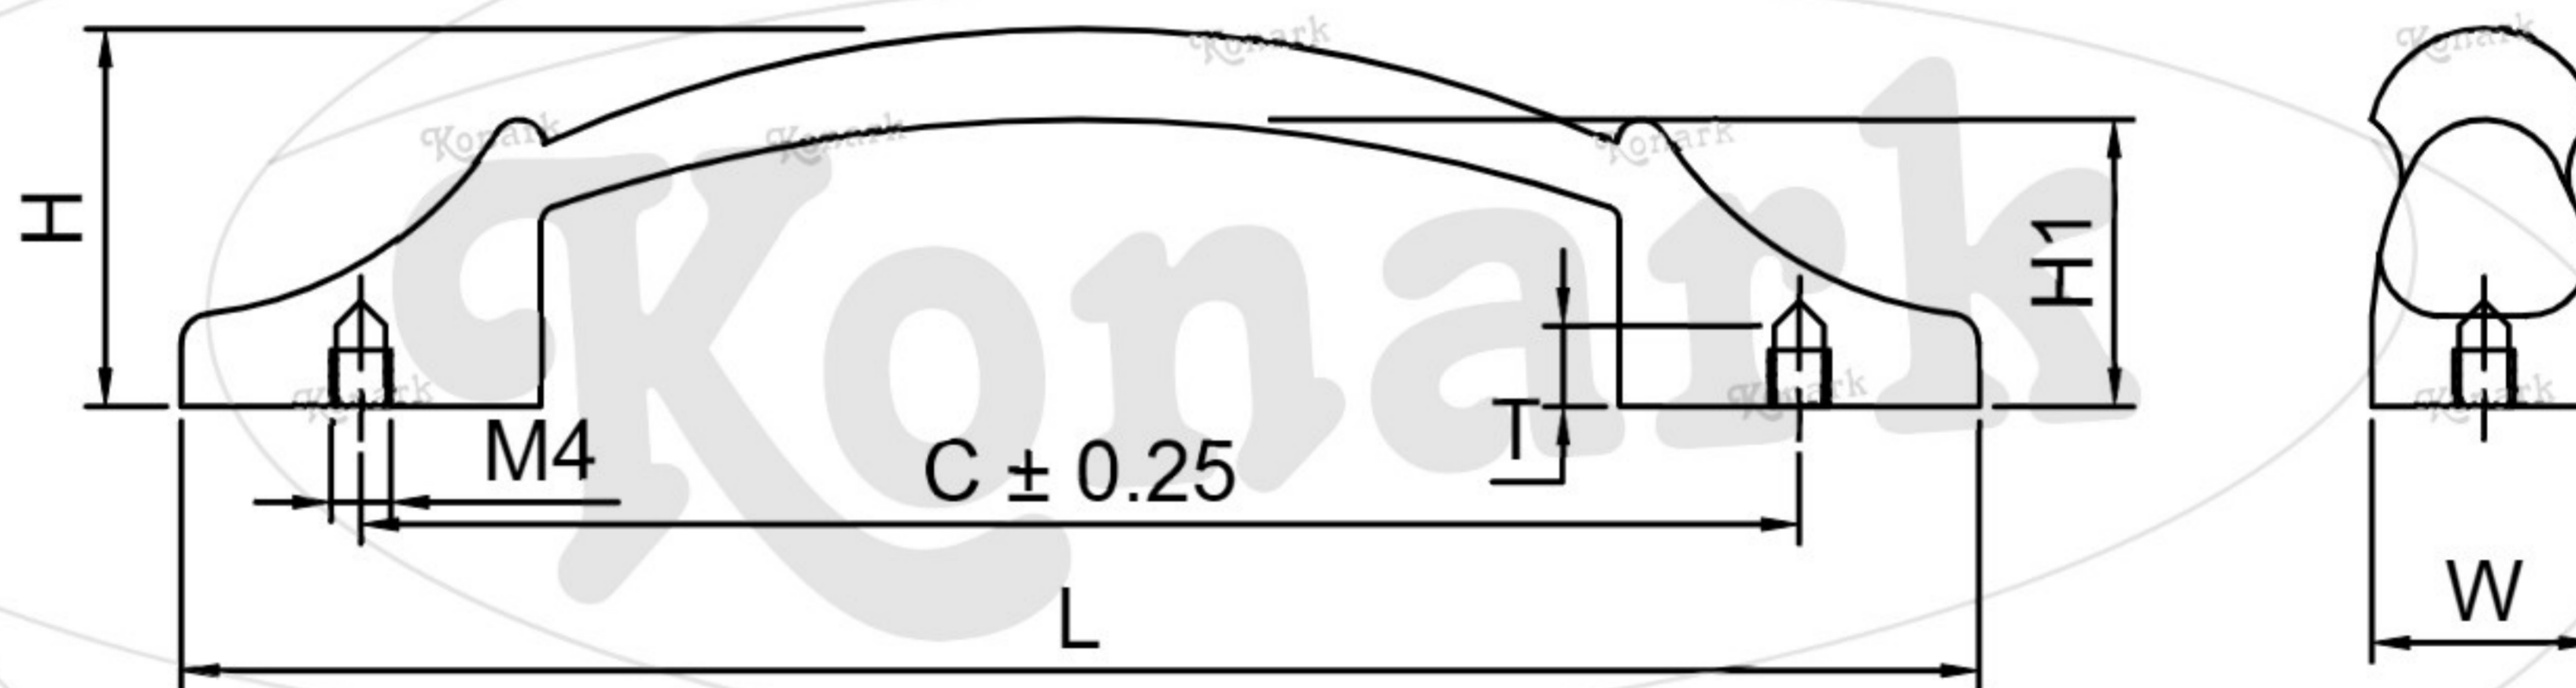

Model : KFH-042

Finish	Size	Product Code	C	L	H	W	H1	T
MT CP SP MC BM RG BA CA	96mm	KFH-042 96	96	120	26	14	20	6