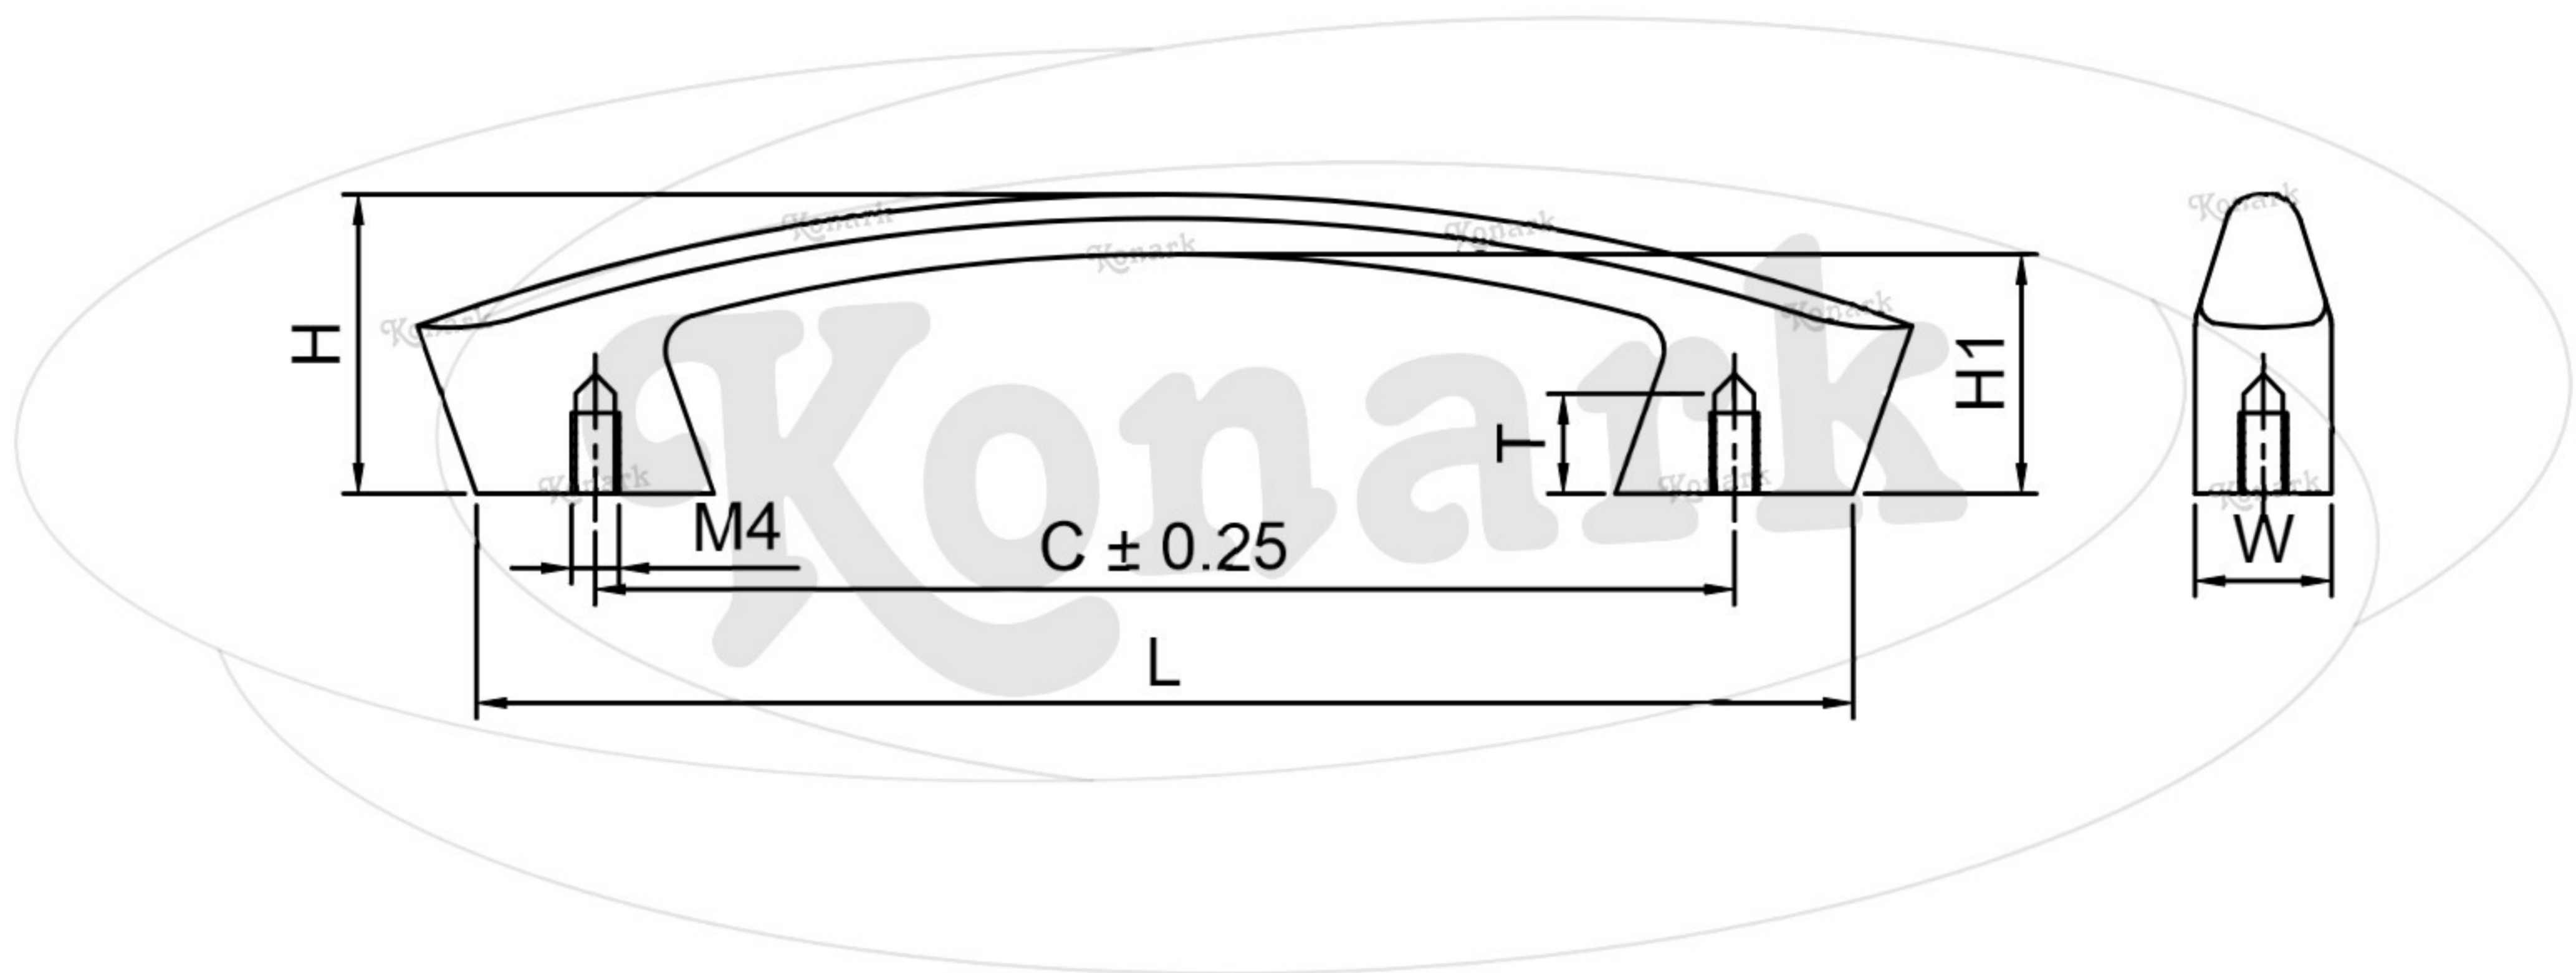

## Model : KFH-043

Finish	Size	Product Code	C	L	H	W	H1	T
MT CP SP MC BM RG BA CA	96mm	KFH-161 96	96	125	25	11	20	7

**FINISH:**

MT	CP	SP	MC	BM	RG	BA	CA
							
Matt	Chrome	Satin	Matt Chrome	Black Matt	Rose Gold	Brass Antique	Copper Antique