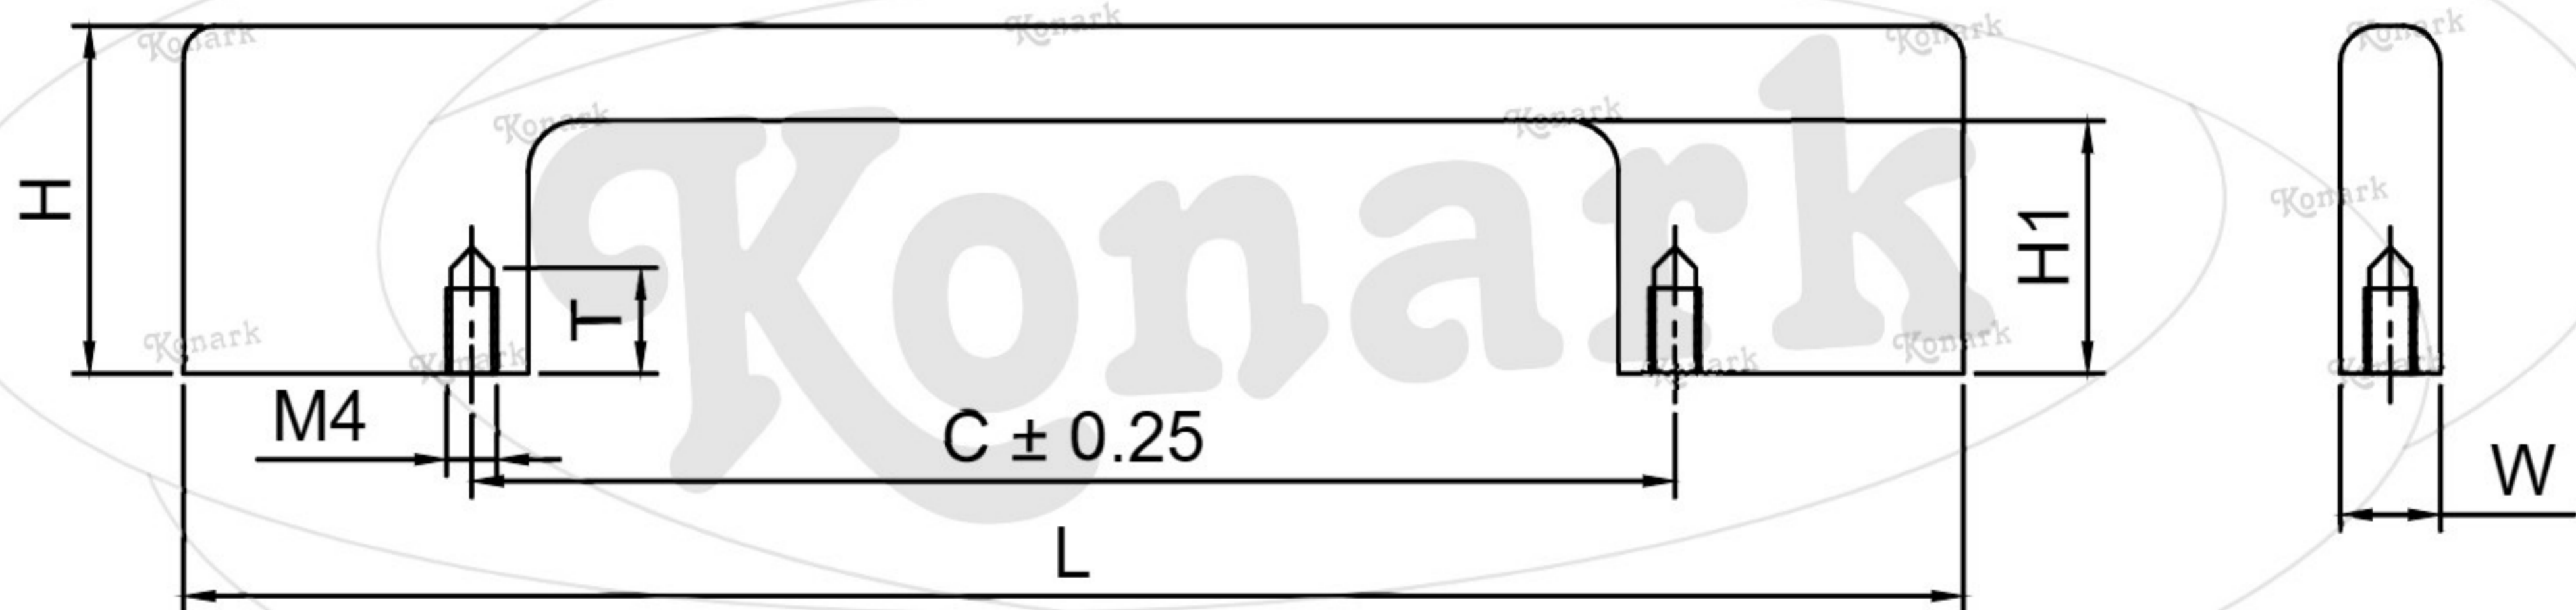

Model : KFH-044

| Finish | Size | Product Code | C | L | H | W | H1 | T |
|--|-------|--------------|-----|-----|----|---|----|---|
| MT CP SP MC BM RG BA CA | 96mm | KFH-044 96 | 96 | 142 | 27 | 8 | 20 | 6 |
| | 128mm | KFH-044 128 | 128 | 159 | 27 | 8 | 20 | 6 |
| | 160mm | KFH-044 160 | 160 | 190 | 27 | 8 | 20 | 6 |
| | | | | | | | | |
| | | | | | | | | |
| | | | | | | | | |
| | | | | | | | | |
| | | | | | | | | |