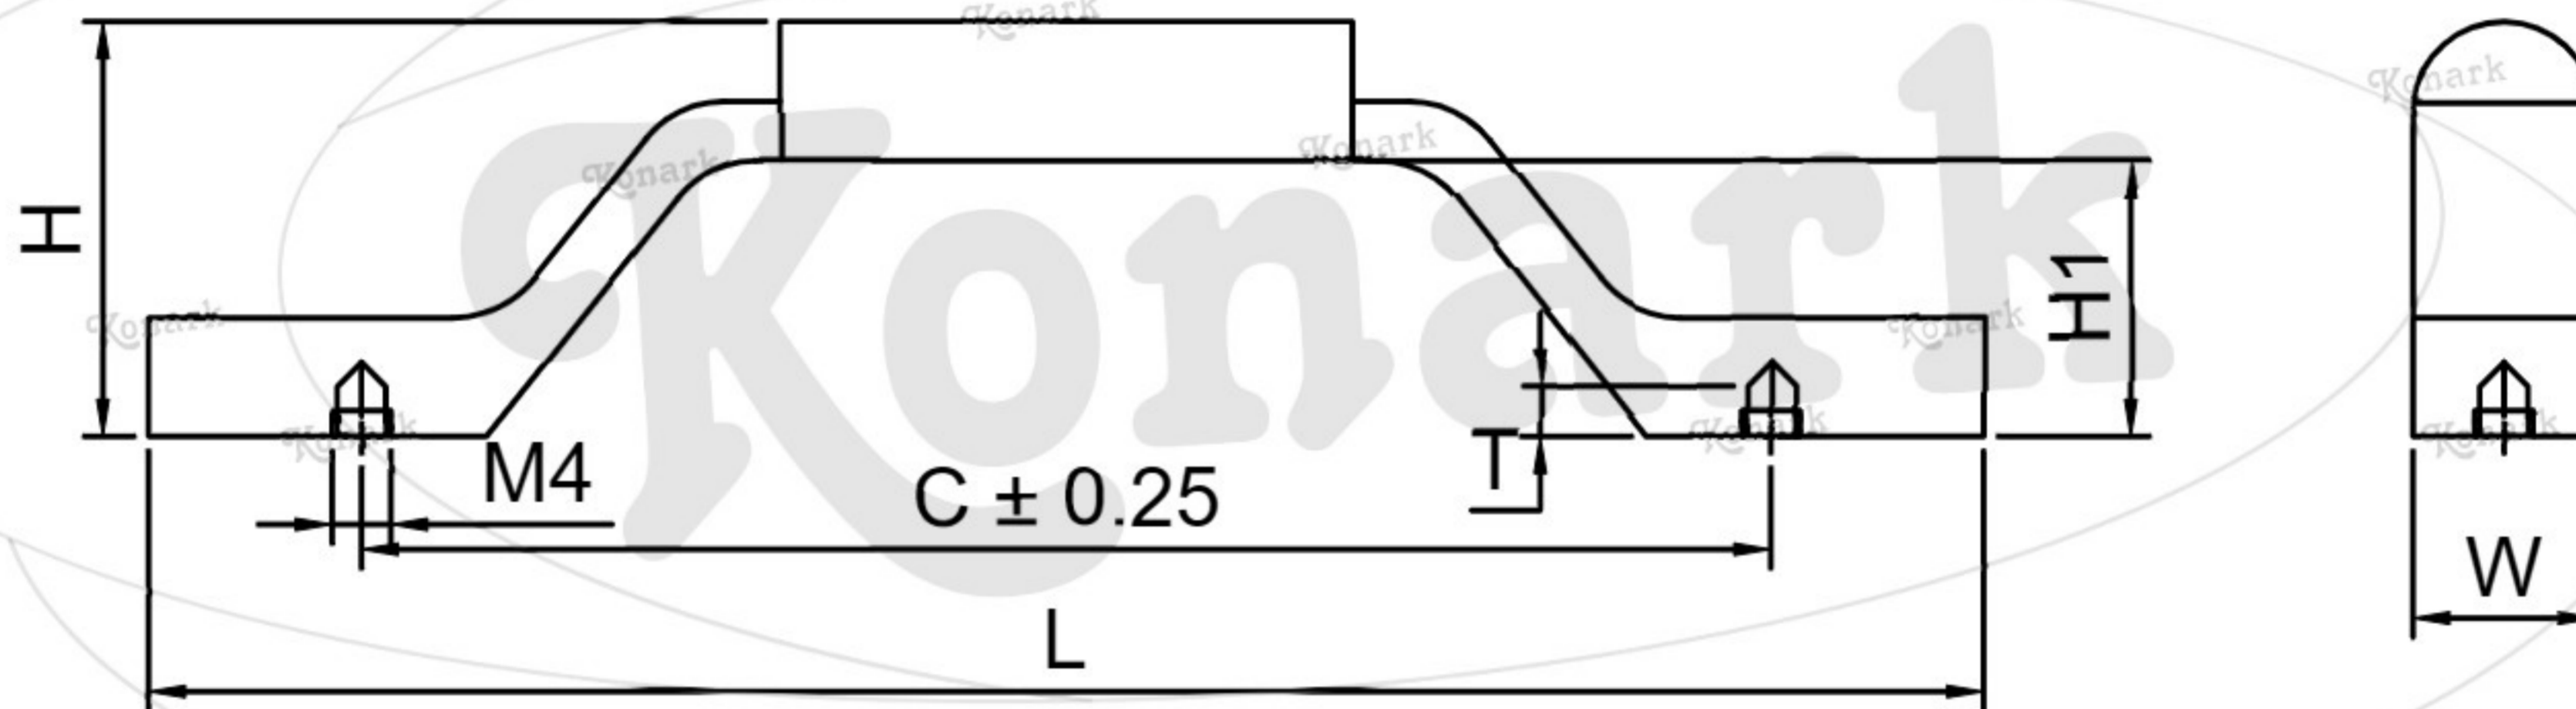

Model : KFH-045

Finish	Size	Product Code	C	L	H	W	H1	T
MT CP SP MC BM RG BA CA	96mm	KFH-045 96	96	125	27	12	18	7