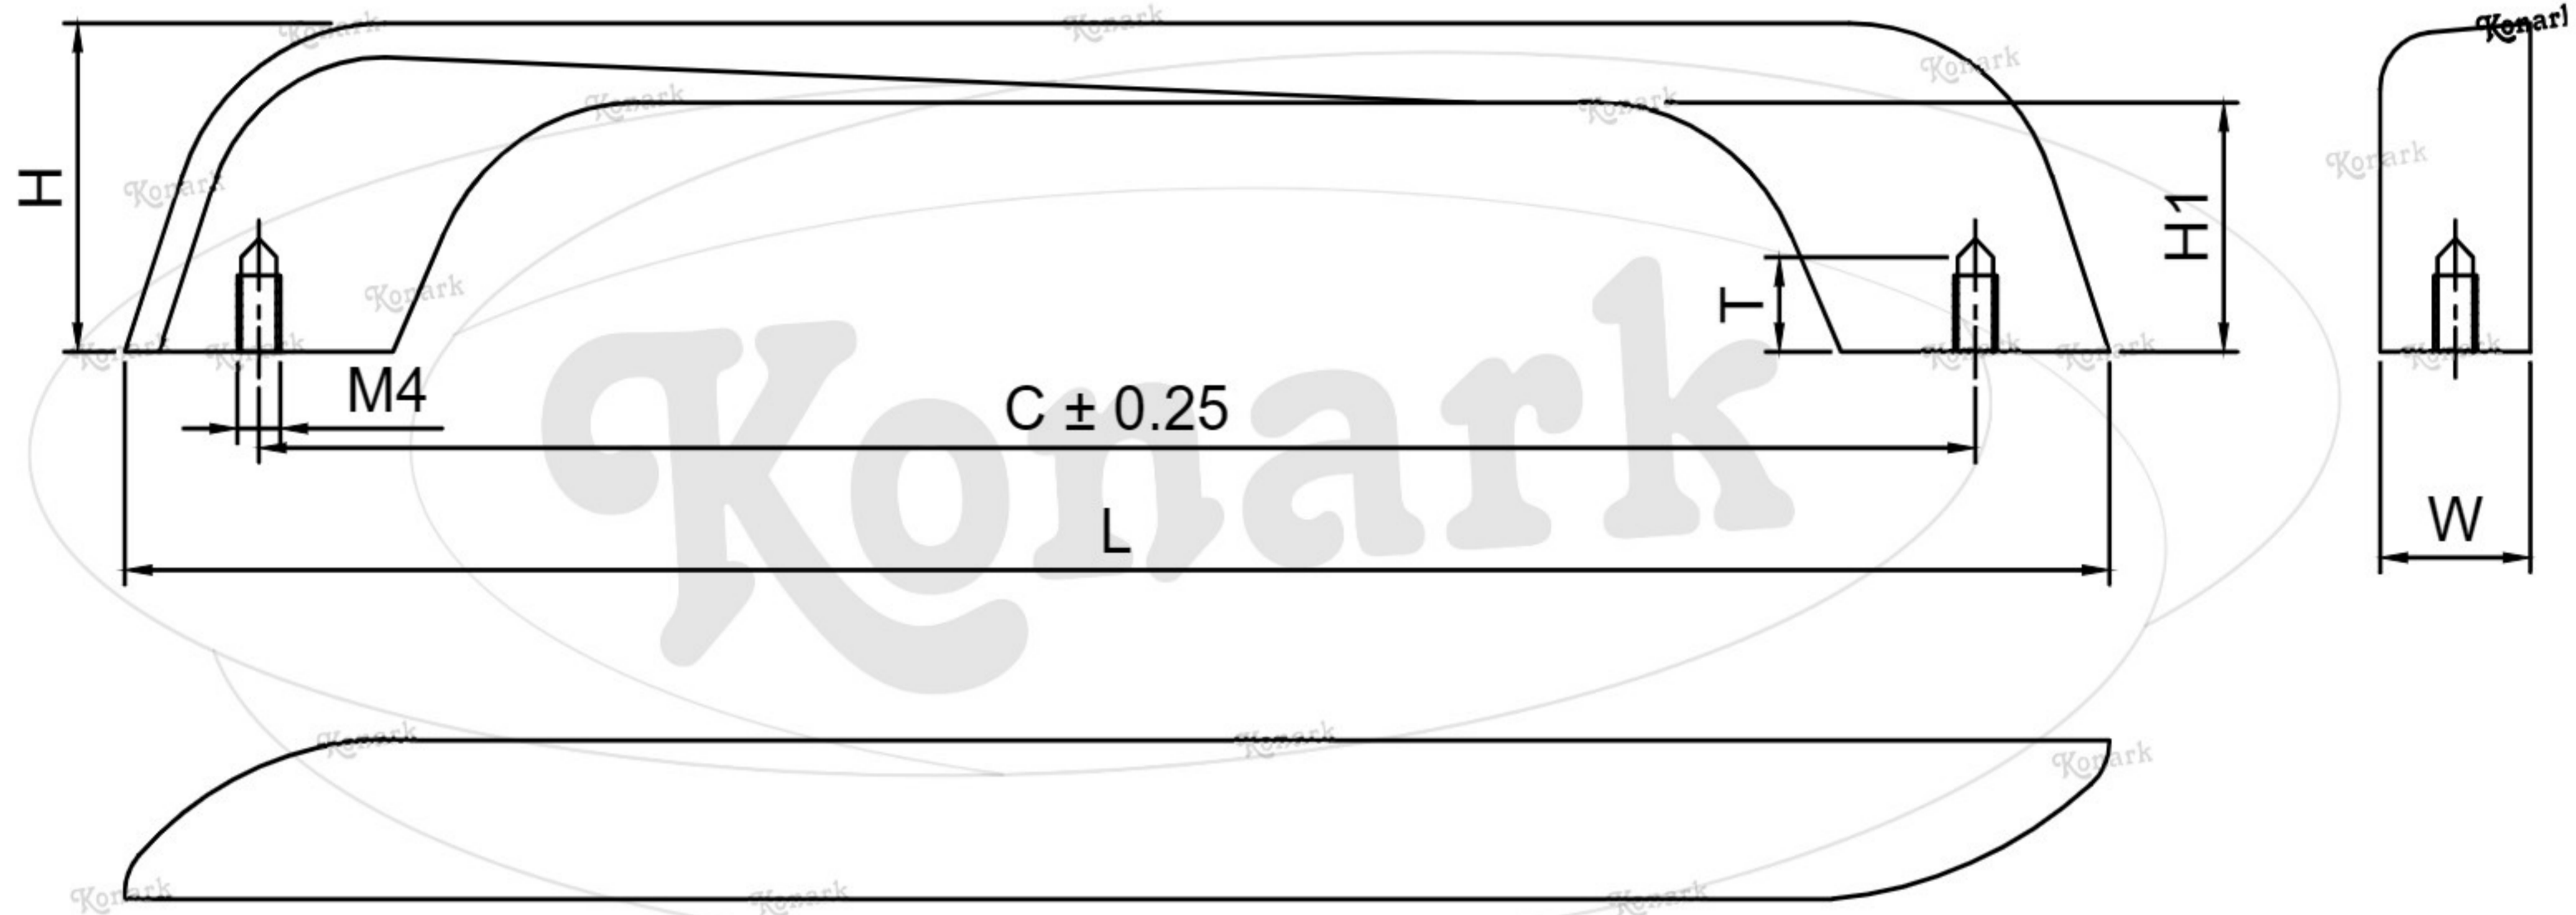

Model : KFH-046

Finish	Size	Product Code	C	L	H	W	H1	T
MT CP SP MC BM RG BA CA	160mm	KFH-043 160	160	185	29	14	22	8