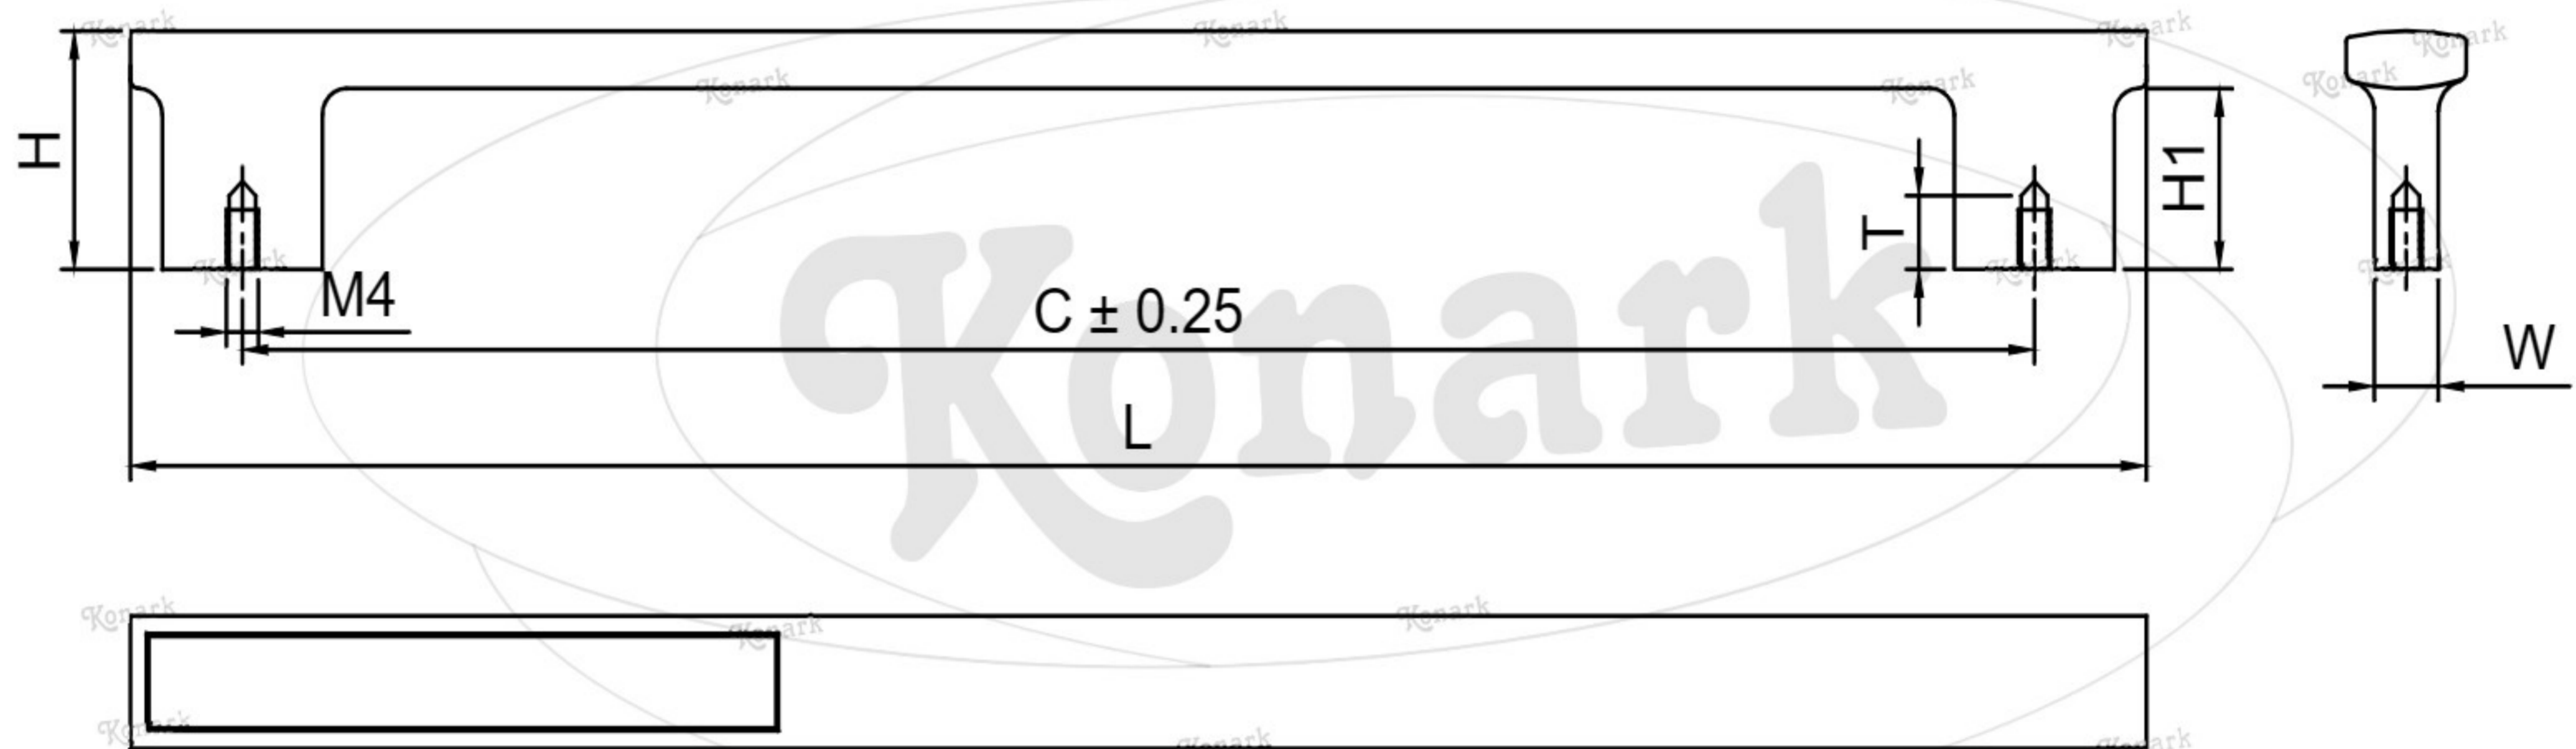

Model : KFH-049

Finish	Size	Product Code	C	L	H	W	H1	T
MT	224mm	KFH-049 224	224	252	27	8	21	6
CP								
SP								
MC								
BM								
RG								
BA								
CA								