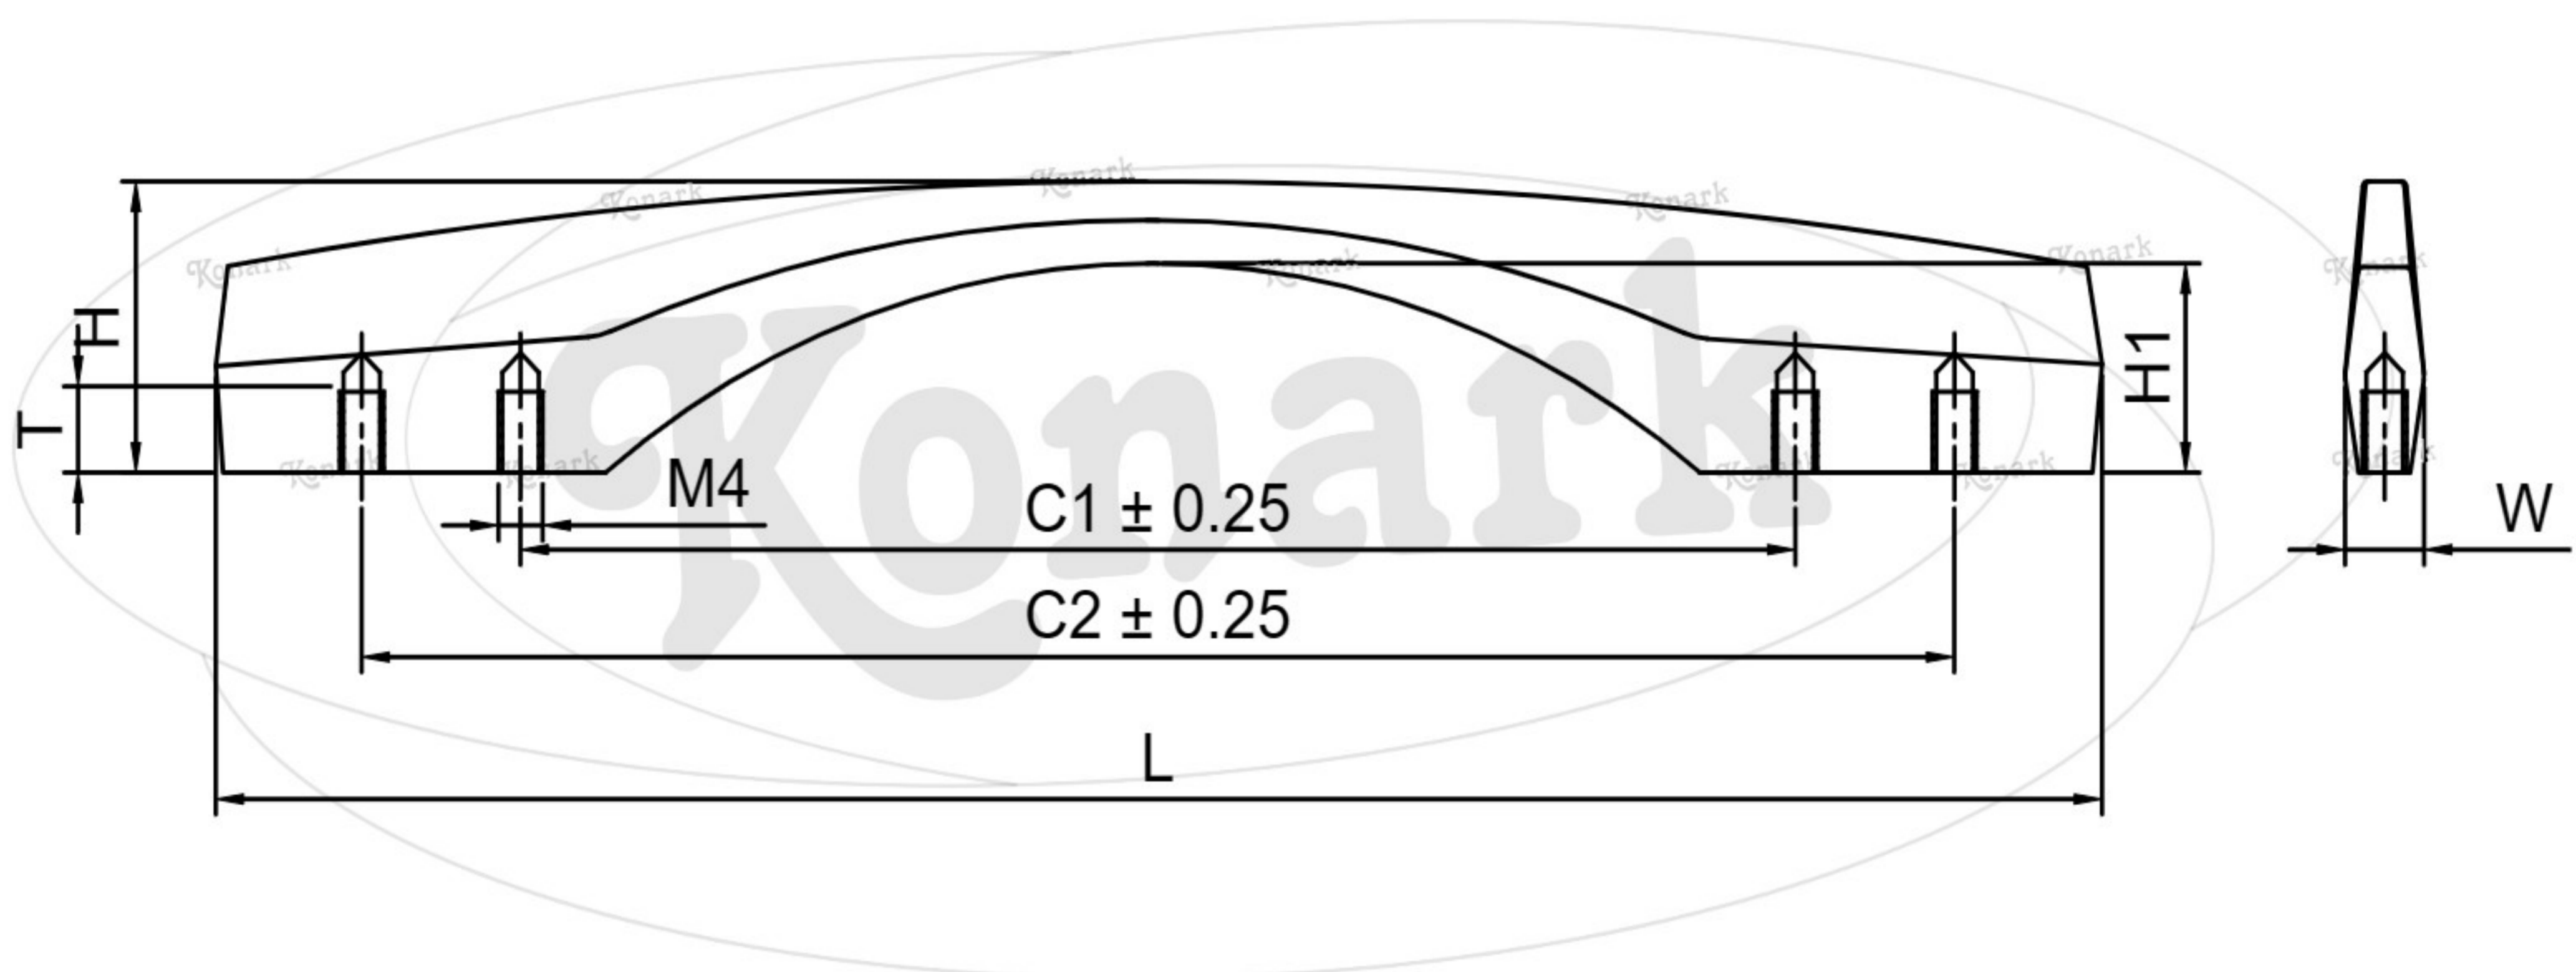

Model : KFH-005

Finish	Size	Product Code	C	L	H	W	H1	T
MT	128mm	KFH-005 128	128	189	27	8	19	9
CP								
SP								
MC								
BM								
RG								
BA								
CA								