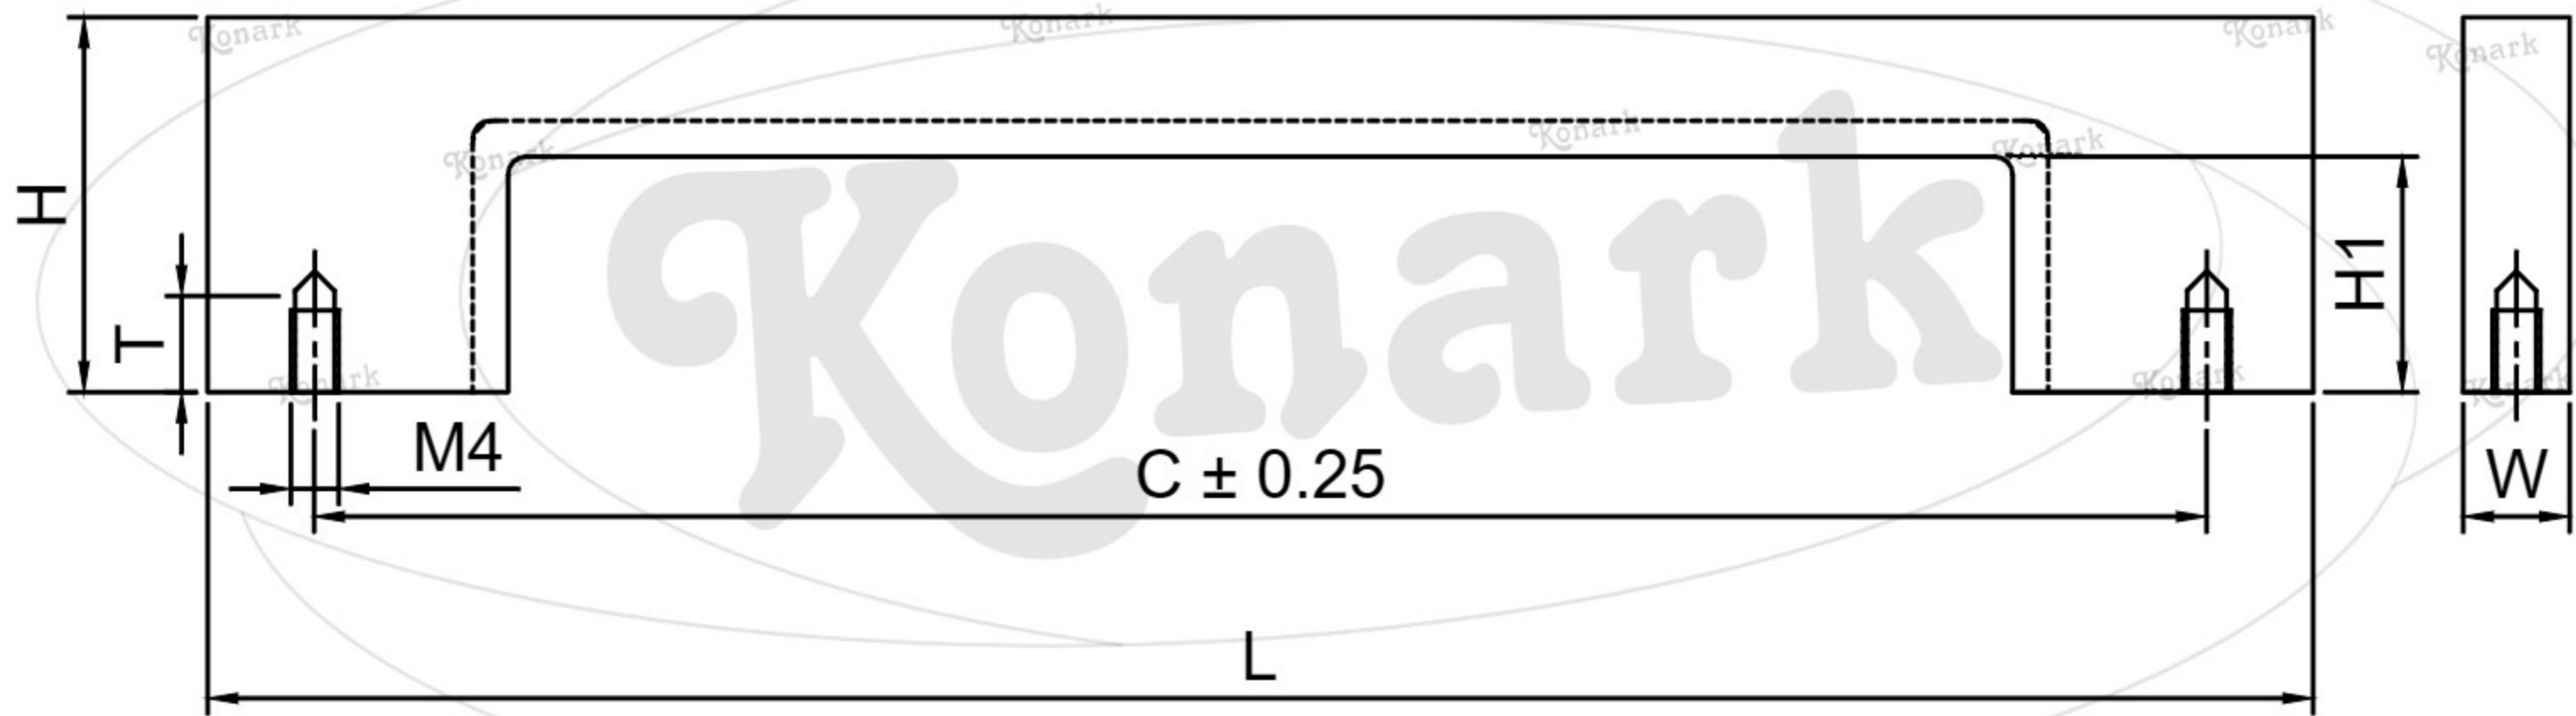

Model : KFH-006

Finish	Size	Product Code	C	L	H	W	H1	T
MT CP SP MC BM RG BA CA	160mm	KFH-006 160	160	178	31	9	21	10